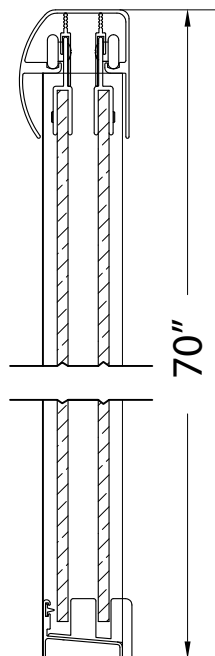

FRAMELESS SLIDING SHOWER DOOR

Model# CVSS5870-RN-BN

FITS OPENING 54" TO 58"W X 70"H

- Rain Glass
- Brushed Nickel Finish
- 1/4" tempered safety glass
- An anodized aluminum frame
- Through-the-glass towel bars and hangers
- An elegantly styled header
- Safe Slider™ clip keeps doors gliding smooth
- Bottom track designed for easy cleaning
- Up to 3/4" adjustment for out of square walls
- Doors are backed by a Limited Lifetime Warranty
- H2OFF® Clean Glass Technology is applied to the insidesurface of the glass
- Backed by a 10-Year Warranty
- WAMM® : We All Make Mistakes® ! Program

Rain

Brushed Nickel

70"

54" - 58"

1/4"