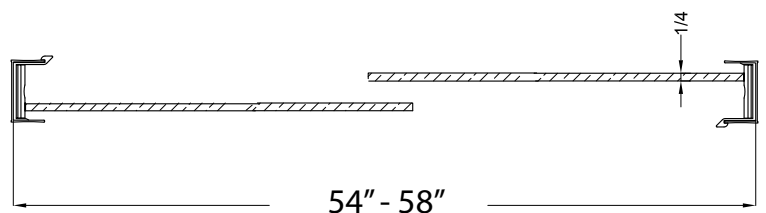

FRAMELESS SLIDING SHOWER DOOR

Model# CVSS5870-RN-BN

FITS OPENING 54" TO 58"W X 70"H

- Rain Glass
- Brushed Nickel Finish
- 1/4" tempered safety glass
- An anodized aluminum frame
- Through-the-glass towel bars and hangers
- An elegantly styled header
- Safe Slider™ clip keeps doors gliding smooth
- Bottom track designed for easy cleaning
- Up to 3/4" adjustment for out of square walls
- Doors are backed by a Limited Lifetime Warranty
- H2OFF® Clean Glass Technology is applied to the insidesurface of the glass
- Backed by a 10-Year Warranty
- WAMM® : We All Make Mistakes® ! Program

Rain

Brushed Nickel

70"

54" - 58"

1/4"