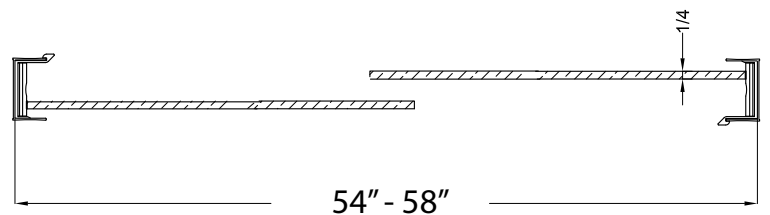

FRAMELESS SLIDING SHOWER DOOR

Model# CVSS5870-CL-OR

FITS OPENING 54" TO 58"W x 70"H

- Clear Glass
- Oil Rubbed Bronze Finish
- 1/4" tempered safety glass
- An anodized aluminum frame
- Through-the-glass towel bars and hangers
- An elegantly styled header
- Safe Slider™ clip keeps doors gliding smooth
- Bottom track designed for easy cleaning
- Up to 3/4" adjustment for out of square walls
- Doors are backed by a Limited Lifetime Warranty
- H2OFF® Clean Glass Technology is applied to the insidesurface of the glass
- Backed by a 10-Year Warranty
- WAMM®: We All Make Mistakes®! Program

Clear

Oil Rubbed Bronze

70"

54" - 58"

1/4"