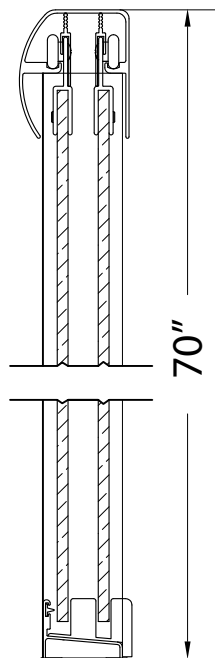

FRAMELESS SLIDING SHOWER DOOR

Model# CVSS5870-CL-OR

FITS OPENING 54" TO 58"W x 70"H

- Clear Glass
- Oil Rubbed Bronze Finish
- 1/4" tempered safety glass
- An anodized aluminum frame
- Through-the-glass towel bars and hangers
- An elegantly styled header
- Safe Slider™ clip keeps doors gliding smooth
- Bottom track designed for easy cleaning
- Up to 3/4" adjustment for out of square walls
- Doors are backed by a Limited Lifetime Warranty
- H2OFF® Clean Glass Technology is applied to the insidesurface of the glass
- Backed by a 10-Year Warranty
- WAMM®: We All Make Mistakes®! Program

Clear

Oil Rubbed Bronze

70"

54" - 58"

1/4"