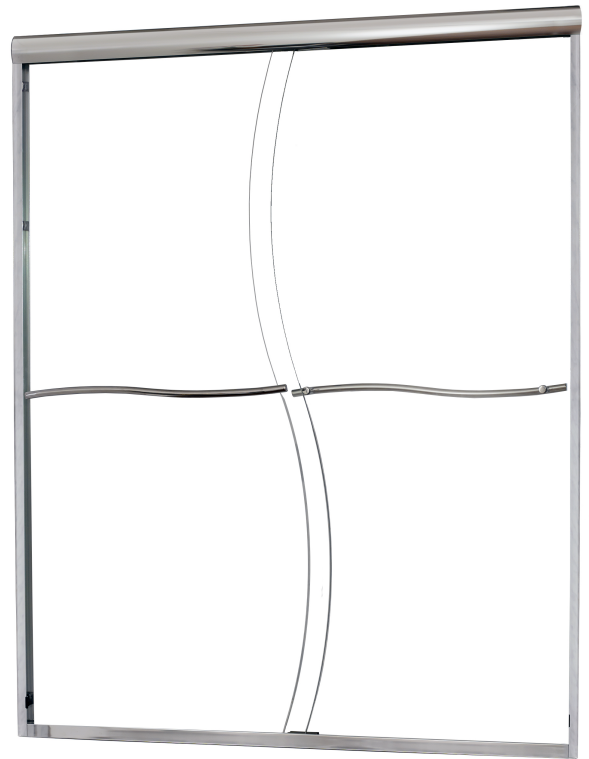

FRAMELESS S-CUT SLIDING SHOWER DOOR

Model# CVSS4872-CS-SV

FITS OPENING 46" TO 48"W X 72"H

- Clear Glass
- Silver Finish
- 1/4" tempered safety glass
- An anodized aluminum frame
- Through-the-glass towel bars and hangers
- An elegantly styled header
- Safe Slider™ clip keeps doors gliding smooth
- Bottom track designed for easy cleaning
- Up to 3/4" adjustment for out of square walls
- Doors are backed by a Limited Lifetime Warranty
- H2OFF® Clean Glass Technology is applied to the inside surface of the glass.
- Backed by a 10-Year Warranty
- WAMM® : We All Make Mistakes® ! Program

Clear

Silver