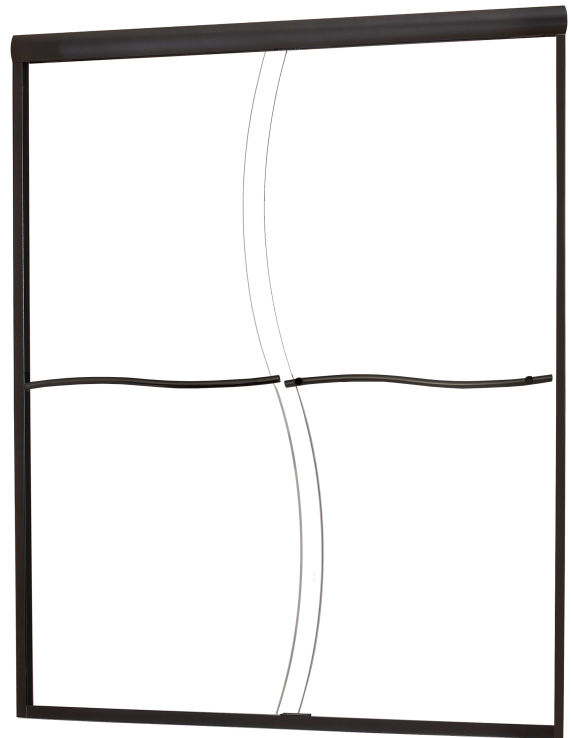

## FRAMELESS S-CUT SLIDING SHOWER DOOR

Model# CVSS4872-CS-OR

FITS OPENING 46" TO 48"W X 72"H

- Clear Glass
- Oil Rubbed Bronze Finish
- 1/4" tempered safety glass
- An anodized aluminum frame
- Through-the-glass towel bars and hangers
- An elegantly styled header
- Safe Slider™ clip keeps doors gliding smooth
- Bottom track designed for easy cleaning
- Up to 3/4" adjustment for out of square walls
- Doors are backed by a Limited Lifetime Warranty
- H2OFF® Clean Glass Technology is applied to the inside surface of the glass.
- Backed by a 10-Year Warranty
- WAMM®: We All Make Mistakes®! Program

Clear

Oil Rubbed Bronze