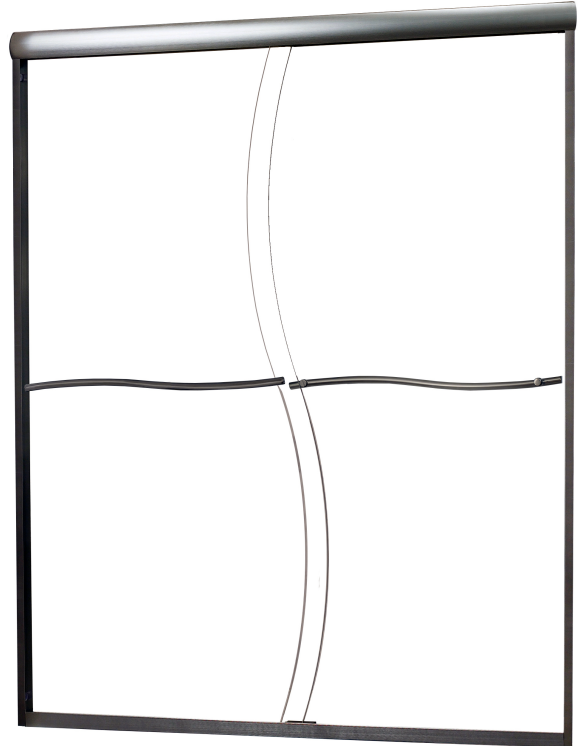

FRAMELESS S-CUT SLIDING SHOWER DOOR

Model# CVSS4872-CS-BN

FITS OPENING 46" TO 48"W X 72"H

Clear Glass

Brushed Nickel Finish

1/4" tempered safety glass

An anodized aluminum frame

Through-the-glass towel bars and hangers

An elegantly styled header

Safe Slider™ clip keeps doors gliding smooth

Bottom track designed for easy cleaning

Up to 3/4" adjustment for out of square walls

Doors are backed by a Limited Lifetime Warranty

H2OFF® Clean Glass Technology is applied to the inside surface of the glass.

Backed by a 10-Year Warranty

WAMM® : We All Make Mistakes® ! Program

Clear

Brushed Nickel