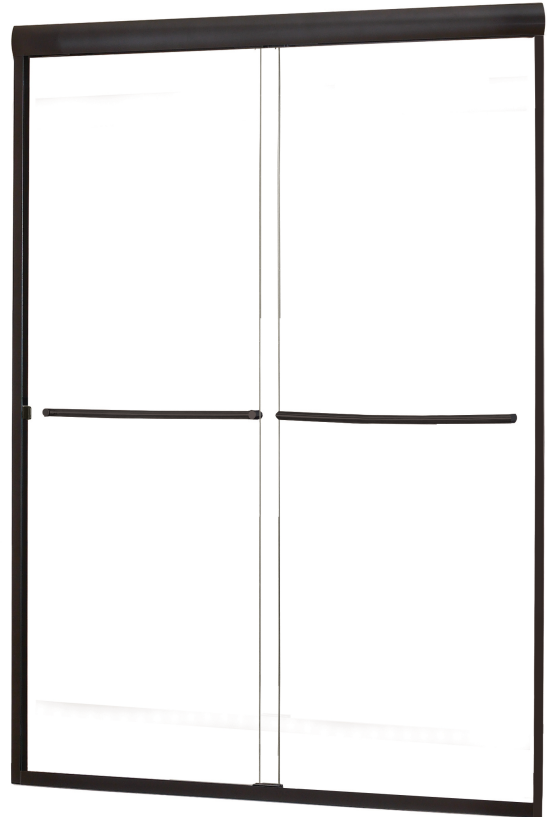

## FRAMELESS SLIDING SHOWER DOOR

Model# CVSS4670-CL-OR

FITS OPENING 42" TO 46"W X 70"H

- Clear Glass
- Oil Rubbed Bronze Finish
- 1/4" tempered safety glass
- An anodized aluminum frame
- Through-the-glass towel bars and hangers
- An elegantly styled header
- Safe Slider™ clip keeps doors gliding smooth
- Bottom track designed for easy cleaning
- Up to 3/4" adjustment for out of square walls
- Doors are backed by a Limited Lifetime Warranty
- H2OFF® Clean Glass Technology is applied to the inside surface of the glass.
- Backed by a 10-Year Warranty
- WAMM® : We All Make Mistakes® ! Program

Clear

Oil Rubbed Bronze