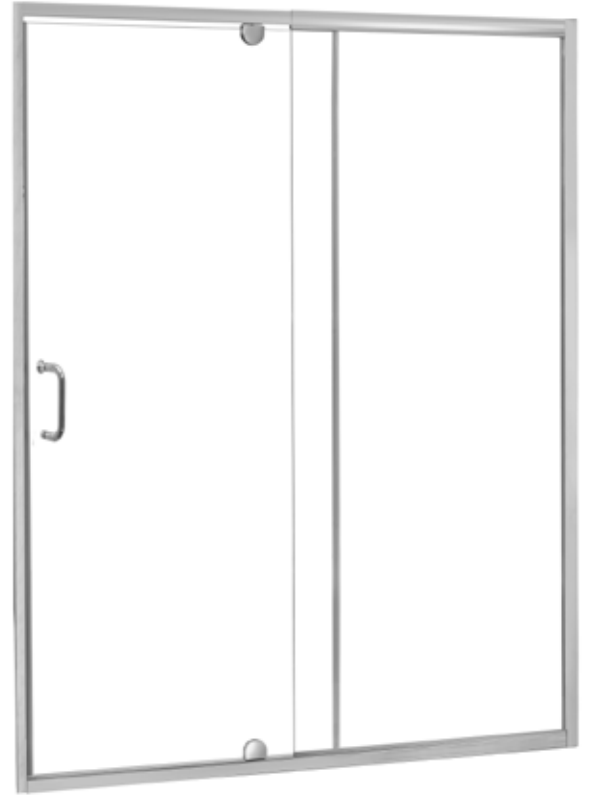

FRAMELESS PIVOT SHOWER DOOR & PANEL

Model #: CVDP4869-CL-SV

Fits Opening 42" to 48"W x 69"H

Clear Glass

Silver Finish

1/4" tempered safety glass

An anodized aluminum frame

Through-the-glass C-handle and knob combination

An elegantly styled header

Pivot hinge system with a 6" opening adjustment

Full length magnetic strike for ultimate water seal

Up to 1/2" adjustment for out of square walls

Can be installed hinge right or left off of panel

Doors are backed by a Limited Lifetime Warranty

H2OFF® Clean Glass Technology is applied to the inside surface of the glass

Backed by a 10-Year Warranty

WAMM®: We All Make Mistakes®! Program