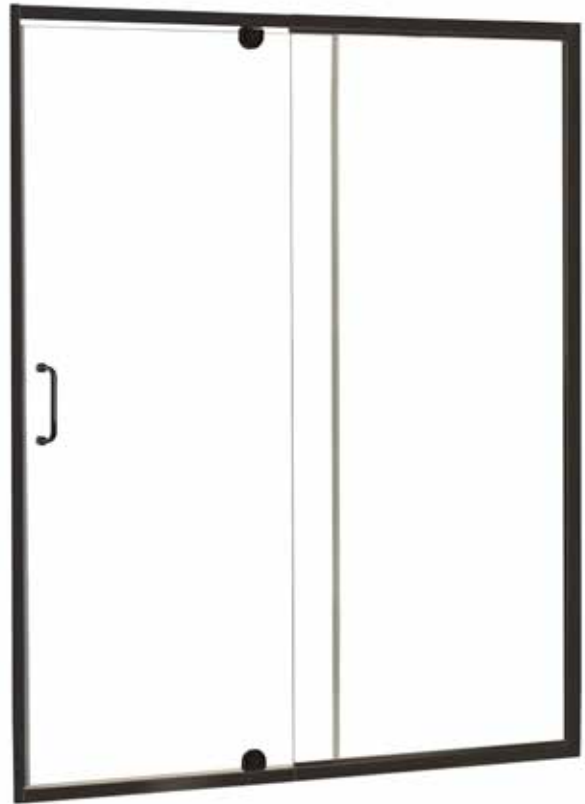

FRAMELESS PIVOT SHOWER DOOR & PANEL

Model #: CVDP4869-CL-OR

Fits Opening 42" to 48"W x 69"H

Clear Glass

Oil Rubbed Bronze Finish

1/4" tempered safety glass

An anodized aluminum frame

Through-the-glass C-handle and knob combination

An elegantly styled header

Pivot hinge system with a 6" opening adjustment

Full length magnetic strike for ultimate water seal

Up to 1/2" adjustment for out of square walls

Can be installed hinge right or left off of panel

Doors are backed by a Limited Lifetime Warranty

H2OFF® Clean Glass Technology is applied to the inside surface of the glass

Backed by a 10-Year Warranty

WAMM®: We All Make Mistakes®! Program