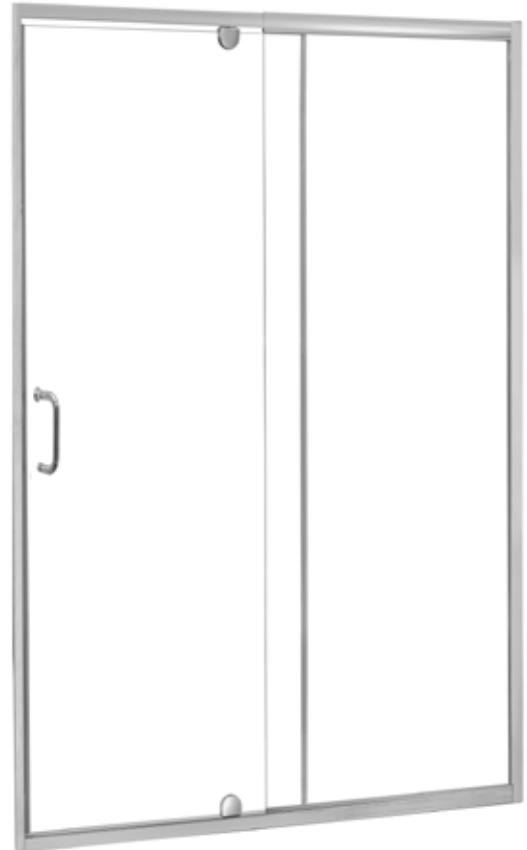

FRAMELESS PIVOT SHOWER DOOR & PANEL

Model #: CVDP4269-CL-SV

FITS OPENING 36" TO 42"W X 69"H

- Clear Glass
- Silver Finish
- 1/4" tempered safety glass
- An anodized aluminum frame
- Through-the-glass C-handle and knob combination
- An elegantly styled header
- Pivot hinge system with a 6" opening adjustment
- Full length magnetic strike for ultimate water seal
- Up to 1/2" adjustment for out of square walls
- Can be installed hinge right or left off of panel
- Doors are backed by a Limited Lifetime Warranty
- H2OFF® Clean Glass Technology is applied to the inside surface of the glass
- Backed by a 10-Year Warranty
- WAMM®: We All Make Mistakes®! Program

Clear

Silver