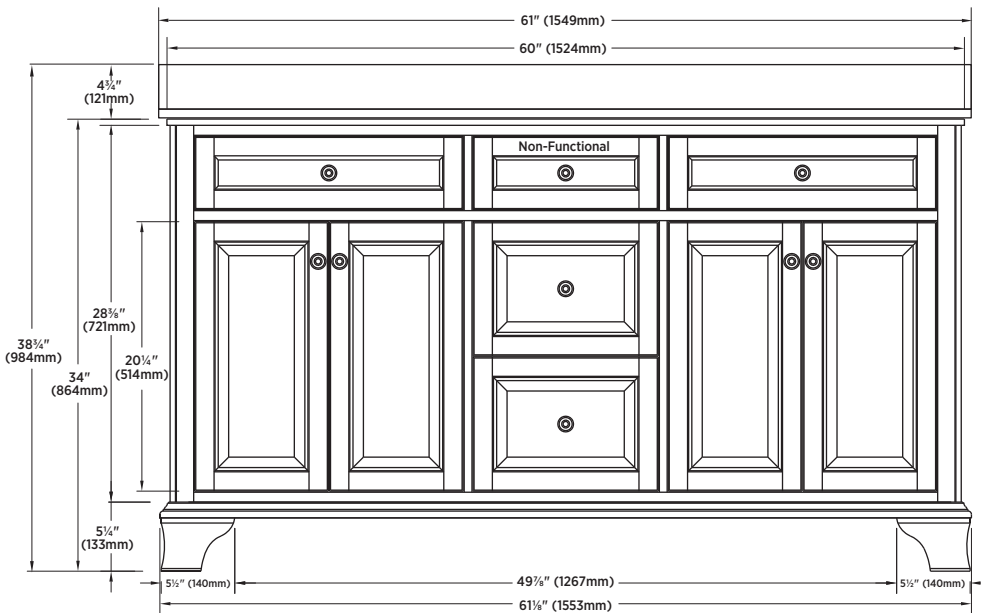

SPECIFICATIONS

- Antique white finish
- 4 Slow close doors
- 4 Slow close drawers
- 1 False top front drawer
- 1 Adjustable shelf
- Assembled vanity with pre-attached engineered stone top
- Vitreous china rectangular undermount sink pre-attached
- Antique pewter hardware
- 8" centre faucet drilling
- Faucet not included

OVERALL DIMENSIONS

1549mm (W) x 559mm (D) x 984mm (H)
61" (W) x 22" (D) x 38¾" (H)

ITEMS TO BE SPECIFIED

ANTIQUÉ WHITE

Lily White Vanity Top

CNAWVT6122

UPC: 721015433910

SHIPPING

Cube 42.38

GW 327.8 lbs

NOTES:

Important: Dimensions of product are nominal and may vary within the range of tolerances allowed. These measurements are subject to change or cancellation. No responsibility is assumed for use of superseded or voided pages.