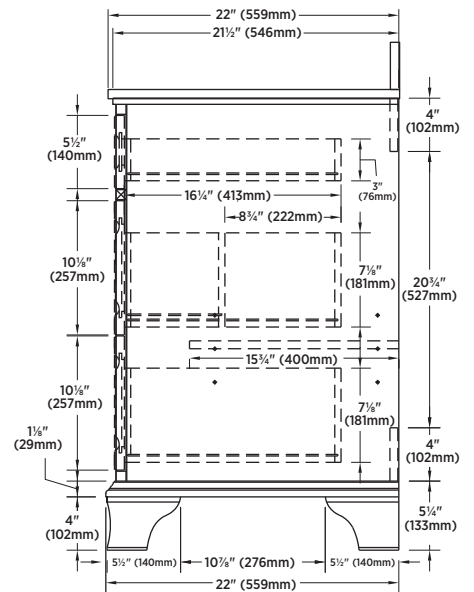

SPECIFICATIONS

- Antique white finish
- 4 Slow close doors
- 4 Slow close drawers
- 1 False top front drawer
- 1 Adjustable shelf
- Assembled vanity with pre-attached engineered stone top
- Vitreous china rectangular undermount sink pre-attached
- Antique pewter hardware
- 8" centre faucet drilling
- Faucet not included

OVERALL DIMENSIONS

1549mm (W) x 559mm (D) x 984mm (H)
61" (W) x 22" (D) x 38¾" (H)

ITEMS TO BE SPECIFIED

ANTIQUÉ WHITE

Lily White Vanity Top

CNAWVT6122

UPC: 721015433910

SHIPPING

Cube 42.38

GW 327.8 lbs

NOTES:

Important: Dimensions of product are nominal and may vary within the range of tolerances allowed. These measurements are subject to change or cancellation. No responsibility is assumed for use of superseded or voided pages.