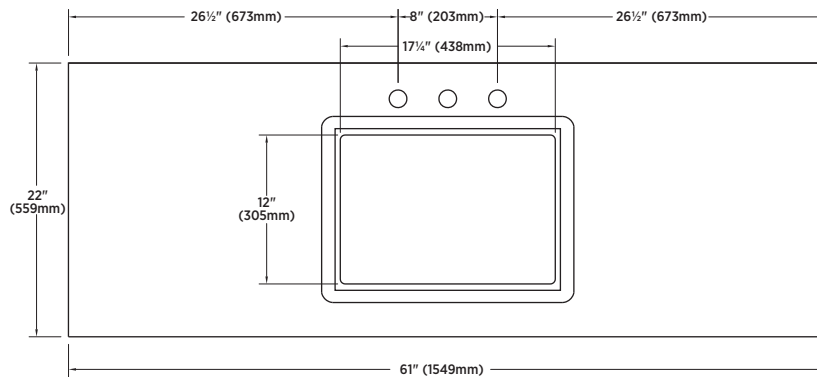

SPECIFICATIONS

- Antique white finish
- 4 Slow close doors
- 4 Slow close drawers
- 1 False top front drawer
- 1 Adjustable shelf
- Assembled vanity with pre-attached engineered stone top
- Vitreous china rectangular undermount sink pre-attached
- Antique pewter hardware
- 8" centre faucet drilling
- Faucet not included

OVERALL DIMENSIONS

1549mm (W) x 559mm (D) x 984mm (H)
61" (W) x 22" (D) x 38¾" (H)

ITEMS TO BE SPECIFIED

ANTIQUÉ WHITE

Lily White Vanity Top

CNAWVT6122

UPC: 721015433910

SHIPPING

Cube 42.38

GW 327.8 lbs

NOTES:

Important: Dimensions of product are nominal and may vary within the range of tolerances allowed. These measurements are subject to change or cancellation. No responsibility is assumed for use of superseded or voided pages.