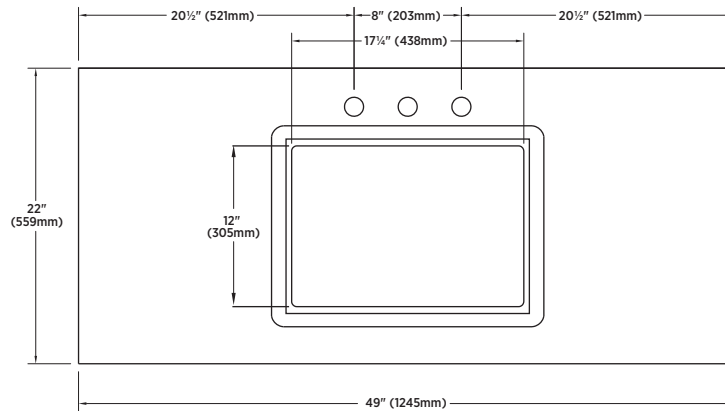

SPECIFICATIONS

- Antique white finish
- 2 Slow close doors
- 2 Slow close drawers
- 2 False top front drawers
- 1 Adjustable shelf
- Assembled vanity with pre-attached engineered stone top
- Vitreous china rectangular undermount sink pre-attached
- Antique pewter hardware
- 8" centre faucet drilling
- Faucet not included

OVERALL DIMENSIONS

1245mm (W) x 559mm (D) x 984mm (H)
49" (W) x 22" (D) x 38¾" (H)

ITEMS TO BE SPECIFIED

ANTIQUE WHITE
Lily White Vanity Top

CNAWVT4922
UPC: 721015433903

SHIPPING

Cube 34.55
GW 270.16 lbs

NOTES:

Important: Dimensions of product are nominal and may vary within the range of tolerances allowed. These measurements are subject to change or cancellation. No responsibility is assumed for use of superseded or voided pages.