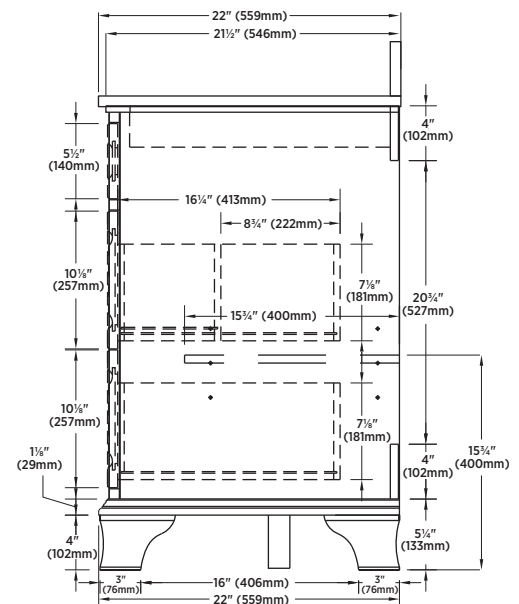

SPECIFICATIONS

- Antique white finish
- 2 Slow close doors
- 2 Slow close drawers
- 2 False top front drawers
- 1 Adjustable shelf
- Assembled vanity with pre-attached engineered stone top
- Vitreous china rectangular undermount sink pre-attached
- Antique pewter hardware
- 8" centre faucet drilling
- Faucet not included

OVERALL DIMENSIONS

1245mm (W) x 559mm (D) x 984mm (H)
49" (W) x 22" (D) x 38¾" (H)

ITEMS TO BE SPECIFIED

ANTIQUE WHITE
Lily White Vanity Top

CNAWVT4922
UPC: 721015433903

SHIPPING

Cube 34.55
GW 270.16 lbs

NOTES:

Important: Dimensions of product are nominal and may vary within the range of tolerances allowed. These measurements are subject to change or cancellation. No responsibility is assumed for use of superseded or voided pages.