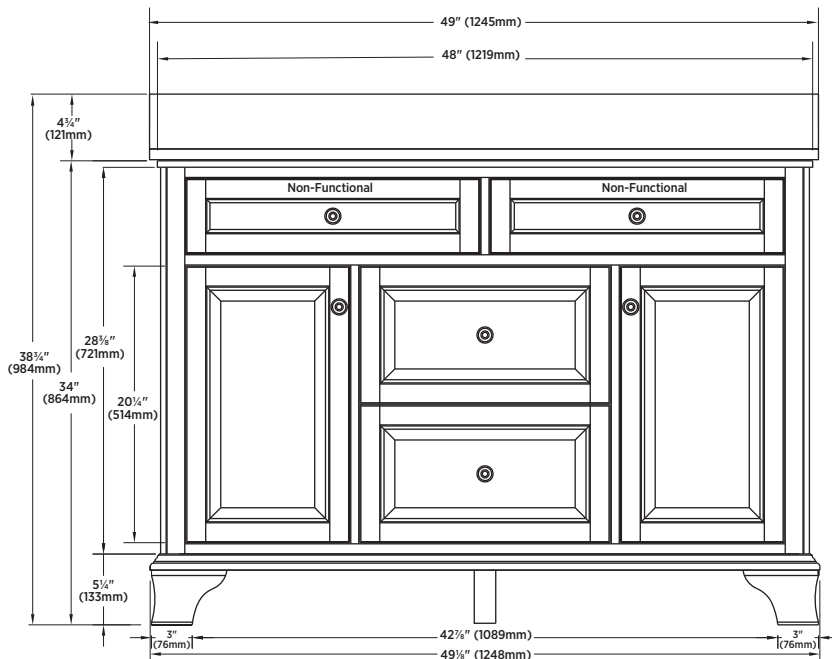

SPECIFICATIONS

- Antique white finish
- 2 Slow close doors
- 2 Slow close drawers
- 2 False top front drawers
- 1 Adjustable shelf
- Assembled vanity with pre-attached engineered stone top
- Vitreous china rectangular undermount sink pre-attached
- Antique pewter hardware
- 8" centre faucet drilling
- Faucet not included

OVERALL DIMENSIONS

1245mm (W) x 559mm (D) x 984mm (H)
49" (W) x 22" (D) x 38¾" (H)

ITEMS TO BE SPECIFIED

ANTIQUE WHITE
Lily White Vanity Top

CNAWVT4922
UPC: 721015433903

SHIPPING

Cube 34.55
GW 270.16 lbs

NOTES:

Important: Dimensions of product are nominal and may vary within the range of tolerances allowed. These measurements are subject to change or cancellation. No responsibility is assumed for use of superseded or voided pages.