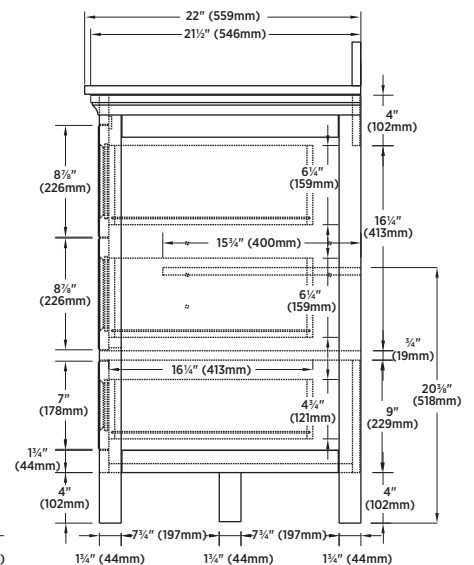

ITEM TO BE SPECIFIED

HARBOR BLUE
Pearl White Vanity Top

BABVT6122
UPC: 721015435501

WHITE
Lily White Vanity Top

BAWVT6122
UPC: 721015433989

SHIPPING

Cube 41.28
GW 360.24 lbs

OVERALL DIMENSIONS

1549mm (W) x 559mm (D) x 984mm (H)
61" (W) x 22" (D) x 38¾" (H)

NOTES:

Important: Dimensions of product are nominal and may vary within the range of tolerances allowed. These measurements are subject to change or cancellation. No responsibility is assumed for use of superseded or voided pages.