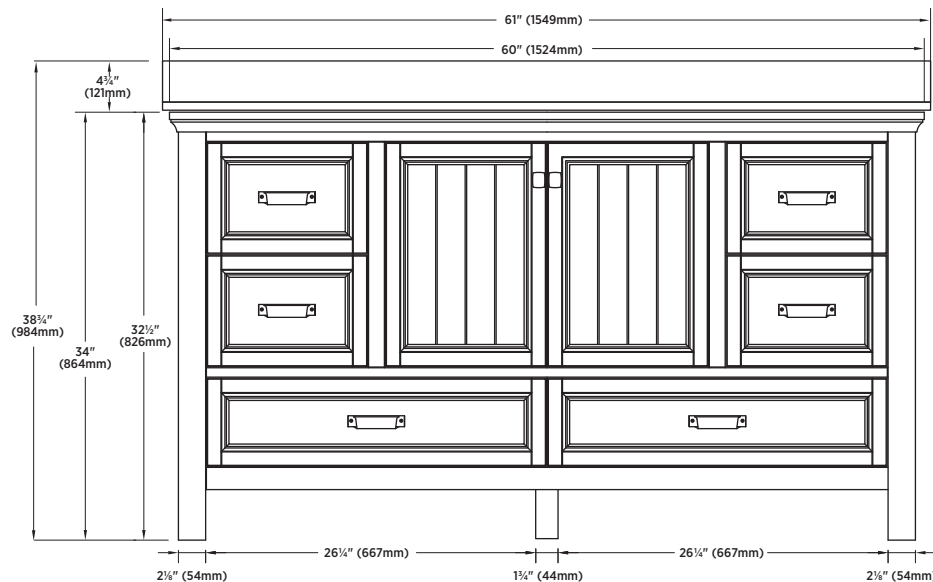

SPECIFICATIONS

- Harbor blue or white finish
- 2 Slow close doors
- 4 Slow close drawers
- 2 Bottom slow close drawers
- 1 Adjustable shelf
- Engineered stone top with rectangular vitreous china undermount sink
- Chrome hardware
- 8" centre faucet drilling
- Faucet not included

ITEM TO BE SPECIFIED

HARBOR BLUE
Pearl White Vanity Top

BABVT6122
UPC: 721015435501

WHITE
Lily White Vanity Top

BAWVT6122
UPC: 721015433989

SHIPPING

Cube 41.28
GW 360.24 lbs

OVERALL DIMENSIONS

1549mm (W) x 559mm (D) x 984mm (H)
61" (W) x 22" (D) x 38¾" (H)

NOTES:

Important: Dimensions of product are nominal and may vary within the range of tolerances allowed. These measurements are subject to change or cancellation. No responsibility is assumed for use of superseded or voided pages.