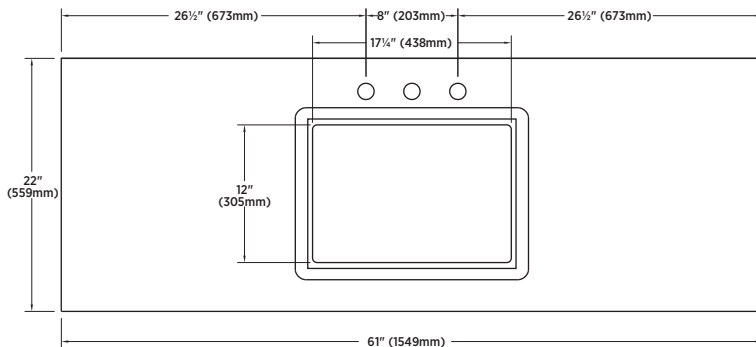

SPECIFICATIONS

- Harbor blue or white finish
- 2 Slow close doors
- 4 Slow close drawers
- 2 Bottom slow close drawers
- 1 Adjustable shelf
- Engineered stone top with rectangular vitreous china undermount sink
- Chrome hardware
- 8" centre faucet drilling
- Faucet not included

ITEM TO BE SPECIFIED

HARBOR BLUE
Pearl White Vanity Top

BABVT6122
UPC: 721015435501

WHITE
Lily White Vanity Top

BAWVT6122
UPC: 721015433989

SHIPPING

Cube 41.28
GW 360.24 lbs

OVERALL DIMENSIONS

1549mm (W) x 559mm (D) x 984mm (H)
61" (W) x 22" (D) x 38¾" (H)

NOTES:

Important: Dimensions of product are nominal and may vary within the range of tolerances allowed. These measurements are subject to change or cancellation. No responsibility is assumed for use of superseded or voided pages.