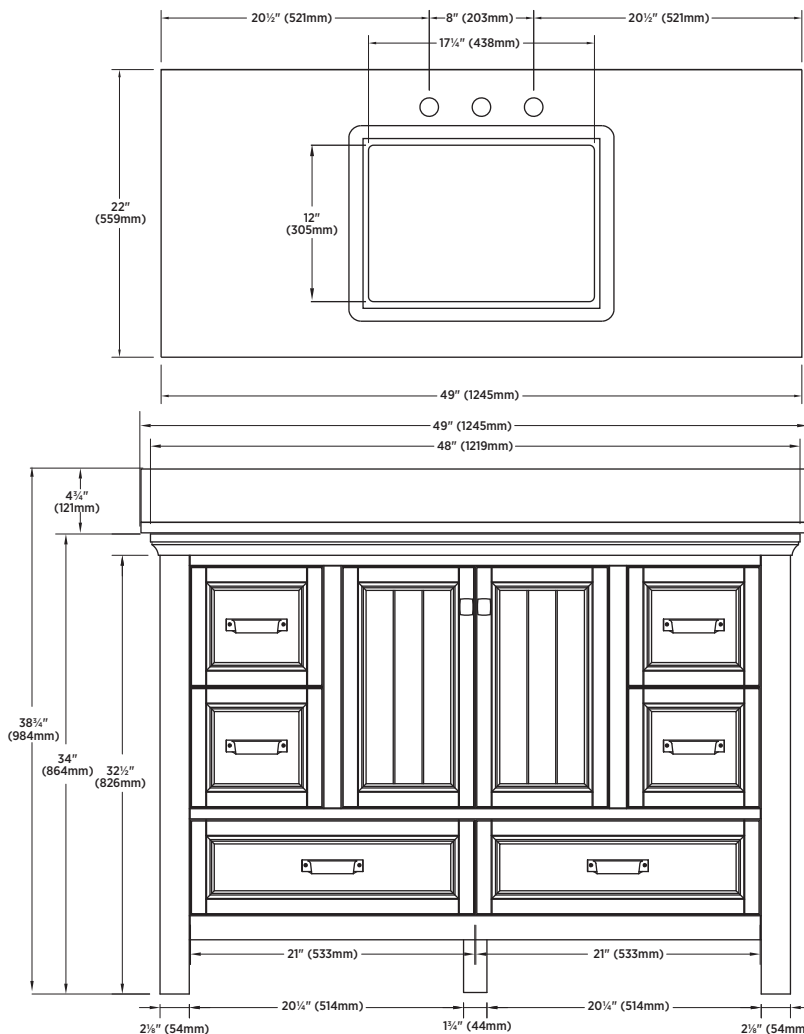

SPECIFICATIONS

- Harbor blue or white finish
- 2 Slow close doors
- 4 Slow close drawers
- 2 Bottom slow close drawers
- 1 Adjustable shelf
- Assembled vanity with pre-attached engineered stone top
- Vitreous china rectangular undermount sink pre-attached
- Chrome hardware
- 8" centre faucet drilling
- Faucet not included

OVERALL DIMENSIONS

1245mm (W) x 559mm (D) x 984mm (H)
49" (W) x 22" (D) x 38¾" (H)

ITEM TO BE SPECIFIED

HARBOR BLUE
Pearl White Vanity Top

BABVT4922
UPC: 721015433941

WHITE
Lily White Vanity Top

BAWVT4922
UPC: 721015433972

SHIPPING

Cube 33.73
GW 303.14 lbs

NOTES:

Important: Dimensions of product are nominal and may vary within the range of tolerances allowed. These measurements are subject to change or cancellation. No responsibility is assumed for use of superseded or voided pages.