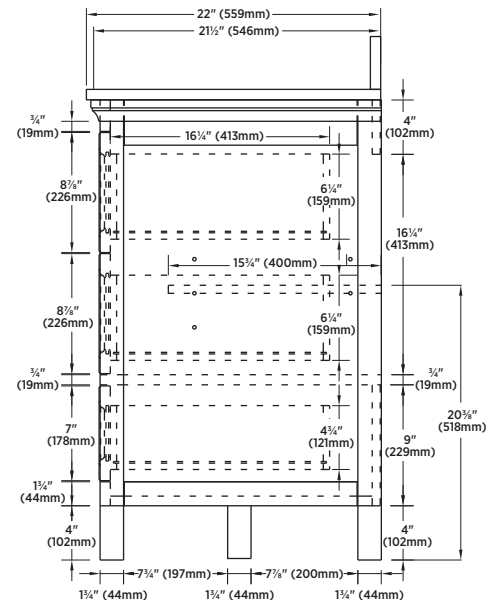

SPECIFICATIONS

- Harbor blue or white finish
- 2 Slow close doors
- 4 Slow close drawers
- 2 Bottom slow close drawers
- 1 Adjustable shelf
- Assembled vanity with pre-attached engineered stone top
- Vitreous china rectangular undermount sink pre-attached
- Chrome hardware
- 8" centre faucet drilling
- Faucet not included

OVERALL DIMENSIONS

1245mm (W) x 559mm (D) x 984mm (H)
49" (W) x 22" (D) x 38¾" (H)

ITEM TO BE SPECIFIED

HARBOR BLUE
Pearl White Vanity Top

BABVT4922
UPC: 721015433941

WHITE
Lily White Vanity Top

BAWVT4922
UPC: 721015433972

SHIPPING

Cube 33.73
GW 303.14 lbs

NOTES:

Important: Dimensions of product are nominal and may vary within the range of tolerances allowed. These measurements are subject to change or cancellation. No responsibility is assumed for use of superseded or voided pages.