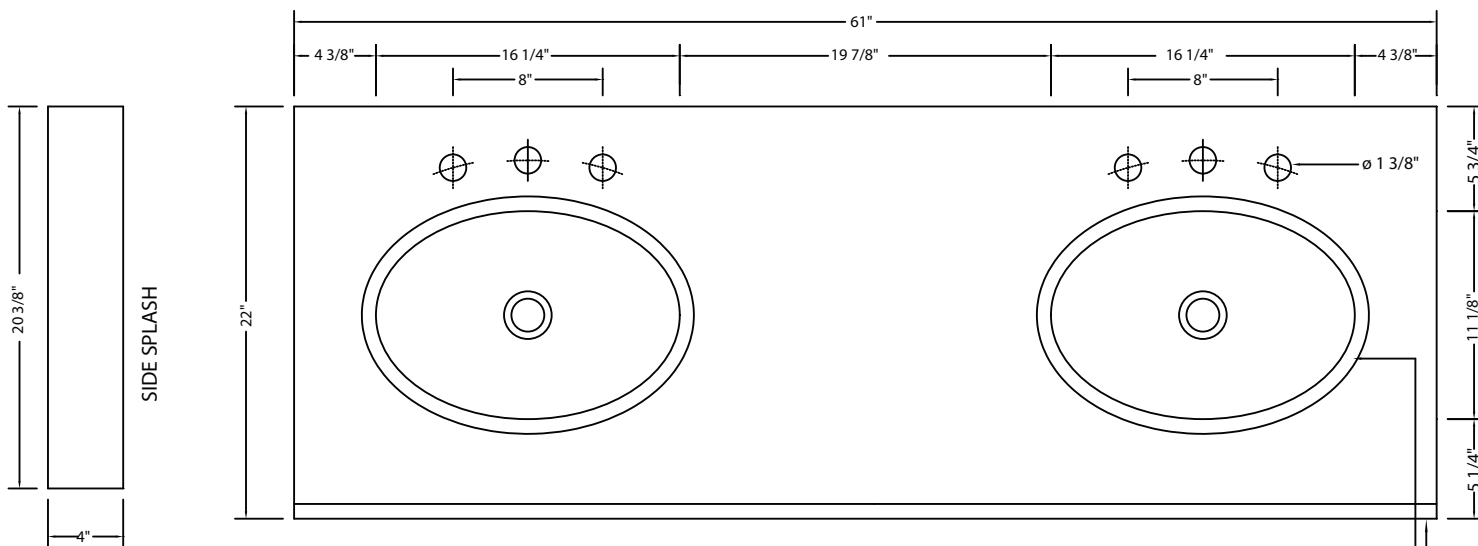

FOREMOST®

BRANTLEY COLLECTION

60" Vanity
 Meuble-lavabo de 60 po
 BAGV6022D
 BABV6022D
 BAWV6022D

www.ForemostBath.com

HG61228XX

BACK SPLASH

SIDE SPLASH