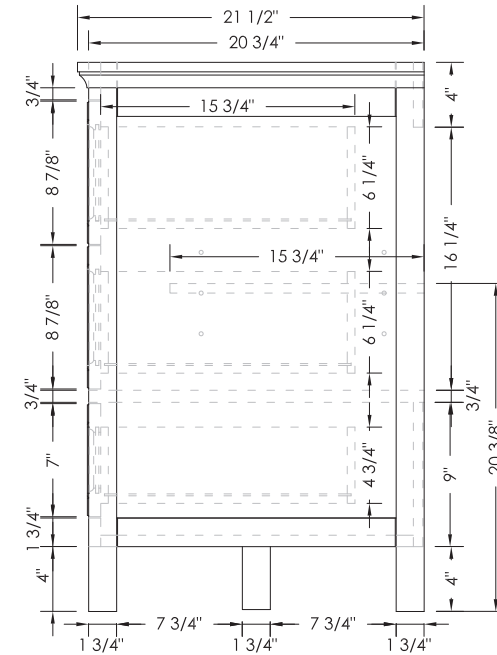

FOREMOST®

BRANTLEY COLLECTION

60" Vanity
 Meuble-lavabo de 60 po
 BAGV6022D
 BABV6022D
 BAWV6022D

www.ForemostBath.com

HG61228XX

BACK SPLASH

SIDE SPLASH