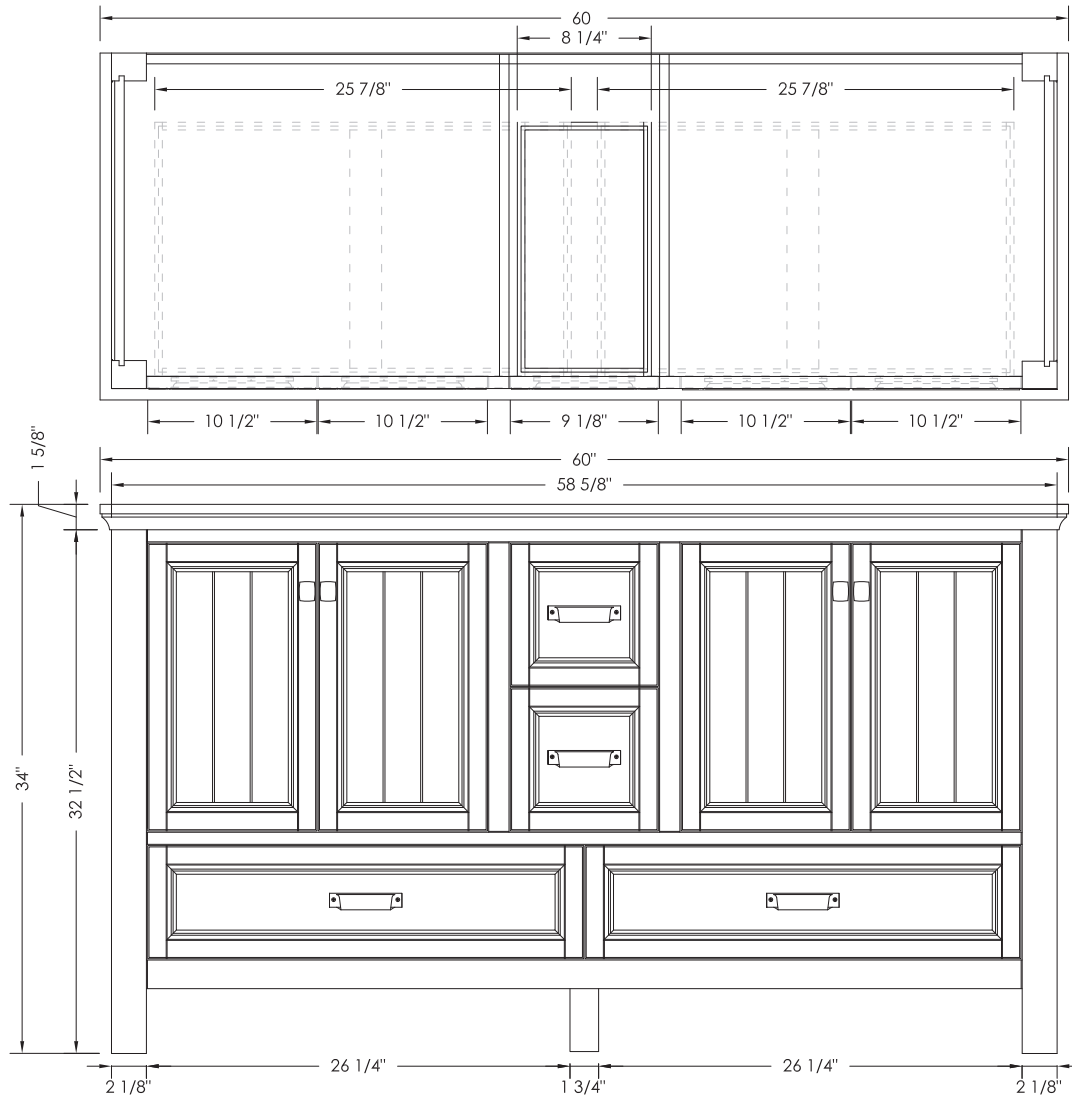

FOREMOST®

BRANTLEY COLLECTION

60" Vanity
 Meuble-lavabo de 60 po
 BAGV6022D
 BABV6022D
 BAWV6022D

www.ForemostBath.com

HG61228XX

BACK SPLASH

SIDE SPLASH