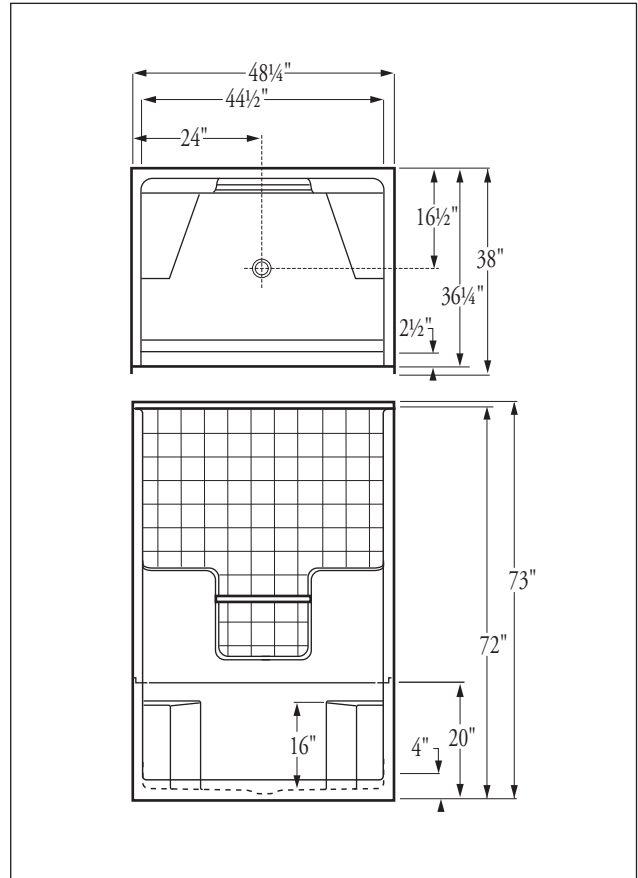

Standards:

I.A.P.M.O. Listed
File 0687
ANSI-Z-124.2

FLORESTONE PRODUCTS CO., INC.

2851 Falcon Drive • Madera, CA 93637

T. 559.661.4171 • T. 800.446.8827

F. 559.661.2070 • florestone.com