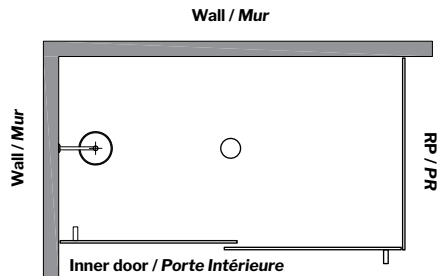

IN-LINE LEFT INNER DOOR CLOSING WITH RETURN PANEL ON RIGHT SIDE
FERMETURE DE LA PORTE INTÉRIEURE À GAUCHE AVEC PANNEAU DE RETOUR DU CÔTÉ DROIT