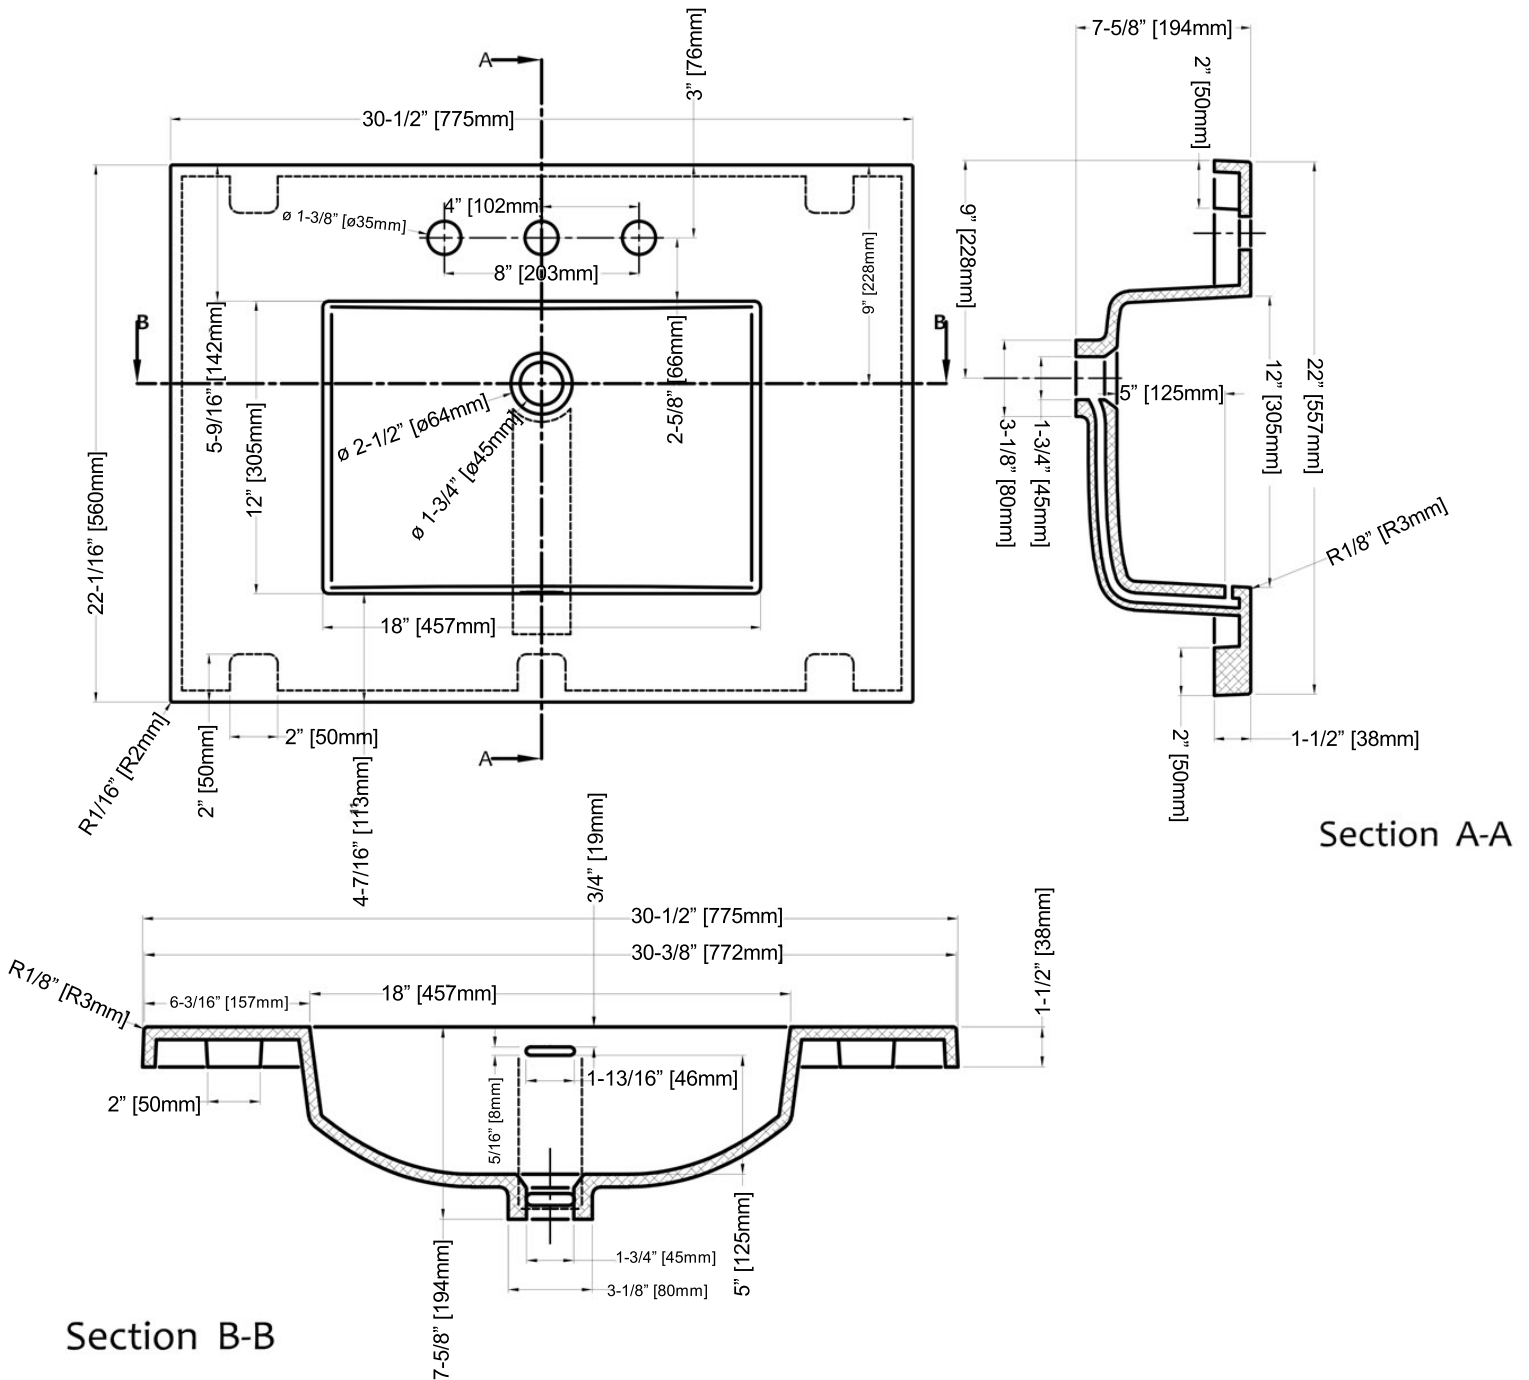

TS4-S3122MW8
31" _ 8" Widespread

SPECIFICATION SHEET

Features

Profile: 4cm (1-1/2")

Edge: Ease

Bowl: Integral rectangular bowl

Material: Pure acrylic

Section A-A

Section B-B