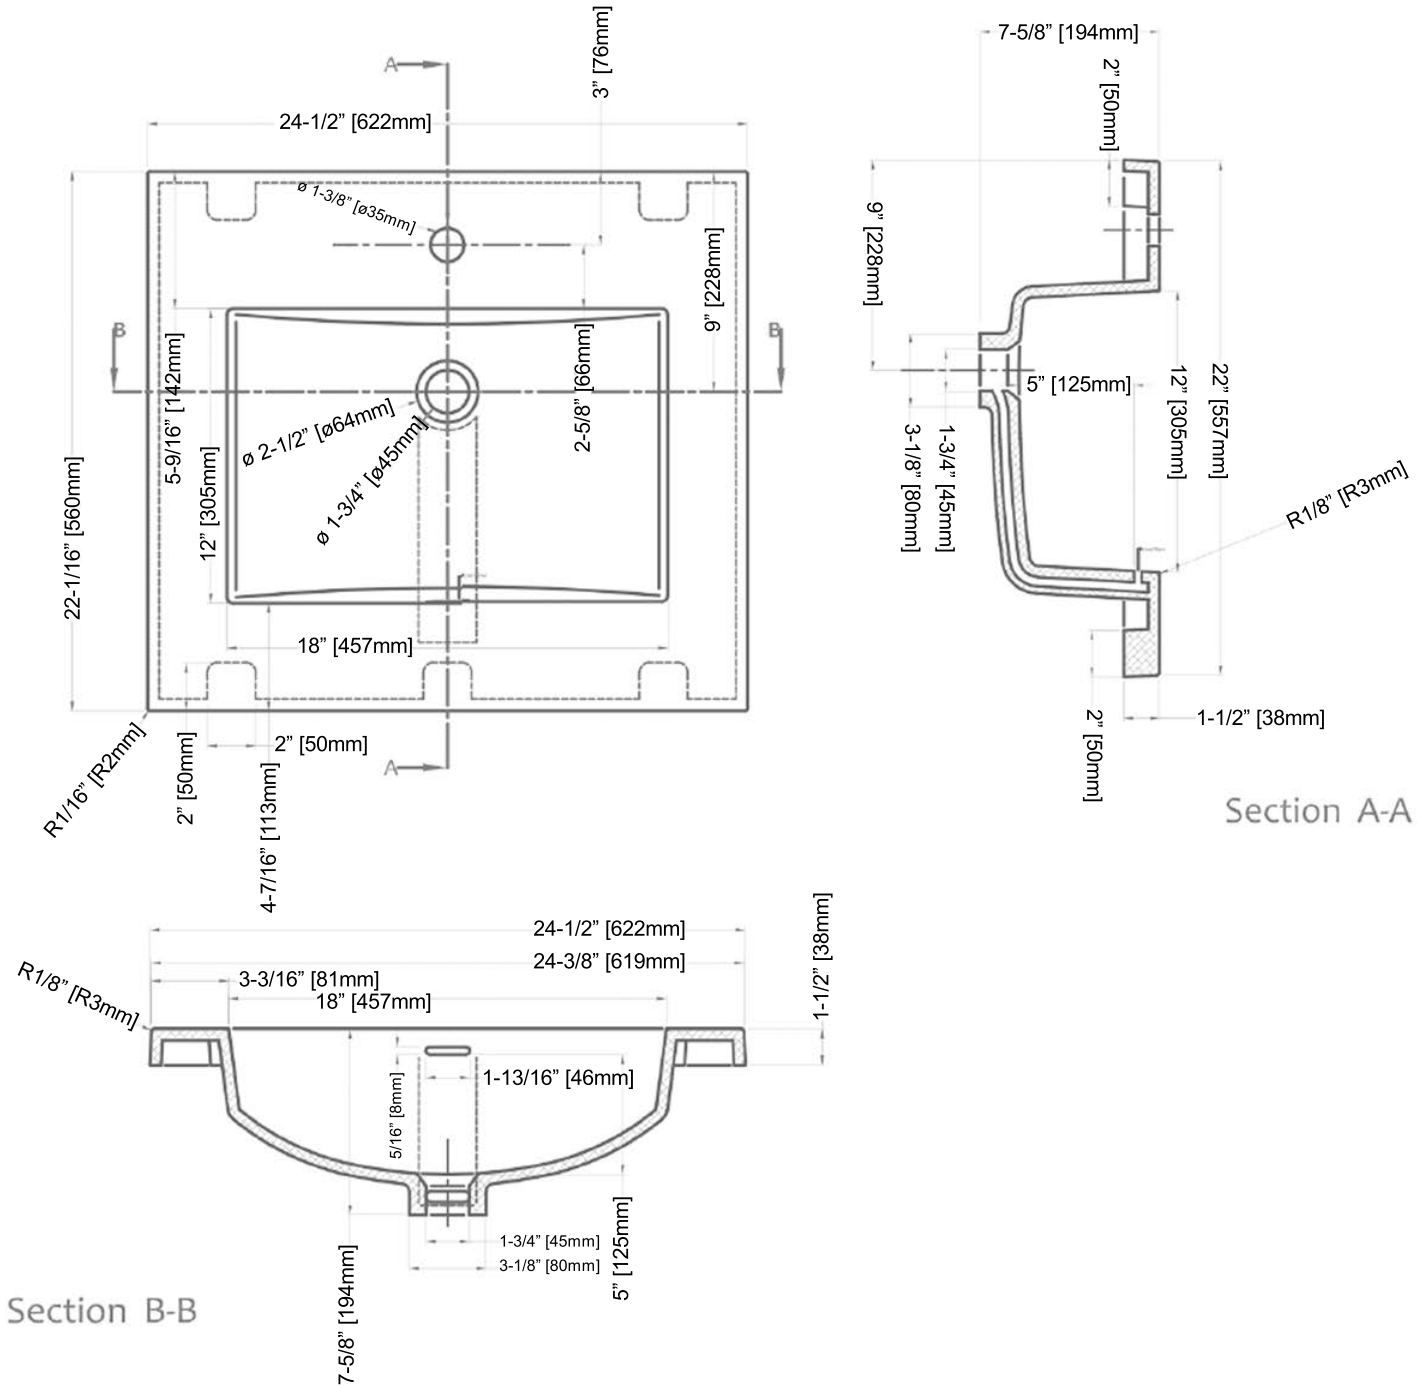

TS4-S2522MW1

25" Single Hole

SPECIFICATION SHEET

Features

Profile: 4cm (1-1/2")

Edge: Ease

Bowl: Integral rectangular bowl

Material: Pure acrylic

Section A-A

Section B-B