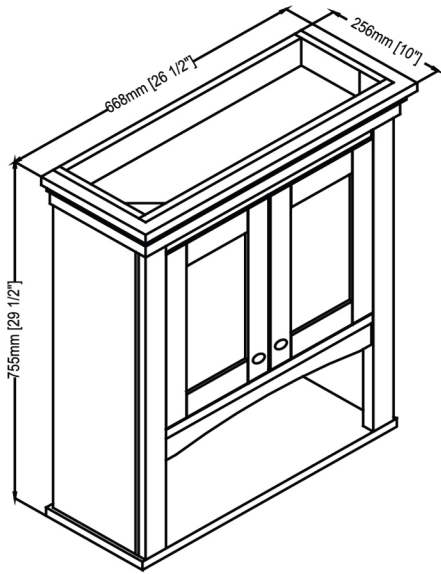

Shaker Americana

1513-BV24 24" Bath Valet

SPECIFICATION SHEET

Features

Materials: Poplar Solids with Hardwood Veneers

Hinges: Fully concealed, soft closing

Doors: 2

Shelves: 1 (adjustable) 1 (open)

Back panel: Fully covered

Mounting: Cleats

Hardware: Brushed Nickel

Colors / Finish

1513-Habana Cherry