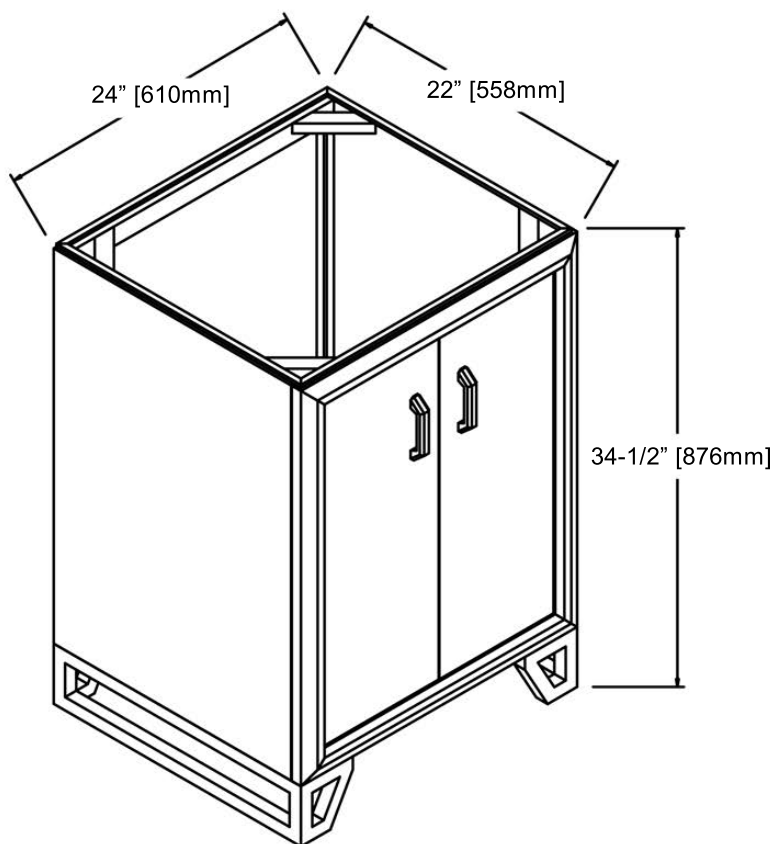

Revival

1547-V24 24" Vanity

SPECIFICATION SHEET

Features

Materials: Poplar Solids / MDF
 Hinges: Fully concealed, Soft closing
 Drawer: 1 (concealed)
 Shelf: 1 (fixed)
 Self includes: build-in power station with 2 AC outlets 2 USB ports, power switch
 Drawer Glides: Soft closing, Undermount
 Hardware: Brushed Nickel 3-3/4" / 97mm c-c)
 Leg: Brushed Stainless Steele