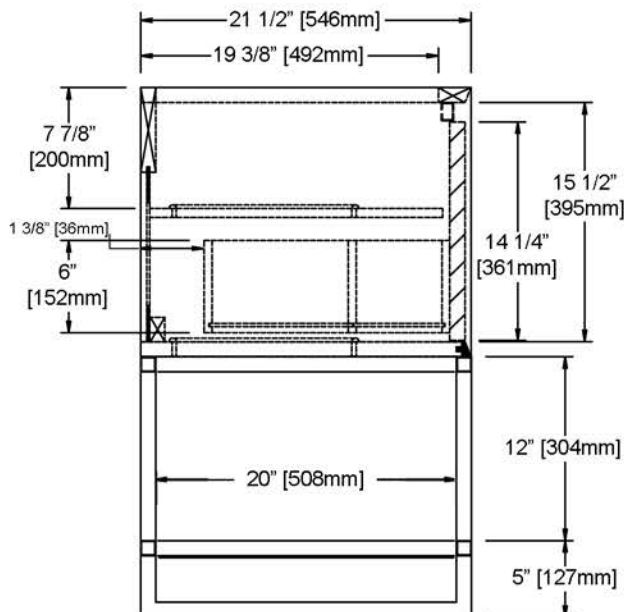

1545-V24

24" Vanity

SPECIFICATION SHEET

Features

Materials: Hackberry Solids with Fumed Red Gum Veneers

Drawer: 1 (push-open)

Drawer Box: 1/2" Solid Pine, English dovetail

Drawer Glides: Undermount

Shelf: 1 (concealed-fixed), 1 (open)

Metal trim: 1-1/4" metal plate, Powder-coated Gunmetal Gray

Metal legs: 1" Square tube, Powder-coated Gunmetal Gray

Back panel: Fully covered

Side panels: 1" PB with Fumed Red Gum Veneers