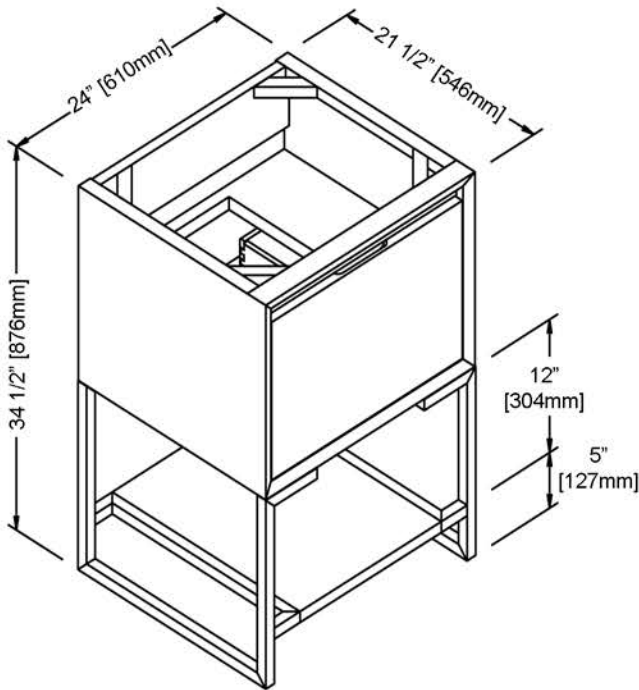

1545-V24

24" Vanity

SPECIFICATION SHEET

Features

Materials: Hackberry Solids with Fumed Red Gum Veneers

Drawer: 1 (push-open)

Drawer Box: 1/2" Solid Pine, English dovetail

Drawer Glides: Undermount

Shelf: 1 (concealed-fixed), 1 (open)

Metal trim: 1-1/4" metal plate, Powder-coated Gunmetal Gray

Metal legs: 1" Square tube, Powder-coated Gunmetal Gray

Back panel: Fully covered

Side panels: 1" PB with Fumed Red Gum Veneers