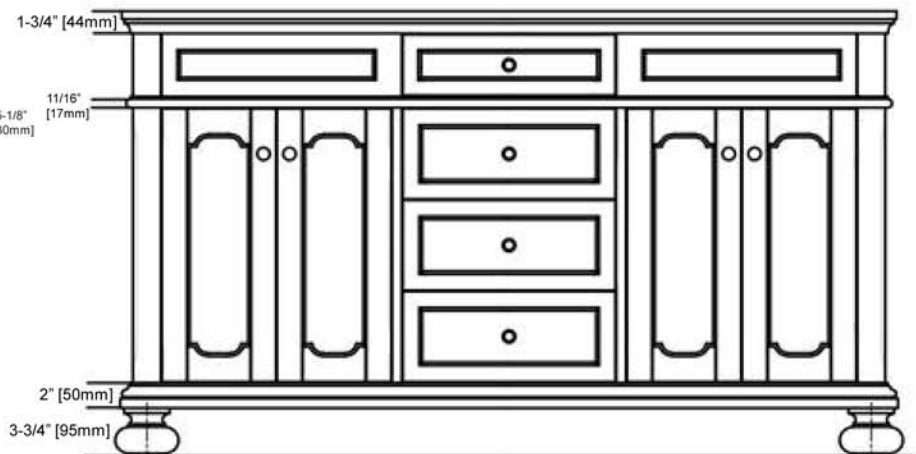

Oakhurst

1536-V6021D 60" Double Bowl Vanity

SPECIFICATION SHEET

Features

Materials: White Oak Solids with White Oak Veneers

Door: 4

Hinges: Fully concealed, Soft closing

Shelves: 2 (adjustable)

Drawer: 4

Drawer Box: 1/2" Solids, 4-sided English Dovetail

Glides: Undermount, Soft closing

Hardware: Gunmetal

Back panel: Fully covered

Colors / Finish

1536 - Burnt Chocolate

Date: 05/14/18