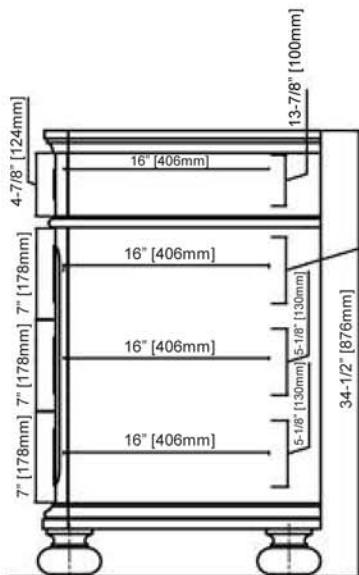

Oakhurst

1536-V6021D 60" Double Bowl Vanity

SPECIFICATION SHEET

Features

Materials: White Oak Solids with White Oak Veneers

Door: 4

Hinges: Fully concealed, Soft closing

Shelves: 2 (adjustable)

Drawer: 4

Drawer Box: 1/2" Solids, 4-sided English Dovetail

Glides: Undermount, Soft closing

Hardware: Gunmetal

Back panel: Fully covered

Colors / Finish

1536 - Burnt Chocolate

Date: 05/14/18