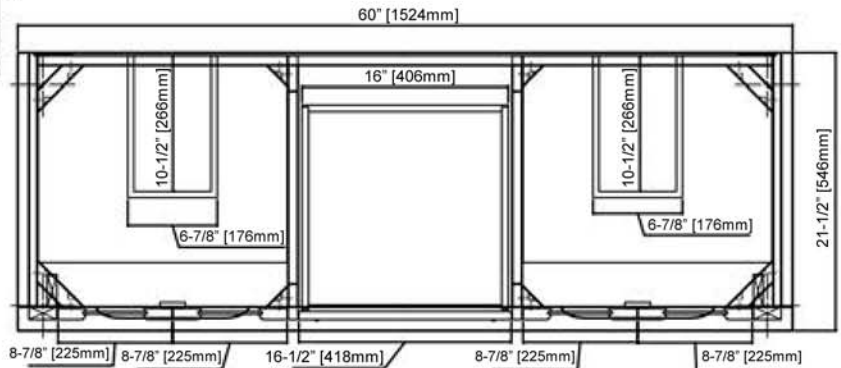

Oakhurst

1536-V6021D 60" Double Bowl Vanity

SPECIFICATION SHEET

Features

Materials: White Oak Solids with White Oak Veneers

Door: 4

Hinges: Fully concealed, Soft closing

Shelves: 2 (adjustable)

Drawer: 4

Drawer Box: 1/2" Solids, 4-sided English Dovetail

Glides: Undermount, Soft closing

Hardware: Gunmetal

Back panel: Fully covered

Colors / Finish

1536 - Burnt Chocolate

Date: 05/14/18