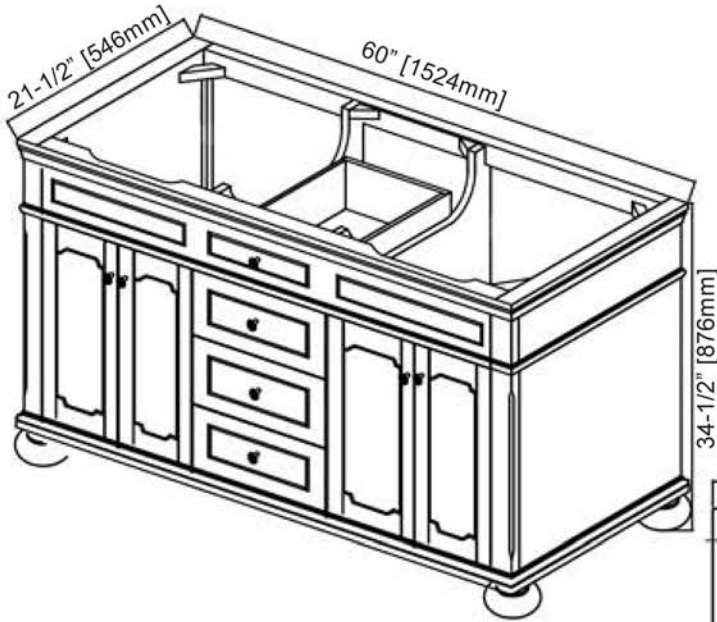

Oakhurst

1536-V6021D 60" Double Bowl Vanity

SPECIFICATION SHEET

Features

Materials: White Oak Solids with White Oak Veneers

Door: 4

Hinges: Fully concealed, Soft closing

Shelves: 2 (adjustable)

Drawer: 4

Drawer Box: 1/2" Solids, 4-sided English Dovetail

Glides: Undermount, Soft closing

Hardware: Gunmetal

Back panel: Fully covered

Colors / Finish

1536 - Burnt Chocolate

Date: 05/14/18