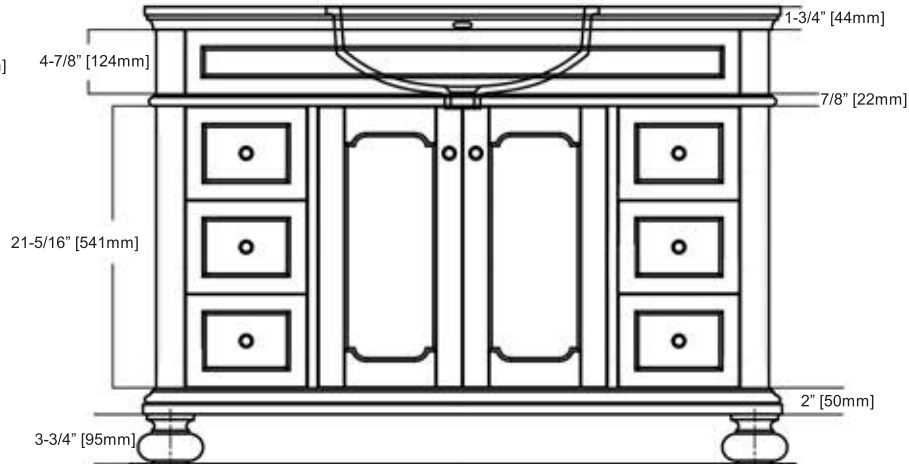

Oakhurst

1536-V48 48" Vanity

SPECIFICATION SHEET

Features

Materials: White Oak Solids with White Oak Veneers

Door: 2

Hinges: Fully concealed, Soft closing

Shelves: 1 (adjustable)

Drawer: 6

Drawer Box: 1/2" Solids, 4-sided English Dovetail

Glides: Undermount, Soft closing

Hardware: Gunmetal

Back panel: Fully covered

Colors / Finish

1536 - Burnt Chocolate

Date: 05/11/2018