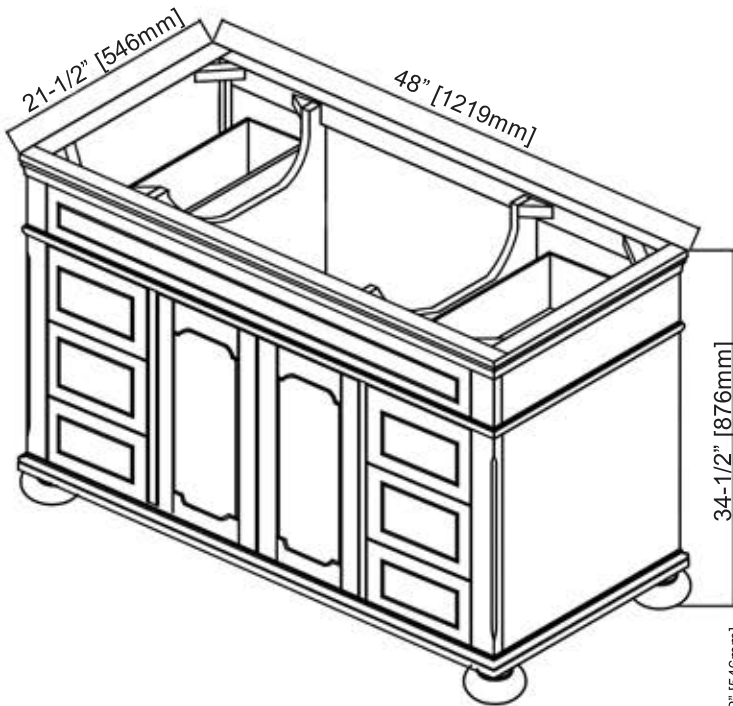

Oakhurst

1536-V48 48" Vanity

SPECIFICATION SHEET

Features

Materials: White Oak Solids with White Oak Veneers

Door: 2

Hinges: Fully concealed, Soft closing

Shelves: 1 (adjustable)

Drawer: 6

Drawer Box: 1/2" Solids, 4-sided English Dovetail

Glides: Undermount, Soft closing

Hardware: Gunmetal

Back panel: Fully covered

Colors / Finish

1536 - Burnt Chocolate

Date: 05/11/2018