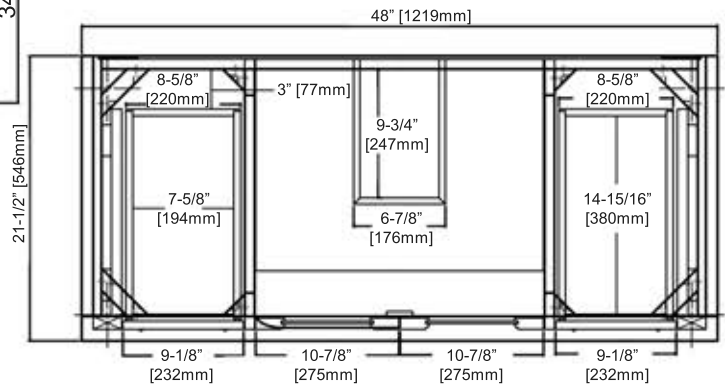

Oakhurst

1536-V48 48" Vanity

SPECIFICATION SHEET

Features

Materials: White Oak Solids with White Oak Veneers

Door: 2

Hinges: Fully concealed, Soft closing

Shelves: 1 (adjustable)

Drawer: 6

Drawer Box: 1/2" Solids, 4-sided English Dovetail

Glides: Undermount, Soft closing

Hardware: Gunmetal

Back panel: Fully covered

Colors / Finish

1536 - Burnt Chocolate

Date: 05/11/2018