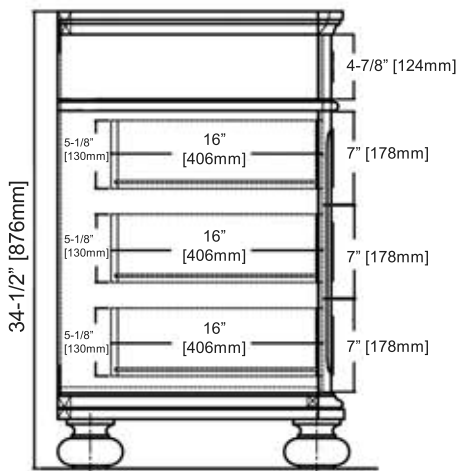

Oakhurst

1536-V48 48" Vanity

SPECIFICATION SHEET

Features

Materials: White Oak Solids with White Oak Veneers

Door: 2

Hinges: Fully concealed, Soft closing

Shelves: 1 (adjustable)

Drawer: 6

Drawer Box: 1/2" Solids, 4-sided English Dovetail

Glides: Undermount, Soft closing

Hardware: Gunmetal

Back panel: Fully covered

Colors / Finish

1536 - Burnt Chocolate

Date: 05/11/2018