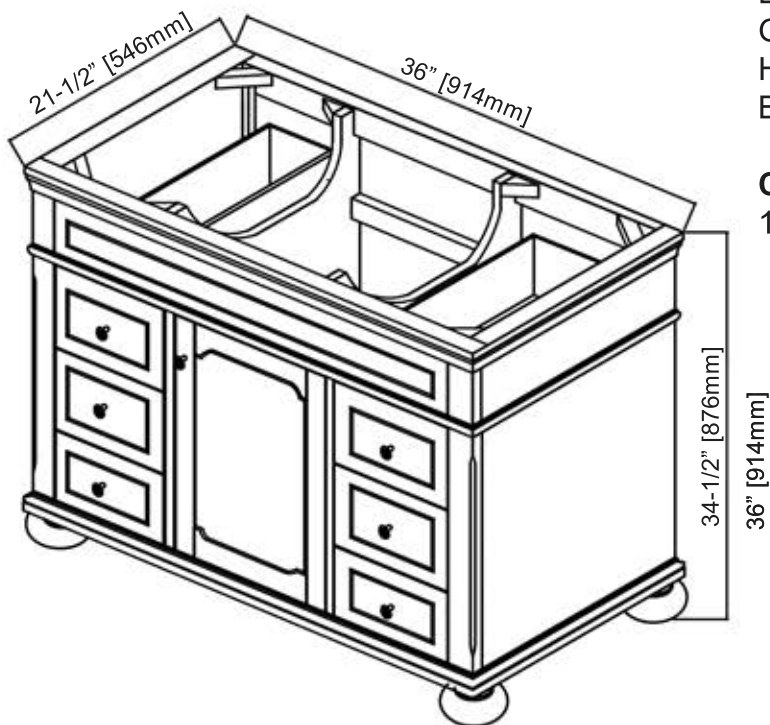

Oakhurst

1536-V36 36" Vanity

SPECIFICATION SHEET

Features

- Materials: White Oak Solids with White Oak Veneers
- Door: 1 (hinge-right)
- Hinges: Fully concealed, Soft closing
- Shelves: 1 (adjustable)
- Drawer: 6
- Drawer Box: 1/2" Solids, 4-sided English Dovetail
- Glides: Undermount, Soft closing
- Hardware: Gunmetal
- Back panel: Fully covered

Colors / Finish

1536 - Burnt Chocolate

Date: 05/14/18