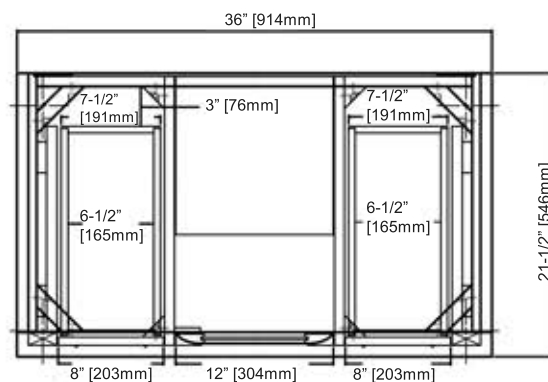

Oakhurst

1536-V36 36" Vanity

SPECIFICATION SHEET

Features

- Materials: White Oak Solids with White Oak Veneers
- Door: 1 (hinge-right)
- Hinges: Fully concealed, Soft closing
- Shelves: 1 (adjustable)
- Drawer: 6
- Drawer Box: 1/2" Solids, 4-sided English Dovetail
- Glides: Undermount, Soft closing
- Hardware: Gunmetal
- Back panel: Fully covered

Colors / Finish

1536 - Burnt Chocolate

Date: 05/14/18