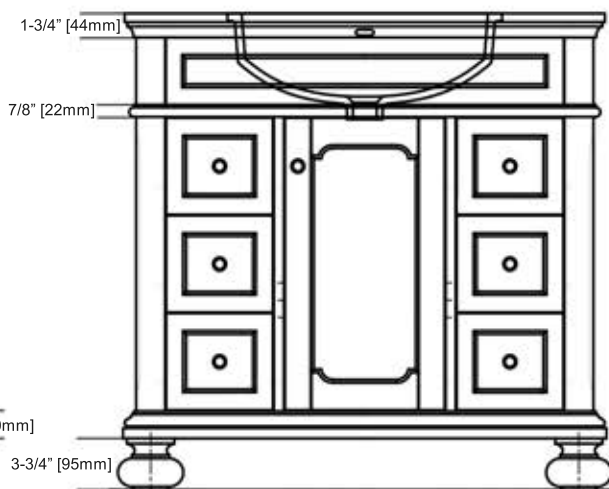

Oakhurst

1536-V36 36" Vanity

SPECIFICATION SHEET

Features

- Materials: White Oak Solids with White Oak Veneers
- Door: 1 (hinge-right)
- Hinges: Fully concealed, Soft closing
- Shelves: 1 (adjustable)
- Drawer: 6
- Drawer Box: 1/2" Solids, 4-sided English Dovetail
- Glides: Undermount, Soft closing
- Hardware: Gunmetal
- Back panel: Fully covered

Colors / Finish

1536 - Burnt Chocolate

Date: 05/14/18