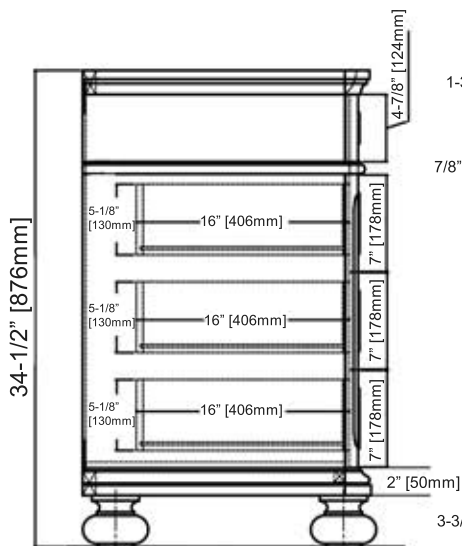

Oakhurst

1536-V36 36" Vanity

SPECIFICATION SHEET

Features

- Materials: White Oak Solids with White Oak Veneers
- Door: 1 (hinge-right)
- Hinges: Fully concealed, Soft closing
- Shelves: 1 (adjustable)
- Drawer: 6
- Drawer Box: 1/2" Solids, 4-sided English Dovetail
- Glides: Undermount, Soft closing
- Hardware: Gunmetal
- Back panel: Fully covered

Colors / Finish

1536 - Burnt Chocolate

Date: 05/14/18