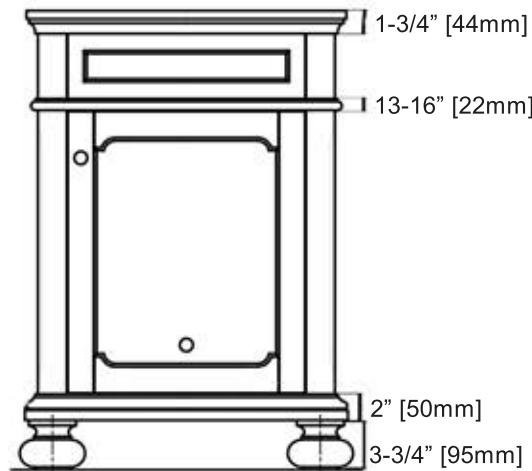

Oakhurst

1536-V24 24" Vanity

SPECIFICATION SHEET

Features

- Materials: White Oak Solids with White Oak Veneers
- Door: 1 (hinge-right)
- Hinges: Fully concealed, Soft closing
- Drawer: 1 (concealed)
- Drawer Box: 1/2" Solids, 4-sided English Dovetail
- Glides: Undermount, Soft closing
- Hardware: Gunmetal
- Back panel: Fully covered

Colors / Finish

1536 - Burnt Chocolate

Date: 05/08/2018