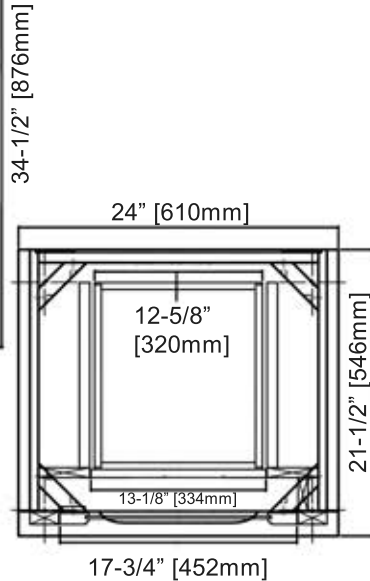

Oakhurst

1536-V24 24" Vanity

SPECIFICATION SHEET

Features

- Materials: White Oak Solids with White Oak Veneers
- Door: 1 (hinge-right)
- Hinges: Fully concealed, Soft closing
- Drawer: 1 (concealed)
- Drawer Box: 1/2" Solids, 4-sided English Dovetail
- Glides: Undermount, Soft closing
- Hardware: Gunmetal
- Back panel: Fully covered

Colors / Finish

1536 - Burnt Chocolate

Date: 05/08/2018