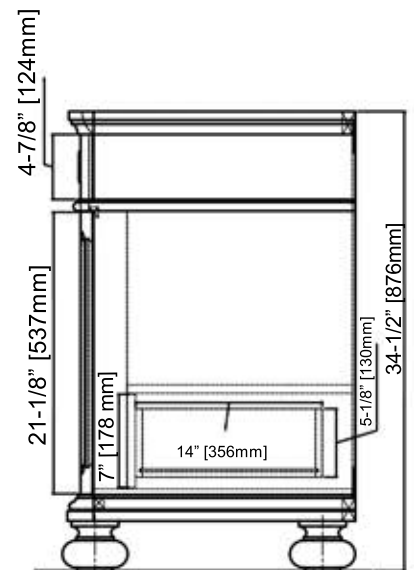

Oakhurst

1536-V24 24" Vanity

SPECIFICATION SHEET

Features

- Materials: White Oak Solids with White Oak Veneers
- Door: 1 (hinge-right)
- Hinges: Fully concealed, Soft closing
- Drawer: 1 (concealed)
- Drawer Box: 1/2" Solids, 4-sided English Dovetail
- Glides: Undermount, Soft closing
- Hardware: Gunmetal
- Back panel: Fully covered

Colors / Finish

1536 - Burnt Chocolate

Date: 05/08/2018