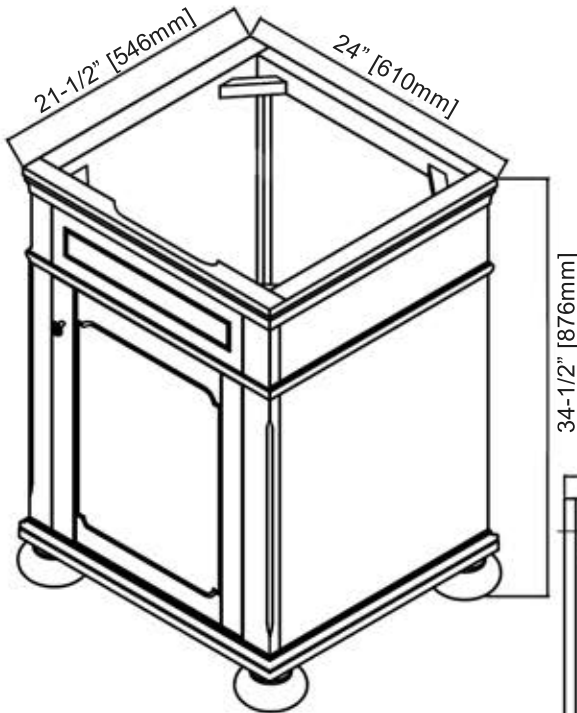

Oakhurst

1536-V24 24" Vanity

SPECIFICATION SHEET

Features

- Materials: White Oak Solids with White Oak Veneers
- Door: 1 (hinge-right)
- Hinges: Fully concealed, Soft closing
- Drawer: 1 (concealed)
- Drawer Box: 1/2" Solids, 4-sided English Dovetail
- Glides: Undermount, Soft closing
- Hardware: Gunmetal
- Back panel: Fully covered

Colors / Finish

1536 - Burnt Chocolate

Date: 05/08/2018