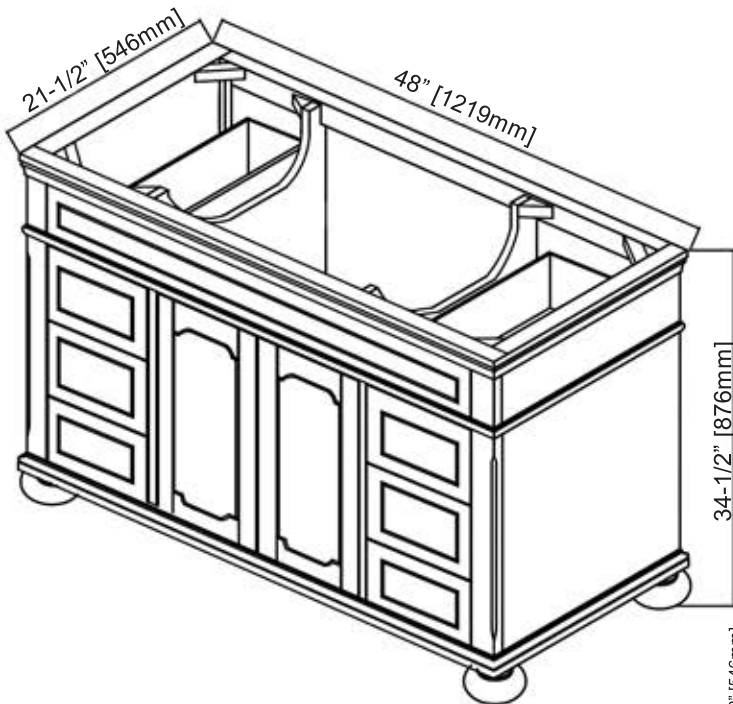

Oakhurst

1535-V48 48" Vanity

SPECIFICATION SHEET

Features

Materials: White Oak Solids with White Oak Veneers

Door: 2

Hinges: Fully concealed, Soft closing

Shelves: 1 (adjustable)

Drawer: 6

Drawer Box: 1/2" Solids, 4-sided English Dovetail

Glides: Undermount, Soft closing

Hardware: Gunmetal

Back panel: Fully covered

Colors / Finish

1535 - Antique Grey

Date: 05/11/2018