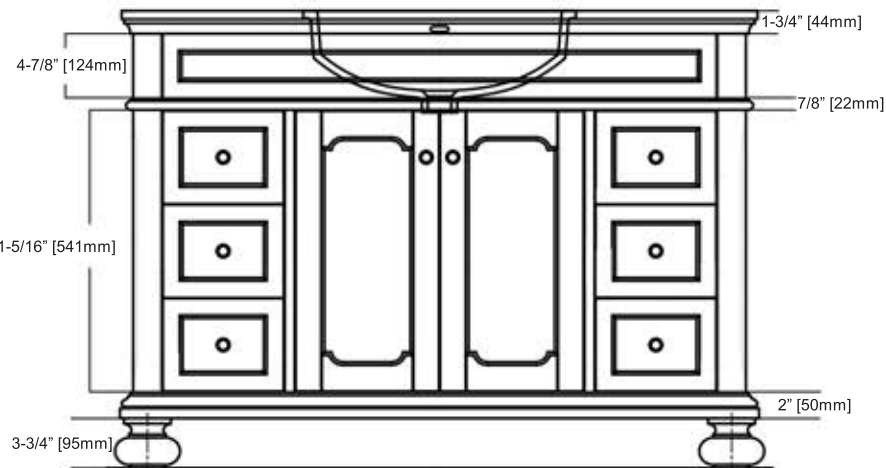

Oakhurst

1535-V48 48" Vanity

SPECIFICATION SHEET

Features

Materials: White Oak Solids with White Oak Veneers

Door: 2

Hinges: Fully concealed, Soft closing

Shelves: 1 (adjustable)

Drawer: 6

Drawer Box: 1/2" Solids, 4-sided English Dovetail

Glides: Undermount, Soft closing

Hardware: Gunmetal

Back panel: Fully covered

Colors / Finish

1535 - Antique Grey

Date: 05/11/2018