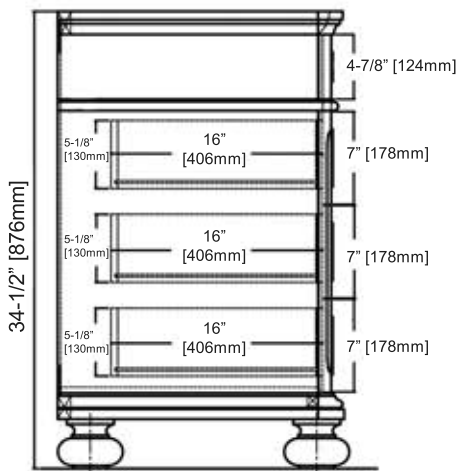

Oakhurst

1535-V48 48" Vanity

SPECIFICATION SHEET

Features

Materials: White Oak Solids with White Oak Veneers

Door: 2

Hinges: Fully concealed, Soft closing

Shelves: 1 (adjustable)

Drawer: 6

Drawer Box: 1/2" Solids, 4-sided English Dovetail

Glides: Undermount, Soft closing

Hardware: Gunmetal

Back panel: Fully covered

Colors / Finish

1535 - Antique Grey

Date: 05/11/2018