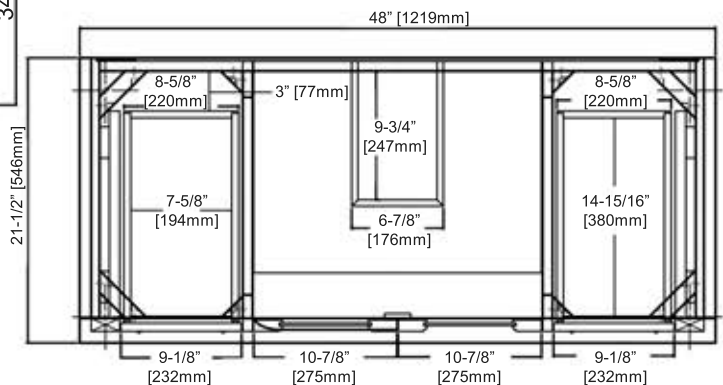

Oakhurst

1535-V48 48" Vanity

SPECIFICATION SHEET

Features

Materials: White Oak Solids with White Oak Veneers

Door: 2

Hinges: Fully concealed, Soft closing

Shelves: 1 (adjustable)

Drawer: 6

Drawer Box: 1/2" Solids, 4-sided English Dovetail

Glides: Undermount, Soft closing

Hardware: Gunmetal

Back panel: Fully covered

Colors / Finish

1535 - Antique Grey

Date: 05/11/2018