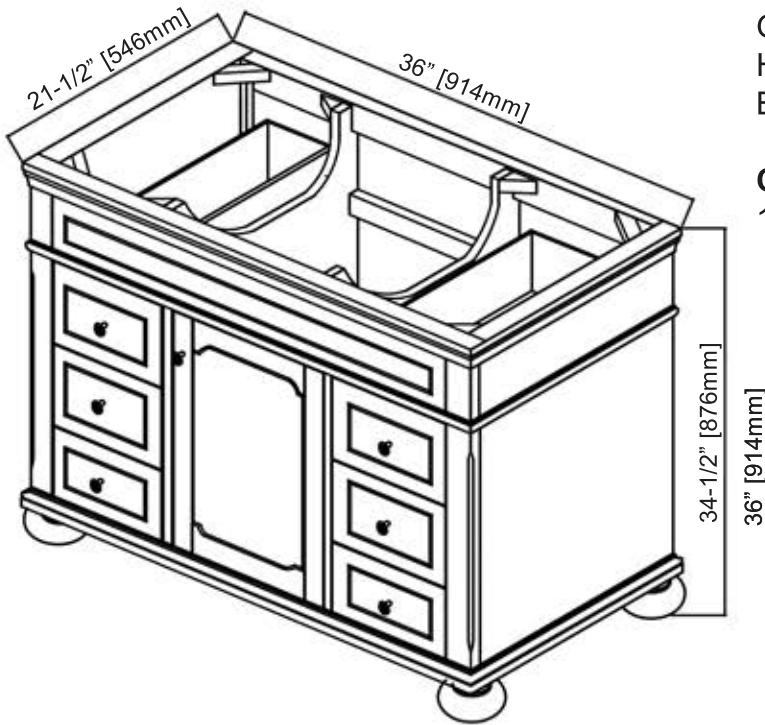

Oakhurst

1535-V36 36" Vanity

SPECIFICATION SHEET

Features

Materials: White Oak Solids with White Oak Veneers

Door: 1 (hinge-right)

Hinges: Fully concealed, Soft closing

Shelves: 1 (adjustable)

Drawer: 6

Drawer Box: 1/2" Solids, 4-sided English Dovetail

Glides: Undermount, Soft closing

Hardware: Gunmetal

Back panel: Fully covered

Colors / Finish

1535 - Antique Grey

Date: 05/14/18