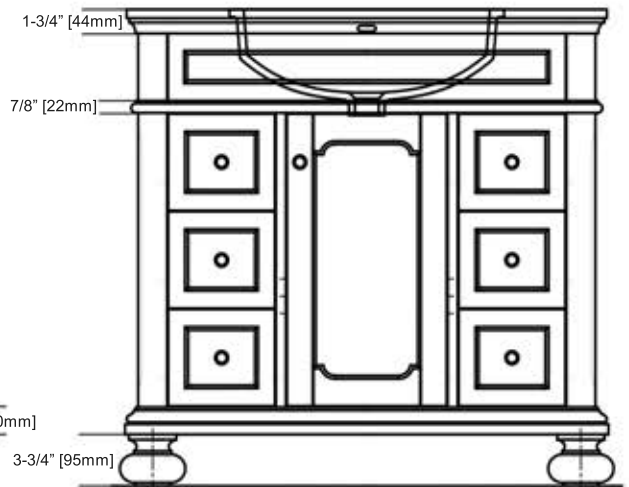

Oakhurst

1535-V36 36" Vanity

SPECIFICATION SHEET

Features

Materials: White Oak Solids with White Oak Veneers

Door: 1 (hinge-right)

Hinges: Fully concealed, Soft closing

Shelves: 1 (adjustable)

Drawer: 6

Drawer Box: 1/2" Solids, 4-sided English Dovetail

Glides: Undermount, Soft closing

Hardware: Gunmetal

Back panel: Fully covered

Colors / Finish

1535 - Antique Grey

Date: 05/14/18