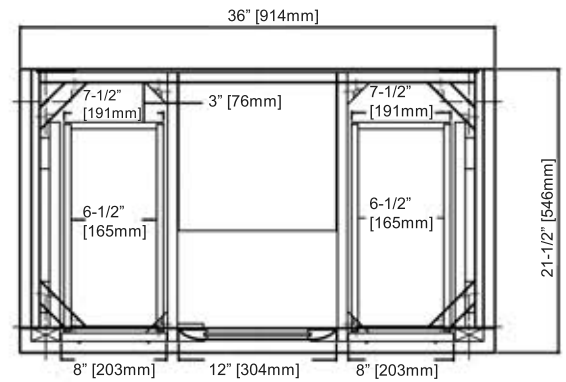

Oakhurst

1535-V36 36" Vanity

SPECIFICATION SHEET

Features

Materials: White Oak Solids with White Oak Veneers

Door: 1 (hinge-right)

Hinges: Fully concealed, Soft closing

Shelves: 1 (adjustable)

Drawer: 6

Drawer Box: 1/2" Solids, 4-sided English Dovetail

Glides: Undermount, Soft closing

Hardware: Gunmetal

Back panel: Fully covered

Colors / Finish

1535 - Antique Grey

Date: 05/14/18