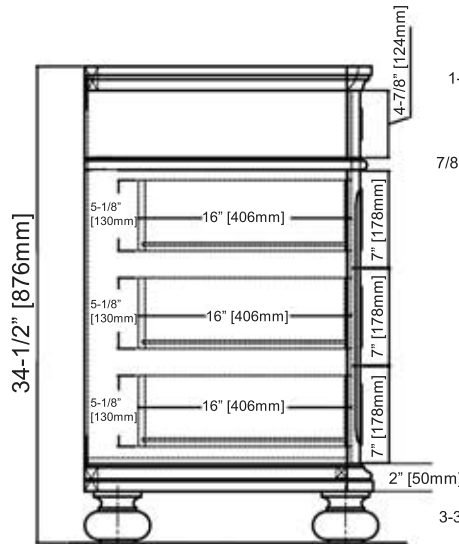

Oakhurst

1535-V36 36" Vanity

SPECIFICATION SHEET

Features

Materials: White Oak Solids with White Oak Veneers

Door: 1 (hinge-right)

Hinges: Fully concealed, Soft closing

Shelves: 1 (adjustable)

Drawer: 6

Drawer Box: 1/2" Solids, 4-sided English Dovetail

Glides: Undermount, Soft closing

Hardware: Gunmetal

Back panel: Fully covered

Colors / Finish

1535 - Antique Grey

Date: 05/14/18