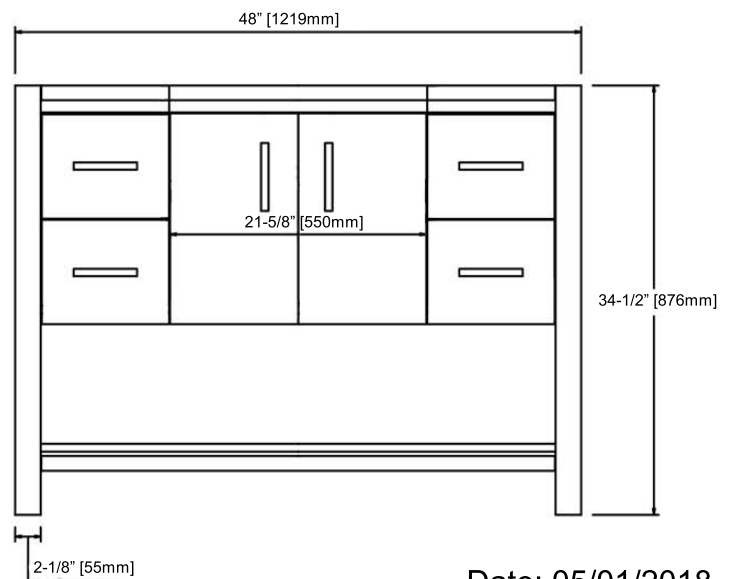

1518-V48 48" Vanity

SPECIFICATION SHEET

Features

Materials: Poplar Solids / MDF

Door: 2

Hinges: Fully concealed, Soft closing

Shelf: 1 (adjustable)

Drawer: 4

Drawer Box: 1/2" Solids, 4-sided English Dovetail

Glides: Undermount, Soft closing

Hardware: Polished Chrome (c-c=5"/127mm)

Back panel: Fully covered

Colors / Finish

1518-Glossy Pewter

Date: 05/01/2018