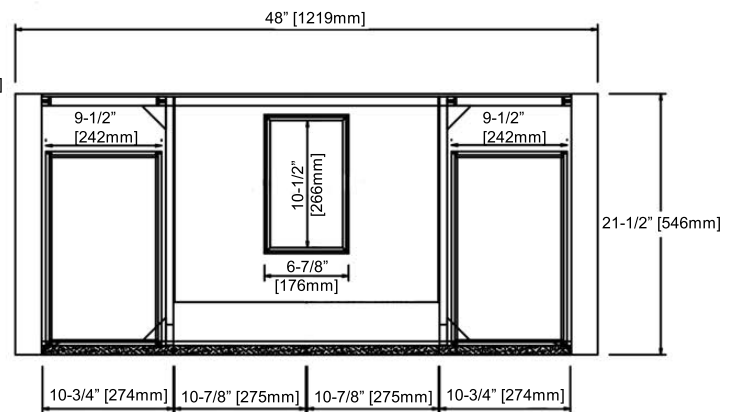

1518-V48 48" Vanity

SPECIFICATION SHEET

Features

Materials: Poplar Solids / MDF

Door: 2

Hinges: Fully concealed, Soft closing

Shelf: 1 (adjustable)

Drawer: 4

Drawer Box: 1/2" Solids, 4-sided English Dovetail

Glides: Undermount, Soft closing

Hardware: Polished Chrome (c-c=5"/127mm)

Back panel: Fully covered

Colors / Finish

1518-Glossy Pewter

Date: 05/01/2018