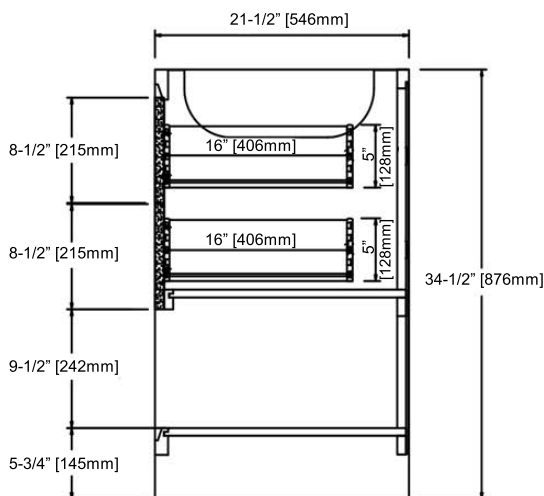

1518-V48 48" Vanity

SPECIFICATION SHEET

Features

Materials: Poplar Solids / MDF

Door: 2

Hinges: Fully concealed, Soft closing

Shelf: 1 (adjustable)

Drawer: 4

Drawer Box: 1/2" Solids, 4-sided English Dovetail

Glides: Undermount, Soft closing

Hardware: Polished Chrome (c-c=5"/127mm)

Back panel: Fully covered

Colors / Finish

1518-Glossy Pewter

Date: 05/01/2018