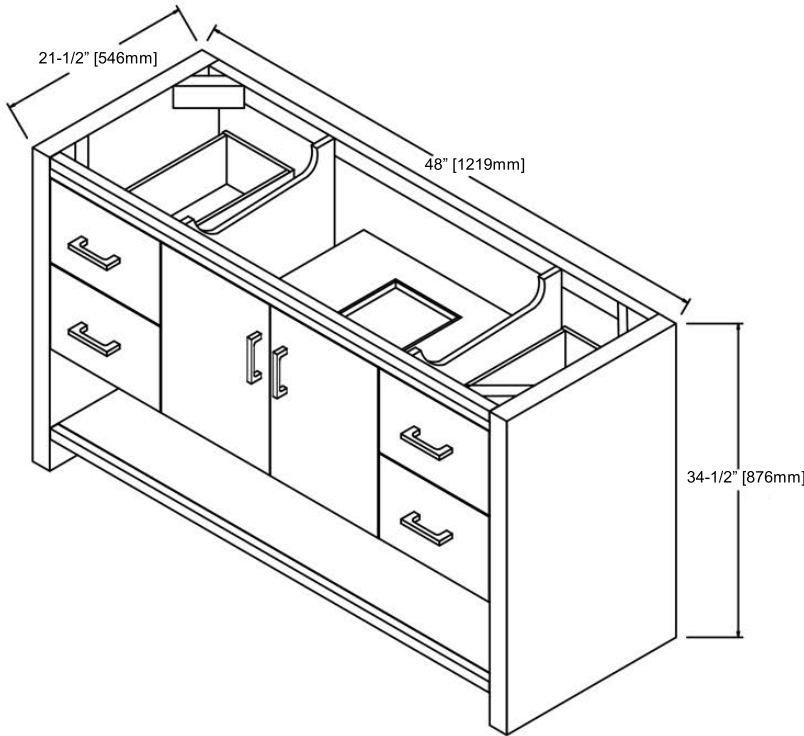

1518-V48 48" Vanity

SPECIFICATION SHEET

Features

Materials: Poplar Solids / MDF

Door: 2

Hinges: Fully concealed, Soft closing

Shelf: 1 (adjustable)

Drawer: 4

Drawer Box: 1/2" Solids, 4-sided English Dovetail

Glides: Undermount, Soft closing

Hardware: Polished Chrome (c-c=5"/127mm)

Back panel: Fully covered

Colors / Finish

1518-Glossy Pewter

Date: 05/01/2018