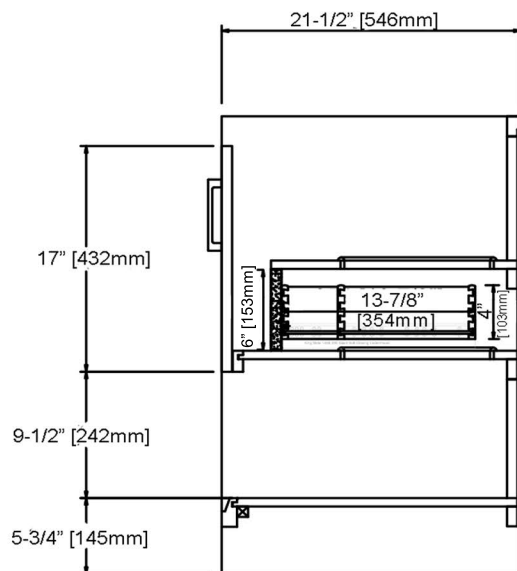

Colors / Finish

1518-Glossy Pewter