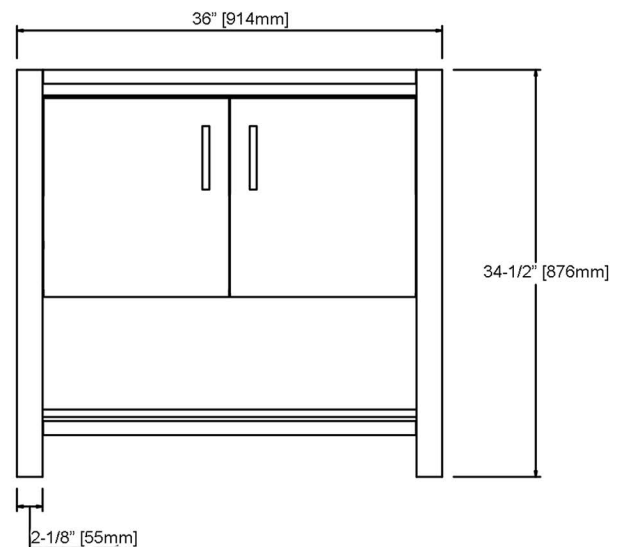

Colors / Finish

1518-Glossy Pewter