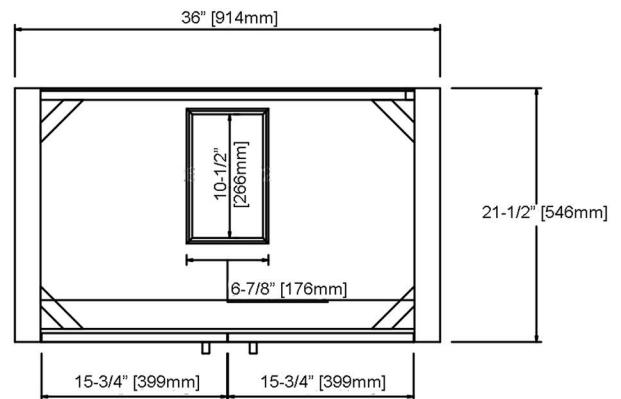

Colors / Finish

1518-Glossy Pewter