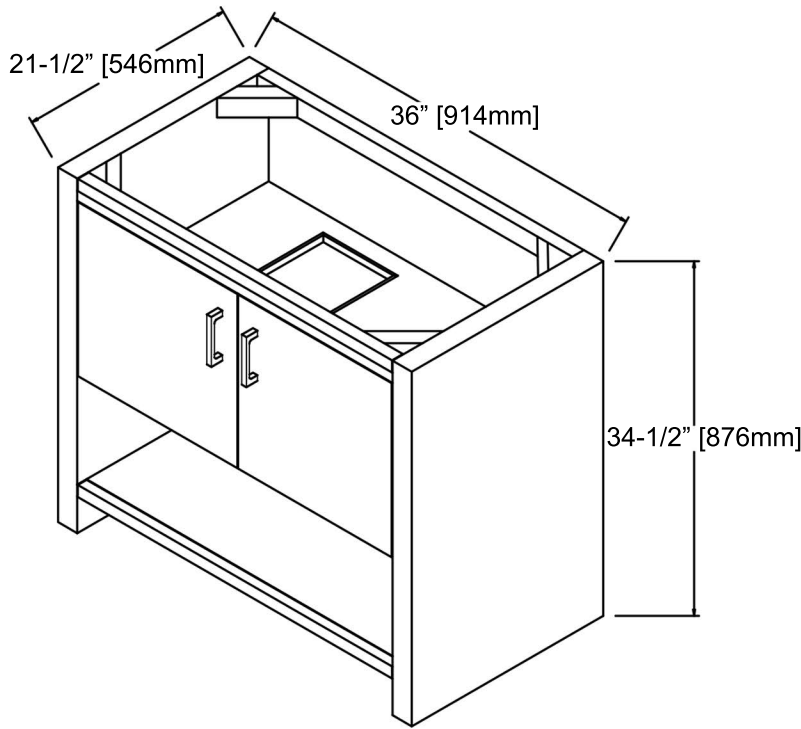

1518-V36 36" Vanity

SPECIFICATION SHEET

Features

Materials: Poplar Solids / MDF
 Door: 2
 Hinges: Fully concealed, Soft closing
 Drawer: 1 (concealed)
 Drawer Box: 1/2" Solids, 4-sided English Dovetail
 Glides: Undermount, Soft closing
 Hardware: Polished Chrome (c-c=5"/127mm)
 Back panel: Fully covered