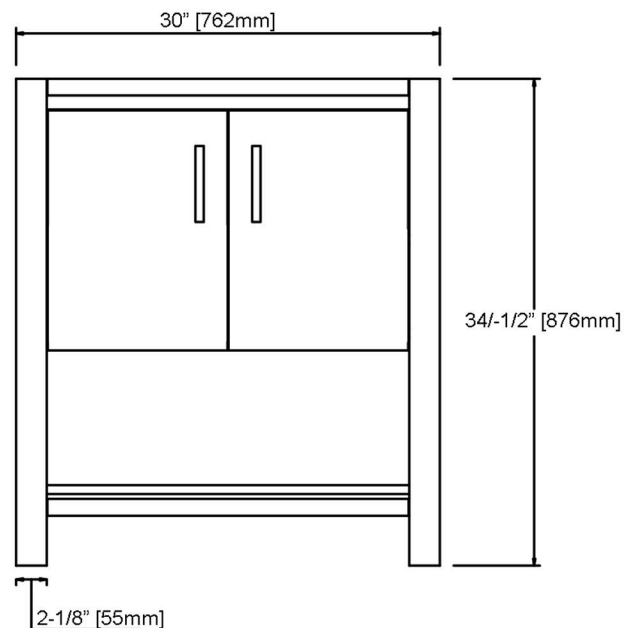

1518-V30 30" Vanity

SPECIFICATION SHEET

Features

- Materials: Poplar Solids / MDF
- Door: 2
- Hinges: Fully concealed, Soft closing
- Drawer: 1 (concealed)
- Drawer Box: 1/2" Solids, 4-sided English Dovetail
- Glides: Undermount, Soft closing
- Hardware: Polished Chrome (c-c=5"/127mm)
- Back panel: Fully covered

Colors / Finish

1518-Glossy Pewter

Date: 04/30/2018