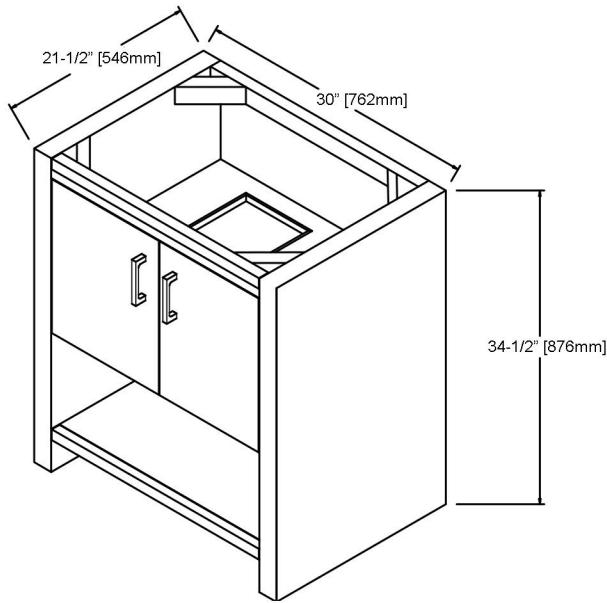

1518-V30 30" Vanity

SPECIFICATION SHEET

Features

- Materials: Poplar Solids / MDF
- Door: 2
- Hinges: Fully concealed, Soft closing
- Drawer: 1 (concealed)
- Drawer Box: 1/2" Solids, 4-sided English Dovetail
- Glides: Undermount, Soft closing
- Hardware: Polished Chrome (c-c=5"/127mm)
- Back panel: Fully covered

Colors / Finish

1518-Glossy Pewter

Date: 04/30/2018