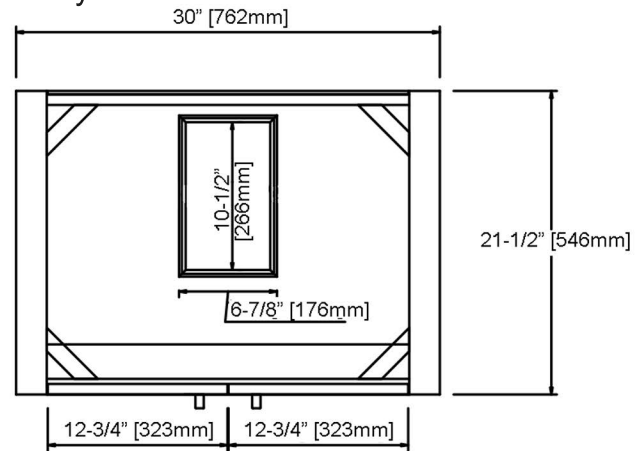

1518-V30 30" Vanity

SPECIFICATION SHEET

Features

- Materials: Poplar Solids / MDF
- Door: 2
- Hinges: Fully concealed, Soft closing
- Drawer: 1 (concealed)
- Drawer Box: 1/2" Solids, 4-sided English Dovetail
- Glides: Undermount, Soft closing
- Hardware: Polished Chrome (c-c=5"/127mm)
- Back panel: Fully covered

Colors / Finish

1518-Glossy Pewter

Date: 04/30/2018