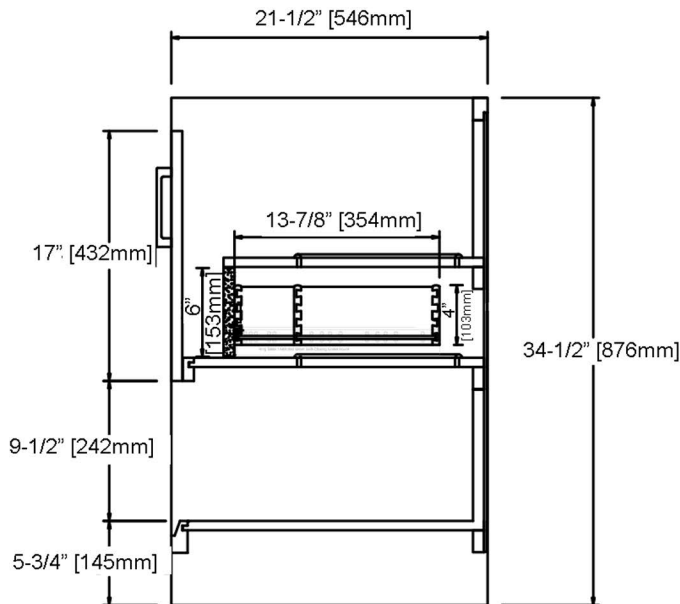

1518-V30 30" Vanity

SPECIFICATION SHEET

Features

- Materials: Poplar Solids / MDF
- Door: 2
- Hinges: Fully concealed, Soft closing
- Drawer: 1 (concealed)
- Drawer Box: 1/2" Solids, 4-sided English Dovetail
- Glides: Undermount, Soft closing
- Hardware: Polished Chrome (c-c=5"/127mm)
- Back panel: Fully covered

Colors / Finish

1518-Glossy Pewter

Date: 04/30/2018