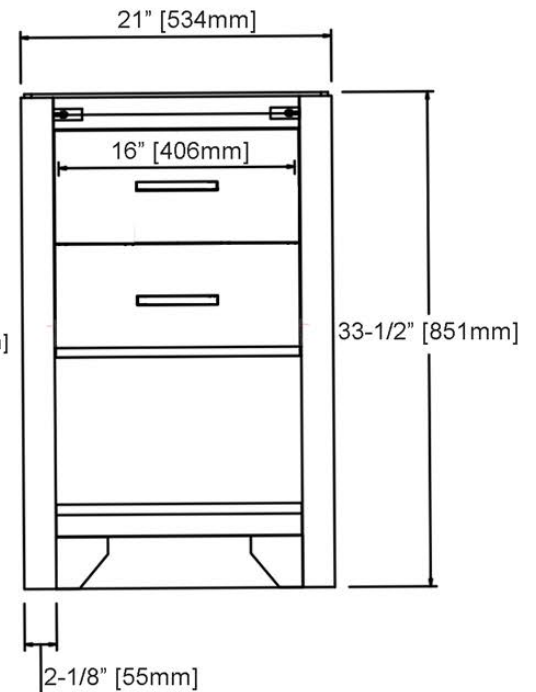

1518-V2118 21x18" Vanity

SPECIFICATION SHEET

Features

Materials: Poplar Solids / MDF

Drawer: 1

Hinges: Fully concealed, Soft closing

Hardware: Polished Chrome (c-c=5"/127mm)

Back panel: Fully covered

Colors / Finish

1518-Glossy Pewter

Date: 05/30/2018