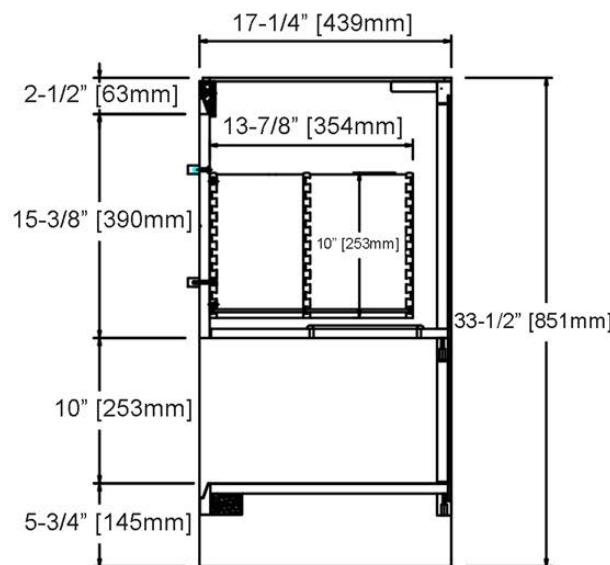

1518-V2118 21x18" Vanity

SPECIFICATION SHEET

Features

Materials: Poplar Solids / MDF

Drawer: 1

Hinges: Fully concealed, Soft closing

Hardware: Polished Chrome (c-c=5"/127mm)

Back panel: Fully covered

Colors / Finish

1518-Glossy Pewter

Date: 05/30/2018