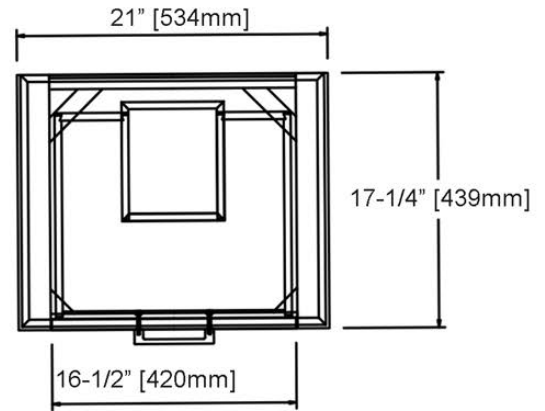

1518-V2118 21x18" Vanity

SPECIFICATION SHEET

Features

Materials: Poplar Solids / MDF

Drawer: 1

Hinges: Fully concealed, Soft closing

Hardware: Polished Chrome (c-c=5"/127mm)

Back panel: Fully covered

Colors / Finish

1518-Glossy Pewter

Date: 05/30/2018