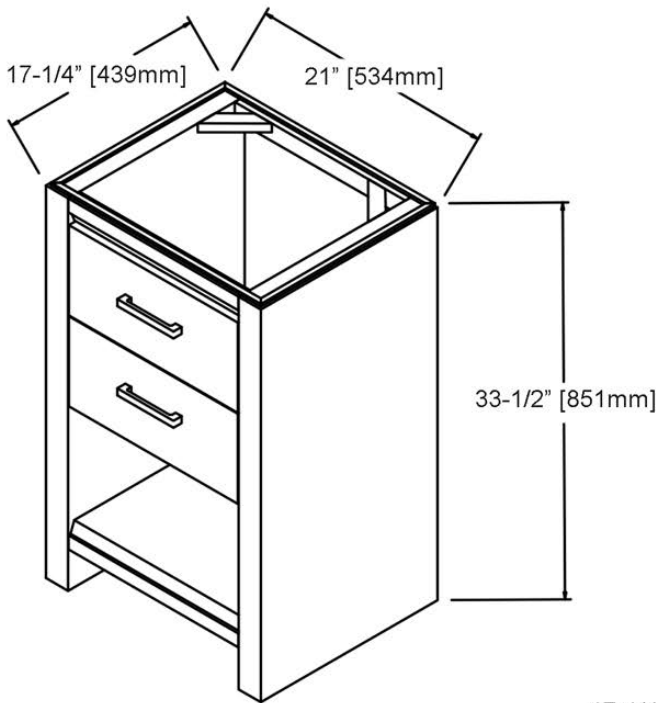

1518-V2118 21x18" Vanity

SPECIFICATION SHEET

Features

Materials: Poplar Solids / MDF

Drawer: 1

Hinges: Fully concealed, Soft closing

Hardware: Polished Chrome (c-c=5"/127mm)

Back panel: Fully covered

Colors / Finish

1518-Glossy Pewter

Date: 05/30/2018