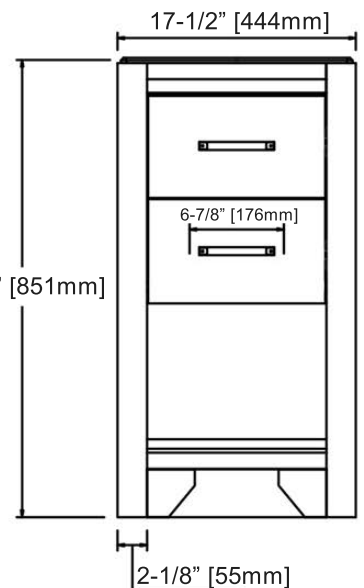

1518-V1816 18x16" Vanity

SPECIFICATION SHEET

Features

Materials: Poplar Solids / MDF
Door: 1 (hinge-right)
Hinges: Fully concealed, Soft closing
Hardware: Polished Chrome (c-c=5"/127mm)
Back panel: Fully covered

Colors / Finish

1518-Glossy Pewter

Date: 05/30/2018