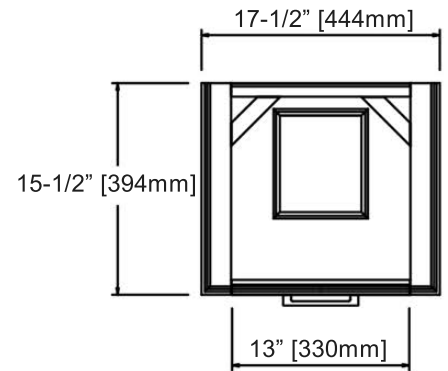

1518-V1816 18x16" Vanity

SPECIFICATION SHEET

Features

Materials: Poplar Solids / MDF
Door: 1 (hinge-right)
Hinges: Fully concealed, Soft closing
Hardware: Polished Chrome (c-c=5"/127mm)
Back panel: Fully covered

Colors / Finish

1518-Glossy Pewter

Date: 05/30/2018