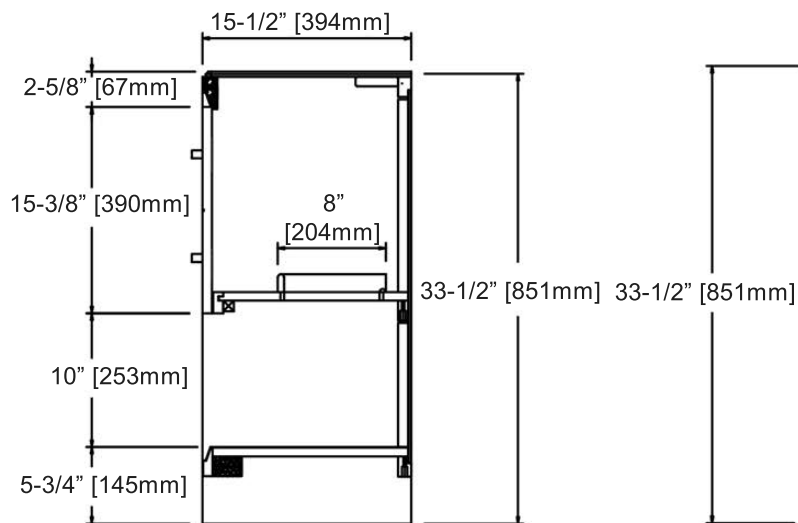

1518-V1816 18x16" Vanity

SPECIFICATION SHEET

Features

Materials: Poplar Solids / MDF
Door: 1 (hinge-right)
Hinges: Fully concealed, Soft closing
Hardware: Polished Chrome (c-c=5"/127mm)
Back panel: Fully covered

Colors / Finish

1518-Glossy Pewter

Date: 05/30/2018