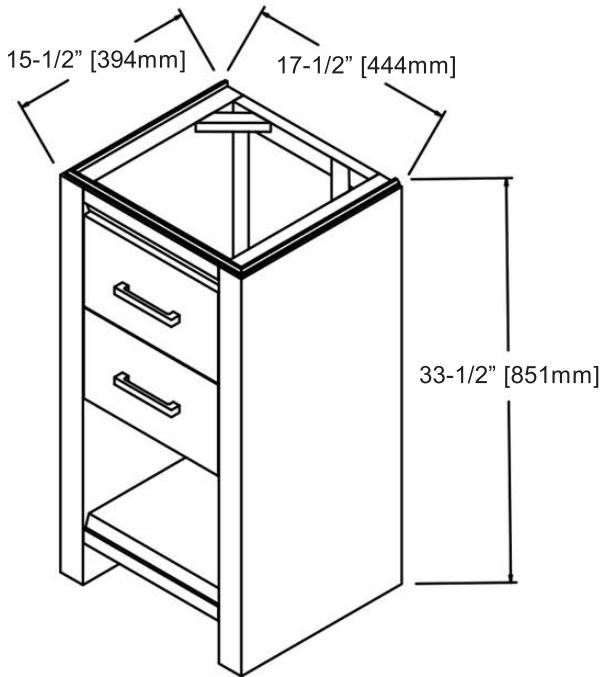

1518-V1816 18x16" Vanity

SPECIFICATION SHEET

Features

Materials: Poplar Solids / MDF
Door: 1 (hinge-right)
Hinges: Fully concealed, Soft closing
Hardware: Polished Chrome (c-c=5"/127mm)
Back panel: Fully covered

Colors / Finish

1518-Glossy Pewter

Date: 05/30/2018