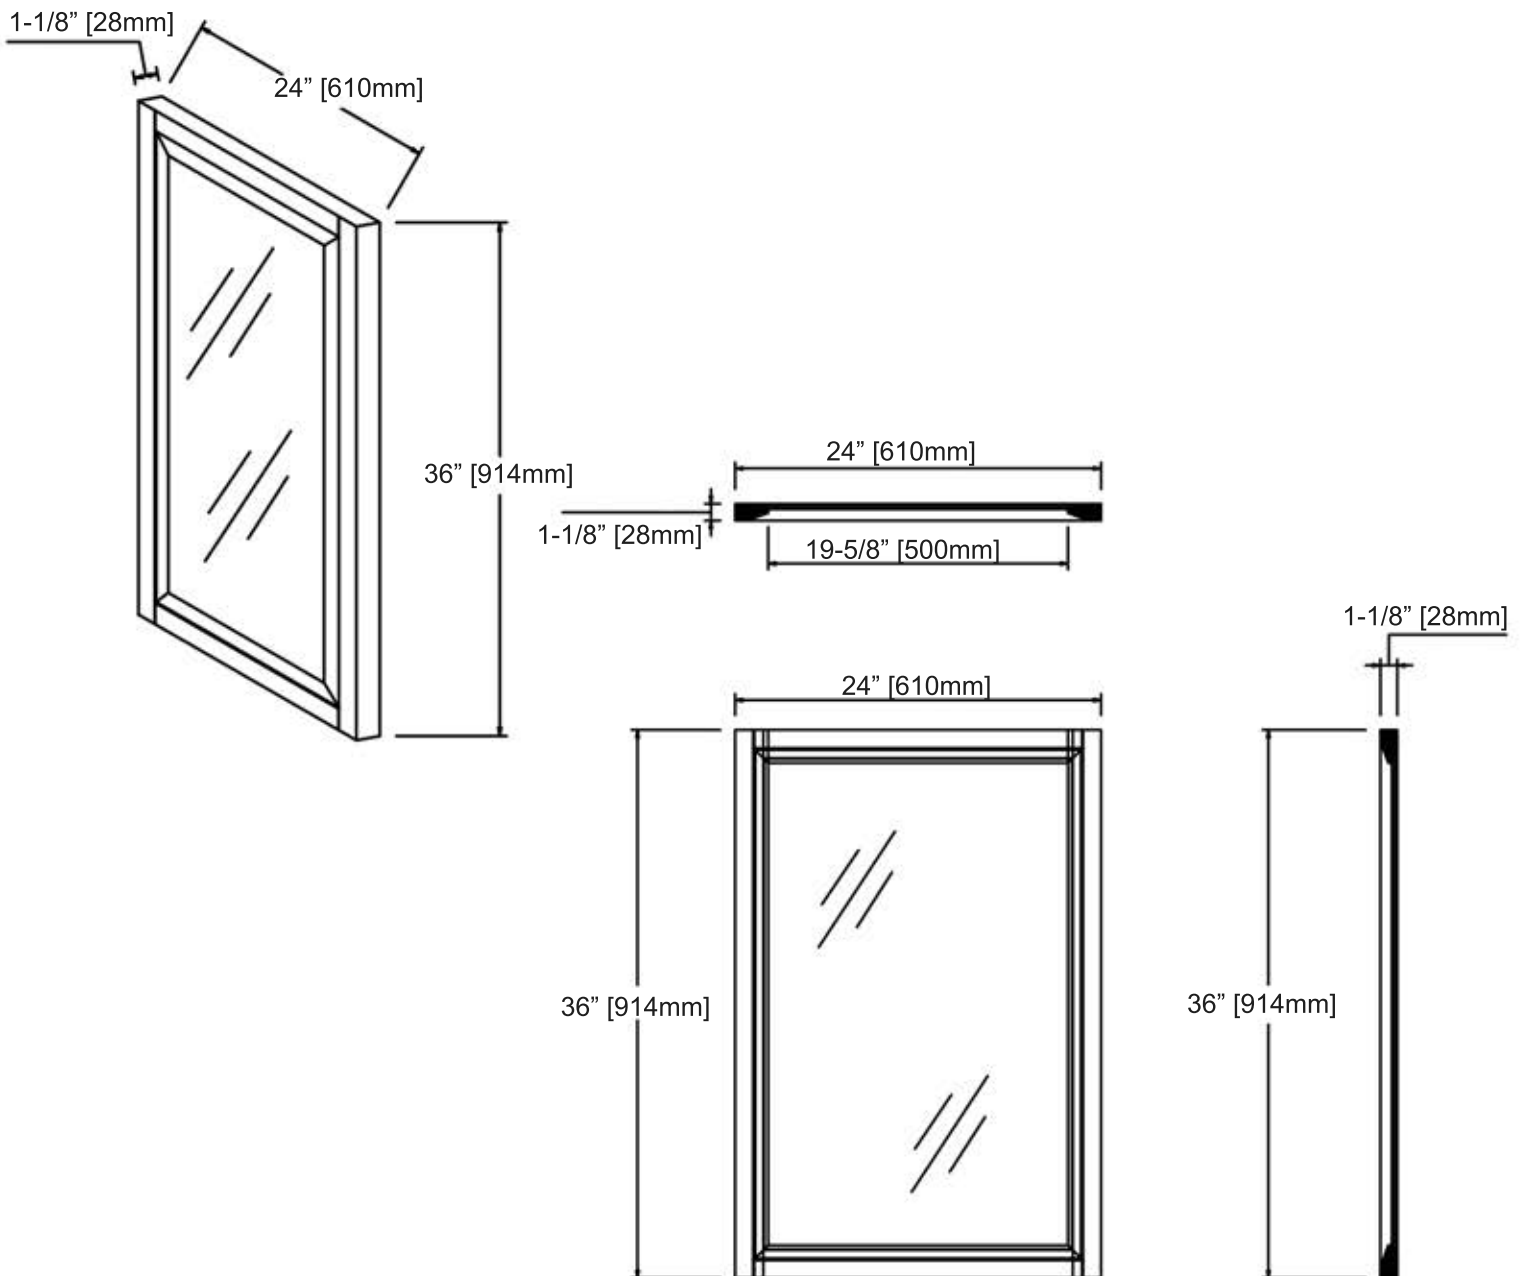

**1518-M24**  
**24" Mirror**

**SPECIFICATION SHEET**

**Features**

Materials: Poplar Solids

Mirror: No bevel

Mounting: Wire

**Colors / Finish**

1518-Glossy Pewter