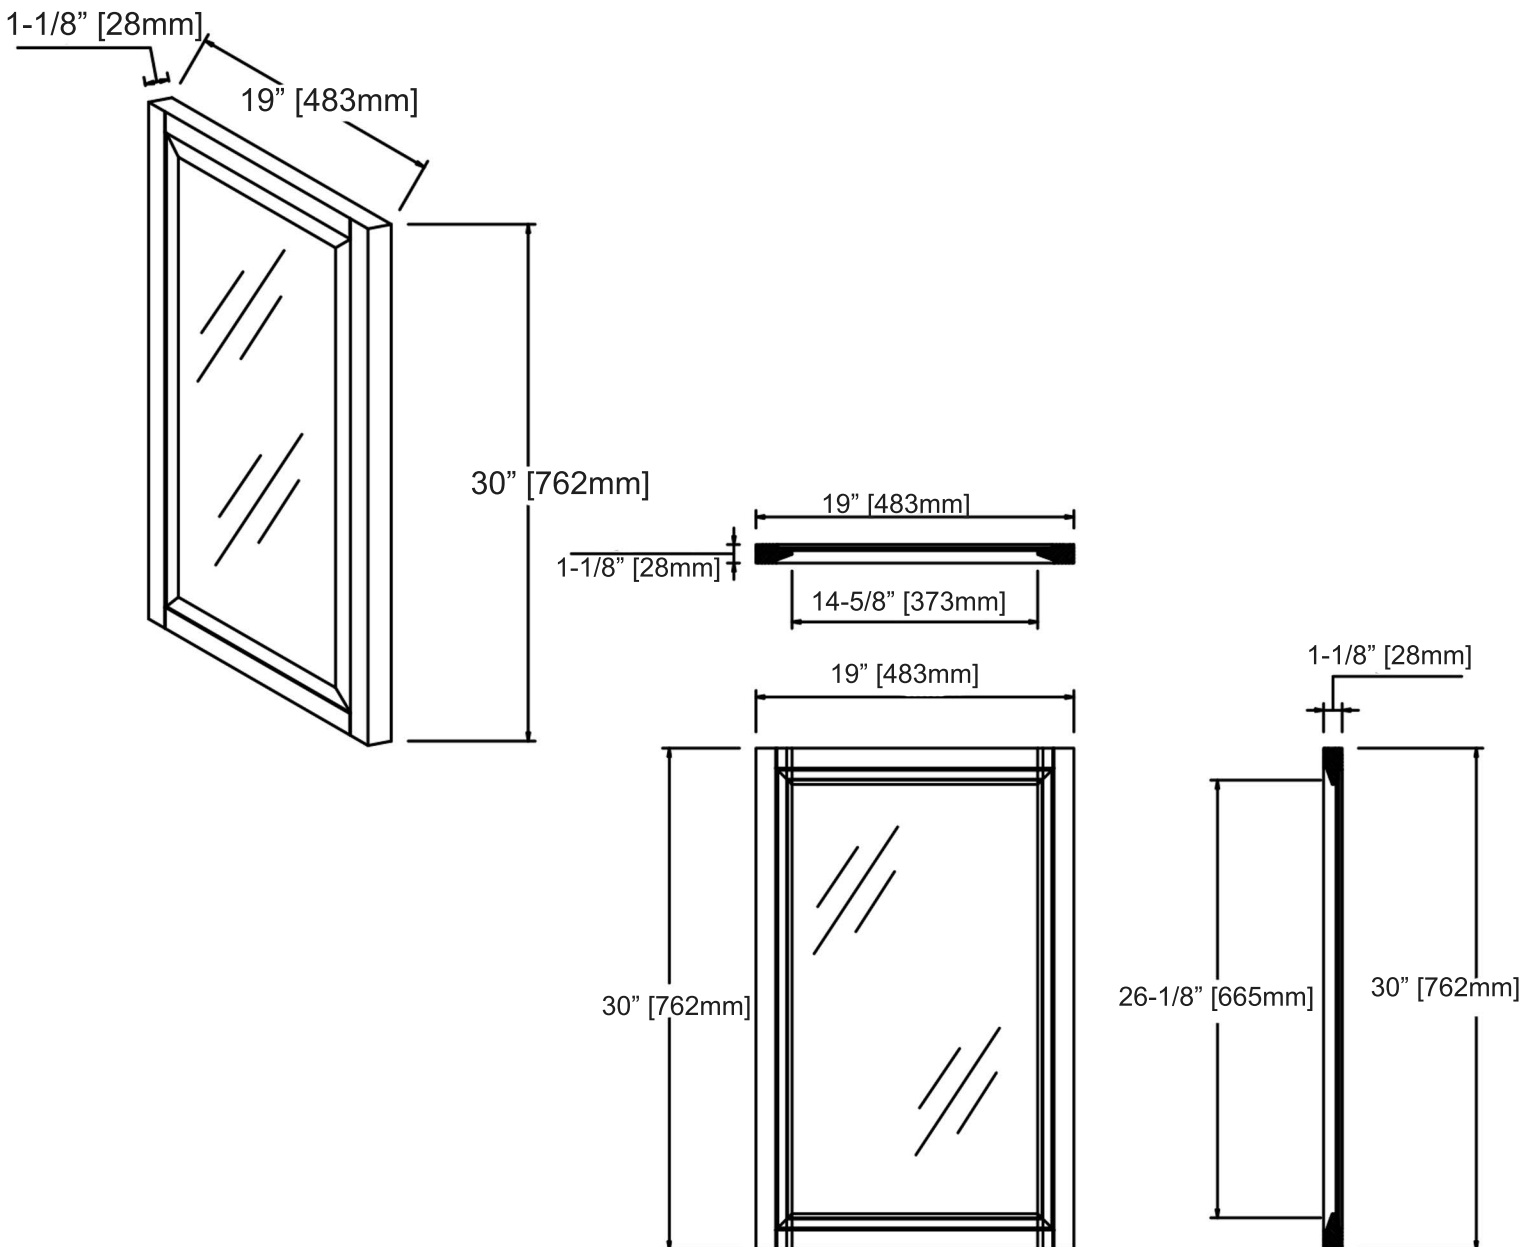

**1518-M19**  
**19" Mirror**

**SPECIFICATION SHEET**

**Features**

Materials: Poplar Solids

Mirror: No bevel

Mounting: Wire

**Colors / Finish**

1518-Glossy Pewter