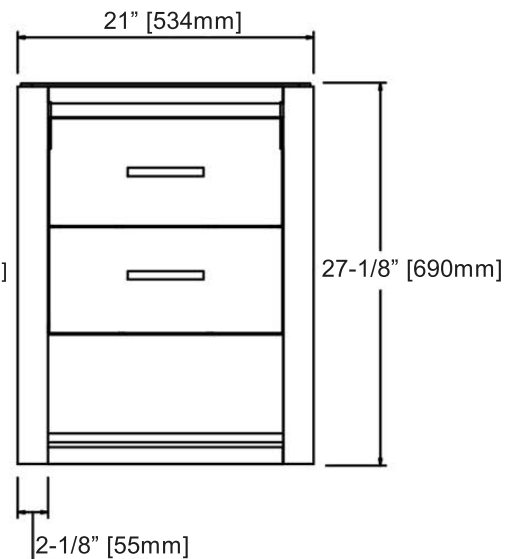

1517-WV2118 21x18" Wall Mount Vanity

SPECIFICATION SHEET

Features

Materials: Poplar Solids / MDF
Drawer: 1
Hinges: Fully concealed, Soft closing
Hardware: Polished Chrome (c-c=5"/127mm)
Back panel: Fully covered

Colors / Finish

1517-Glossy White

Date: 05/01/2018