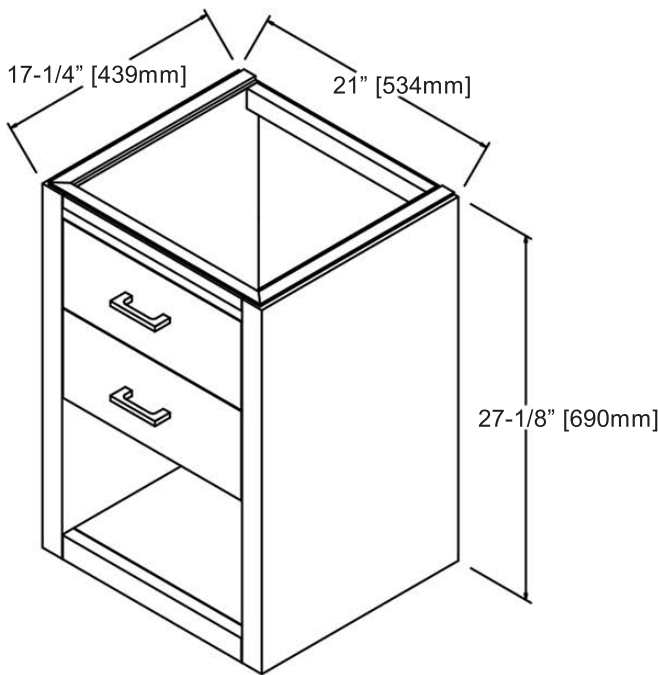

1517-WV2118 21x18" Wall Mount Vanity

SPECIFICATION SHEET

Features

Materials: Poplar Solids / MDF
Drawer: 1
Hinges: Fully concealed, Soft closing
Hardware: Polished Chrome (c-c=5"/127mm)
Back panel: Fully covered

Colors / Finish

1517-Glossy White

Date: 05/01/2018