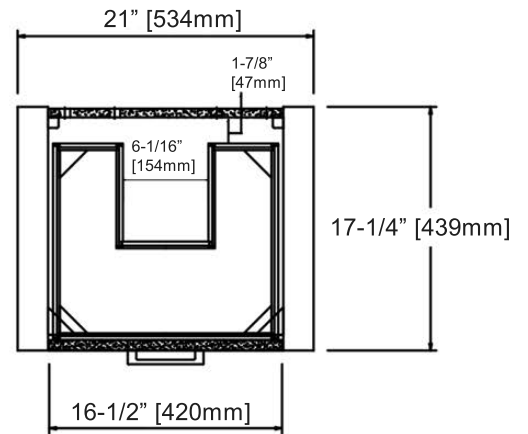

1517-WV2118 21x18" Wall Mount Vanity

SPECIFICATION SHEET

Features

Materials: Poplar Solids / MDF
Drawer: 1
Hinges: Fully concealed, Soft closing
Hardware: Polished Chrome (c-c=5"/127mm)
Back panel: Fully covered

Colors / Finish

1517-Glossy White

Date: 05/01/2018