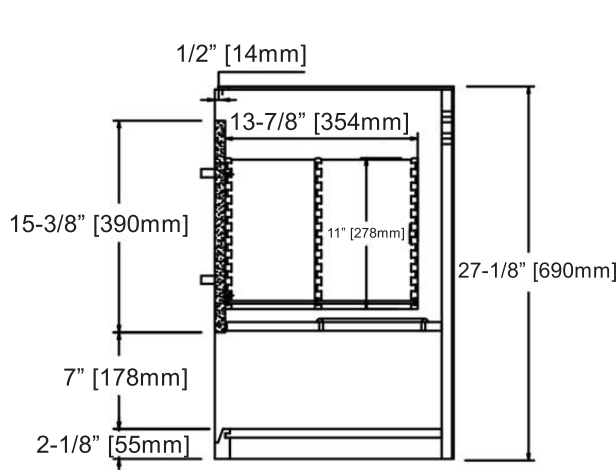

1517-WV2118 21x18" Wall Mount Vanity

SPECIFICATION SHEET

Features

Materials: Poplar Solids / MDF
Drawer: 1
Hinges: Fully concealed, Soft closing
Hardware: Polished Chrome (c-c=5"/127mm)
Back panel: Fully covered

Colors / Finish

1517-Glossy White

Date: 05/01/2018