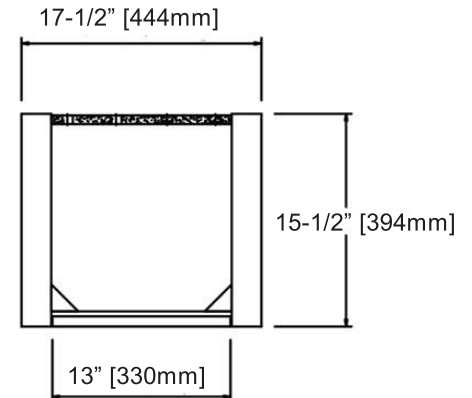

1517-WV1816

18x16" Wall Mount Vanity

SPECIFICATION SHEET

Features

Materials: Poplar Solids / MDF
Door: 1 (hinge-right)
Hinges: Fully concealed, Soft closing
Hardware: Polished Chrome (c-c=5"/127mm)
Back panel: Fully covered

Colors / Finish

1517-Glossy White

Date: 05/01/2018