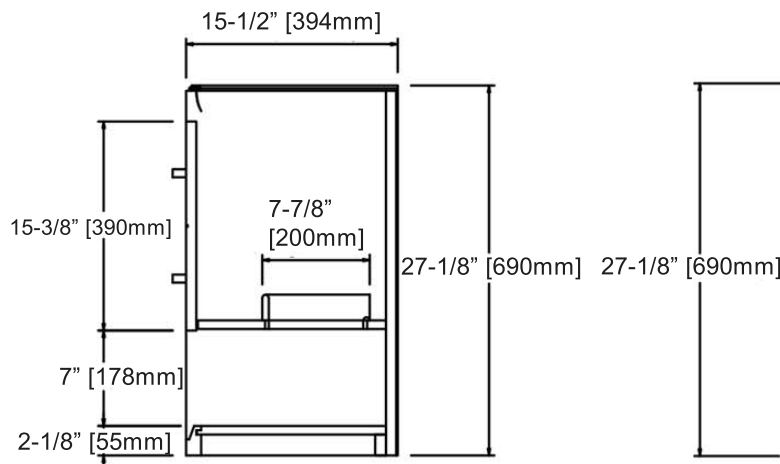

1517-WV1816

18x16" Wall Mount Vanity

SPECIFICATION SHEET

Features

Materials: Poplar Solids / MDF
Door: 1 (hinge-right)
Hinges: Fully concealed, Soft closing
Hardware: Polished Chrome (c-c=5"/127mm)
Back panel: Fully covered

Colors / Finish

1517-Glossy White

Date: 05/01/2018