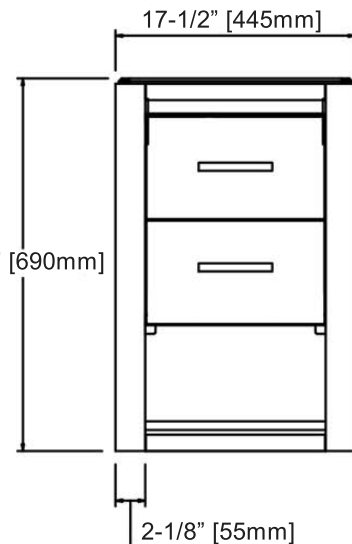

1517-WV1816

18x16" Wall Mount Vanity

SPECIFICATION SHEET

Features

Materials: Poplar Solids / MDF
Door: 1 (hinge-right)
Hinges: Fully concealed, Soft closing
Hardware: Polished Chrome (c-c=5"/127mm)
Back panel: Fully covered

Colors / Finish

1517-Glossy White

Date: 05/01/2018