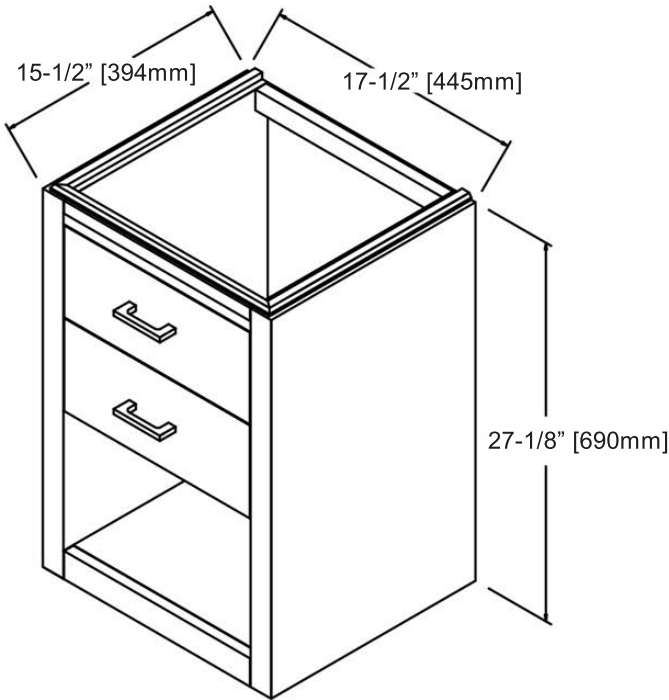

1517-WV1816

18x16" Wall Mount Vanity

SPECIFICATION SHEET

Features

Materials: Poplar Solids / MDF
Door: 1 (hinge-right)
Hinges: Fully concealed, Soft closing
Hardware: Polished Chrome (c-c=5"/127mm)
Back panel: Fully covered

Colors / Finish

1517-Glossy White

Date: 05/01/2018