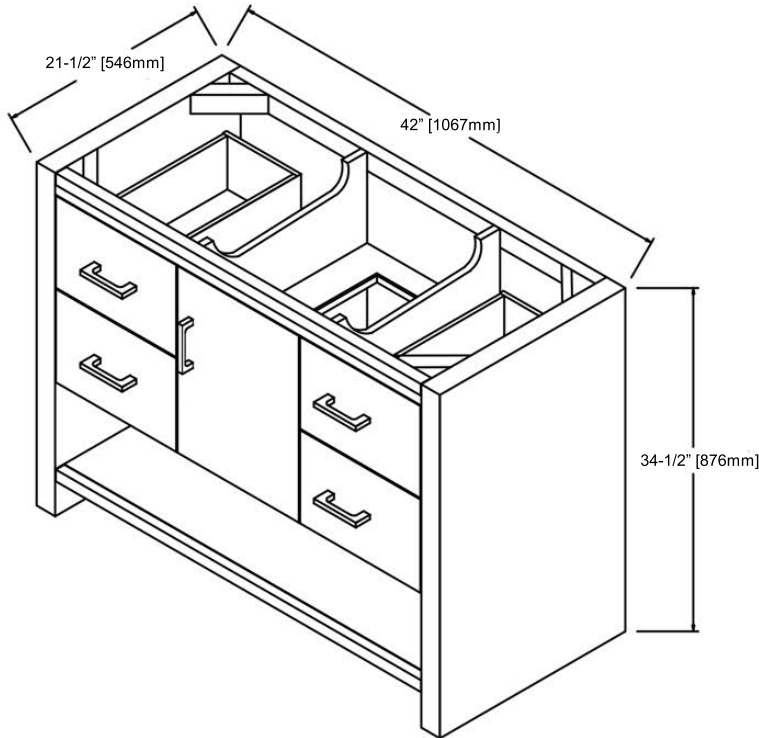

1517-V42 42" Vanity

SPECIFICATION SHEET

Features

- Materials: Poplar Solids / MDF
- Door: 1 (hinge-right)
- Hinges: Fully concealed, Soft closing
- Shelf: 1 (adjustable)
- Drawer: 4
- Drawer Box: 1/2" Solids, 4-sided English Dovetail
- Glides: Undermount, Soft closing
- Hardware: Polished Chrome (c-c=5"/127mm)
- Back panel: Fully covered

Colors / Finish

1517-Glossy White

Date: 05/01/2018