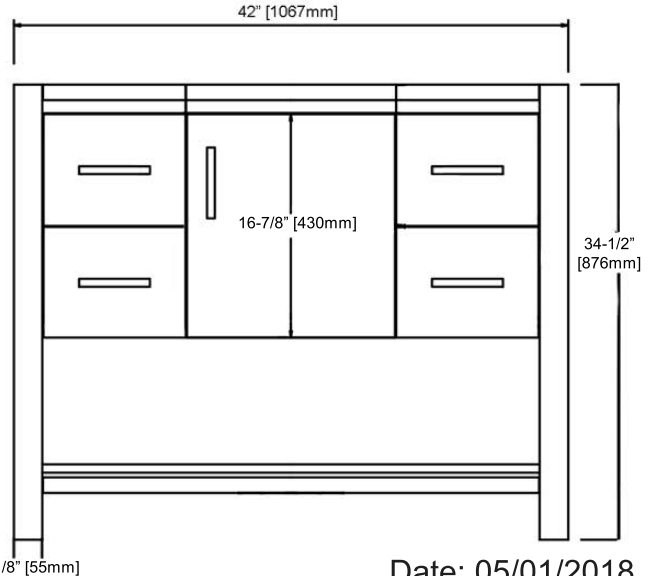

1517-V42 42" Vanity

SPECIFICATION SHEET

Features

- Materials: Poplar Solids / MDF
- Door: 1 (hinge-right)
- Hinges: Fully concealed, Soft closing
- Shelf: 1 (adjustable)
- Drawer: 4
- Drawer Box: 1/2" Solids, 4-sided English Dovetail
- Glides: Undermount, Soft closing
- Hardware: Polished Chrome (c-c=5"/127mm)
- Back panel: Fully covered

Colors / Finish

1517-Glossy White

Date: 05/01/2018