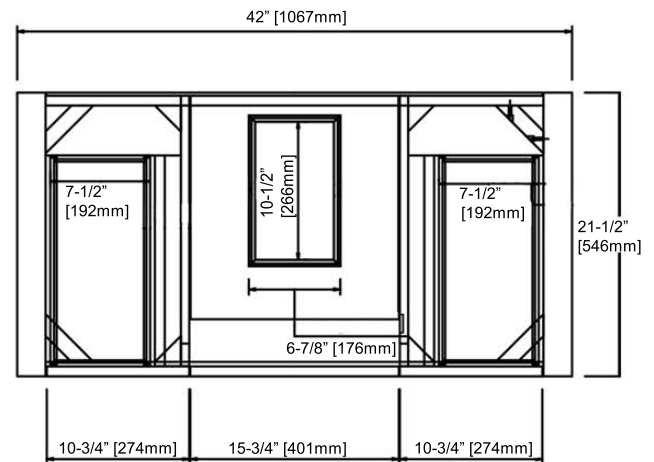

1517-V42 42" Vanity

SPECIFICATION SHEET

Features

- Materials: Poplar Solids / MDF
- Door: 1 (hinge-right)
- Hinges: Fully concealed, Soft closing
- Shelf: 1 (adjustable)
- Drawer: 4
- Drawer Box: 1/2" Solids, 4-sided English Dovetail
- Glides: Undermount, Soft closing
- Hardware: Polished Chrome (c-c=5"/127mm)
- Back panel: Fully covered

Colors / Finish

1517-Glossy White

Date: 05/01/2018