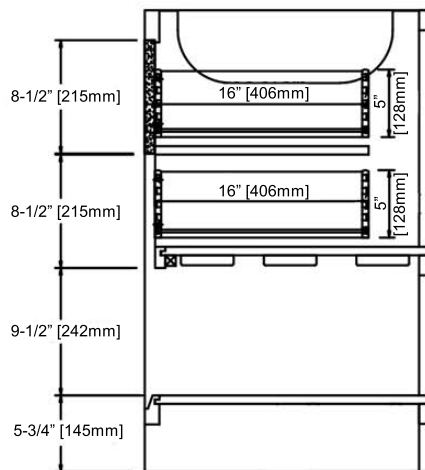

1517-V42 42" Vanity

SPECIFICATION SHEET

Features

- Materials: Poplar Solids / MDF
- Door: 1 (hinge-right)
- Hinges: Fully concealed, Soft closing
- Shelf: 1 (adjustable)
- Drawer: 4
- Drawer Box: 1/2" Solids, 4-sided English Dovetail
- Glides: Undermount, Soft closing
- Hardware: Polished Chrome (c-c=5"/127mm)
- Back panel: Fully covered

Colors / Finish

1517-Glossy White

Date: 05/01/2018