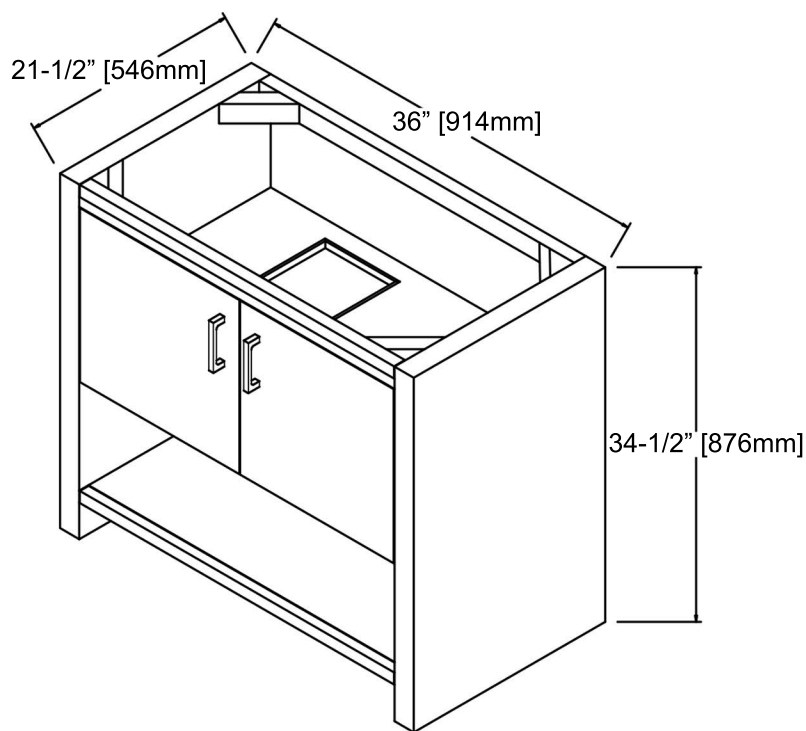

1517-V36 36" Vanity

SPECIFICATION SHEET

Features

Materials: Poplar Solids / MDF
 Door: 2
 Hinges: Fully concealed, Soft closing
 Drawer: 1 (concealed)
 Drawer Box: 1/2" Solids, 4-sided English Dovetail
 Glides: Undermount, Soft closing
 Hardware: Polished Chrome (c-c=5"/127mm)
 Back panel: Fully covered