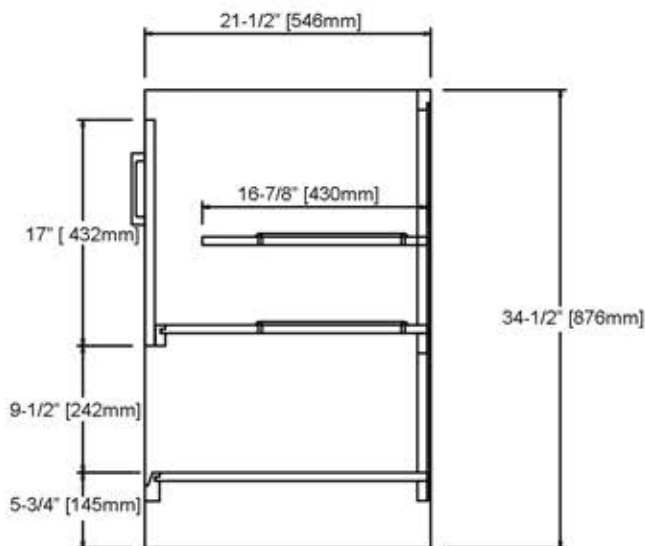

1517-V24 24" Vanity

SPECIFICATION SHEET

Features

Materials: Poplar Solids / MDF

Door: 2

Hinges: Fully concealed, Soft closing

Shelf: 1 (Adjustable)

Glides: Undermount, Soft closing

Hardware: Polished Chrome (c-c=5"/127mm)

Back panel: Fully covered

Colors / Finish

1517-Glossy White

Date: 04/30/2018