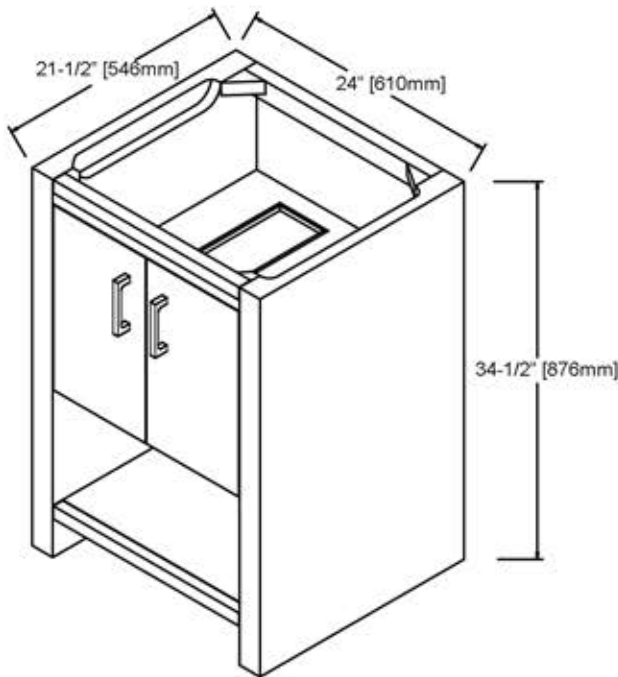

1517-V24 24" Vanity

SPECIFICATION SHEET

Features

Materials: Poplar Solids / MDF

Door: 2

Hinges: Fully concealed, Soft closing

Shelf: 1 (Adjustable)

Glides: Undermount, Soft closing

Hardware: Polished Chrome (c-c=5"/127mm)

Back panel: Fully covered

Colors / Finish

1517-Glossy White

Date: 04/30/2018