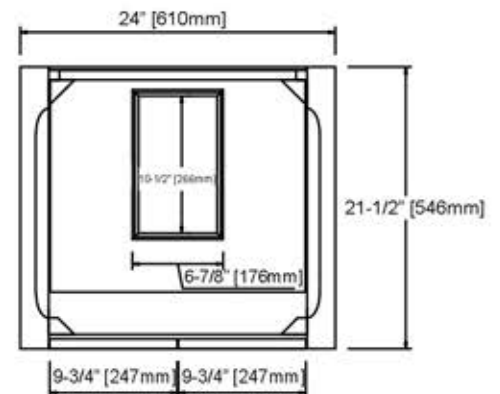

1517-V24 24" Vanity

SPECIFICATION SHEET

Features

Materials: Poplar Solids / MDF

Door: 2

Hinges: Fully concealed, Soft closing

Shelf: 1 (Adjustable)

Glides: Undermount, Soft closing

Hardware: Polished Chrome (c-c=5"/127mm)

Back panel: Fully covered

Colors / Finish

1517-Glossy White

Date: 04/30/2018