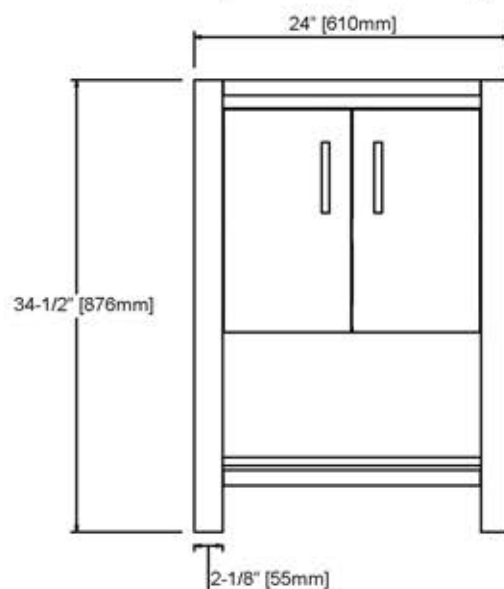

1517-V24 24" Vanity

SPECIFICATION SHEET

Features

Materials: Poplar Solids / MDF

Door: 2

Hinges: Fully concealed, Soft closing

Shelf: 1 (Adjustable)

Glides: Undermount, Soft closing

Hardware: Polished Chrome (c-c=5"/127mm)

Back panel: Fully covered

Colors / Finish

1517-Glossy White

Date: 04/30/2018