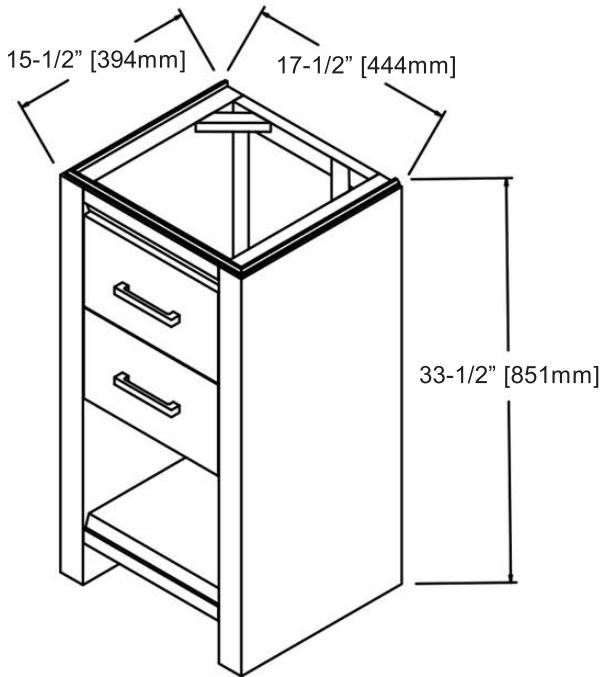

1517-V1816 18x16" Vanity

SPECIFICATION SHEET

Features

Materials: Poplar Solids / MDF
Door: 1 (hinge-right)
Hinges: Fully concealed, Soft closing
Hardware: Polished Chrome (c-c=5"/127mm)
Back panel: Fully covered

Colors / Finish

1517-Glossy White

Date: 05/30/2018