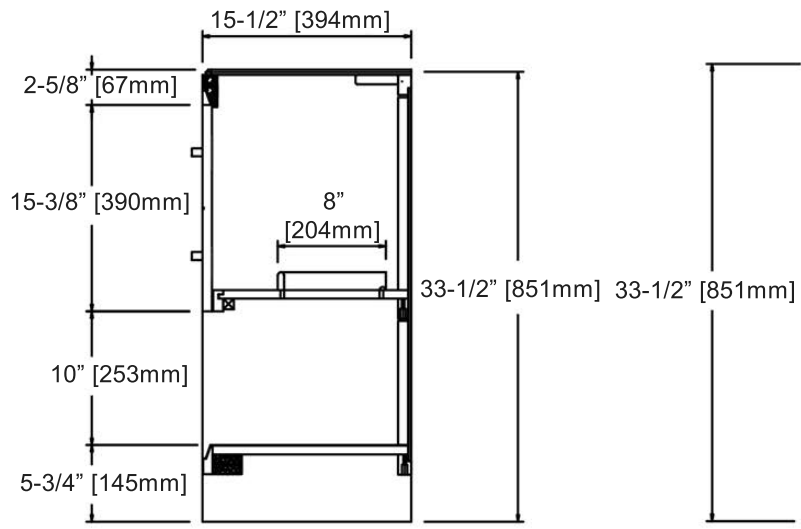

1517-V1816 18x16" Vanity

SPECIFICATION SHEET

Features

Materials: Poplar Solids / MDF
Door: 1 (hinge-right)
Hinges: Fully concealed, Soft closing
Hardware: Polished Chrome (c-c=5"/127mm)
Back panel: Fully covered

Colors / Finish

1517-Glossy White

Date: 05/30/2018