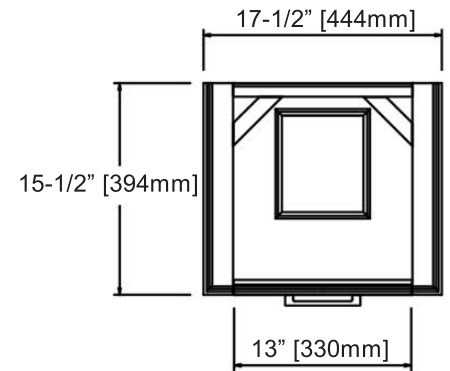

1517-V1816 18x16" Vanity

SPECIFICATION SHEET

Features

Materials: Poplar Solids / MDF
Door: 1 (hinge-right)
Hinges: Fully concealed, Soft closing
Hardware: Polished Chrome (c-c=5"/127mm)
Back panel: Fully covered

Colors / Finish

1517-Glossy White

Date: 05/30/2018