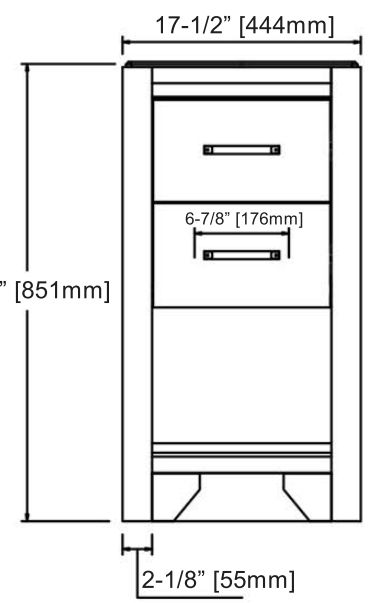

1517-V1816 18x16" Vanity

SPECIFICATION SHEET

Features

Materials: Poplar Solids / MDF
Door: 1 (hinge-right)
Hinges: Fully concealed, Soft closing
Hardware: Polished Chrome (c-c=5"/127mm)
Back panel: Fully covered

Colors / Finish

1517-Glossy White

Date: 05/30/2018