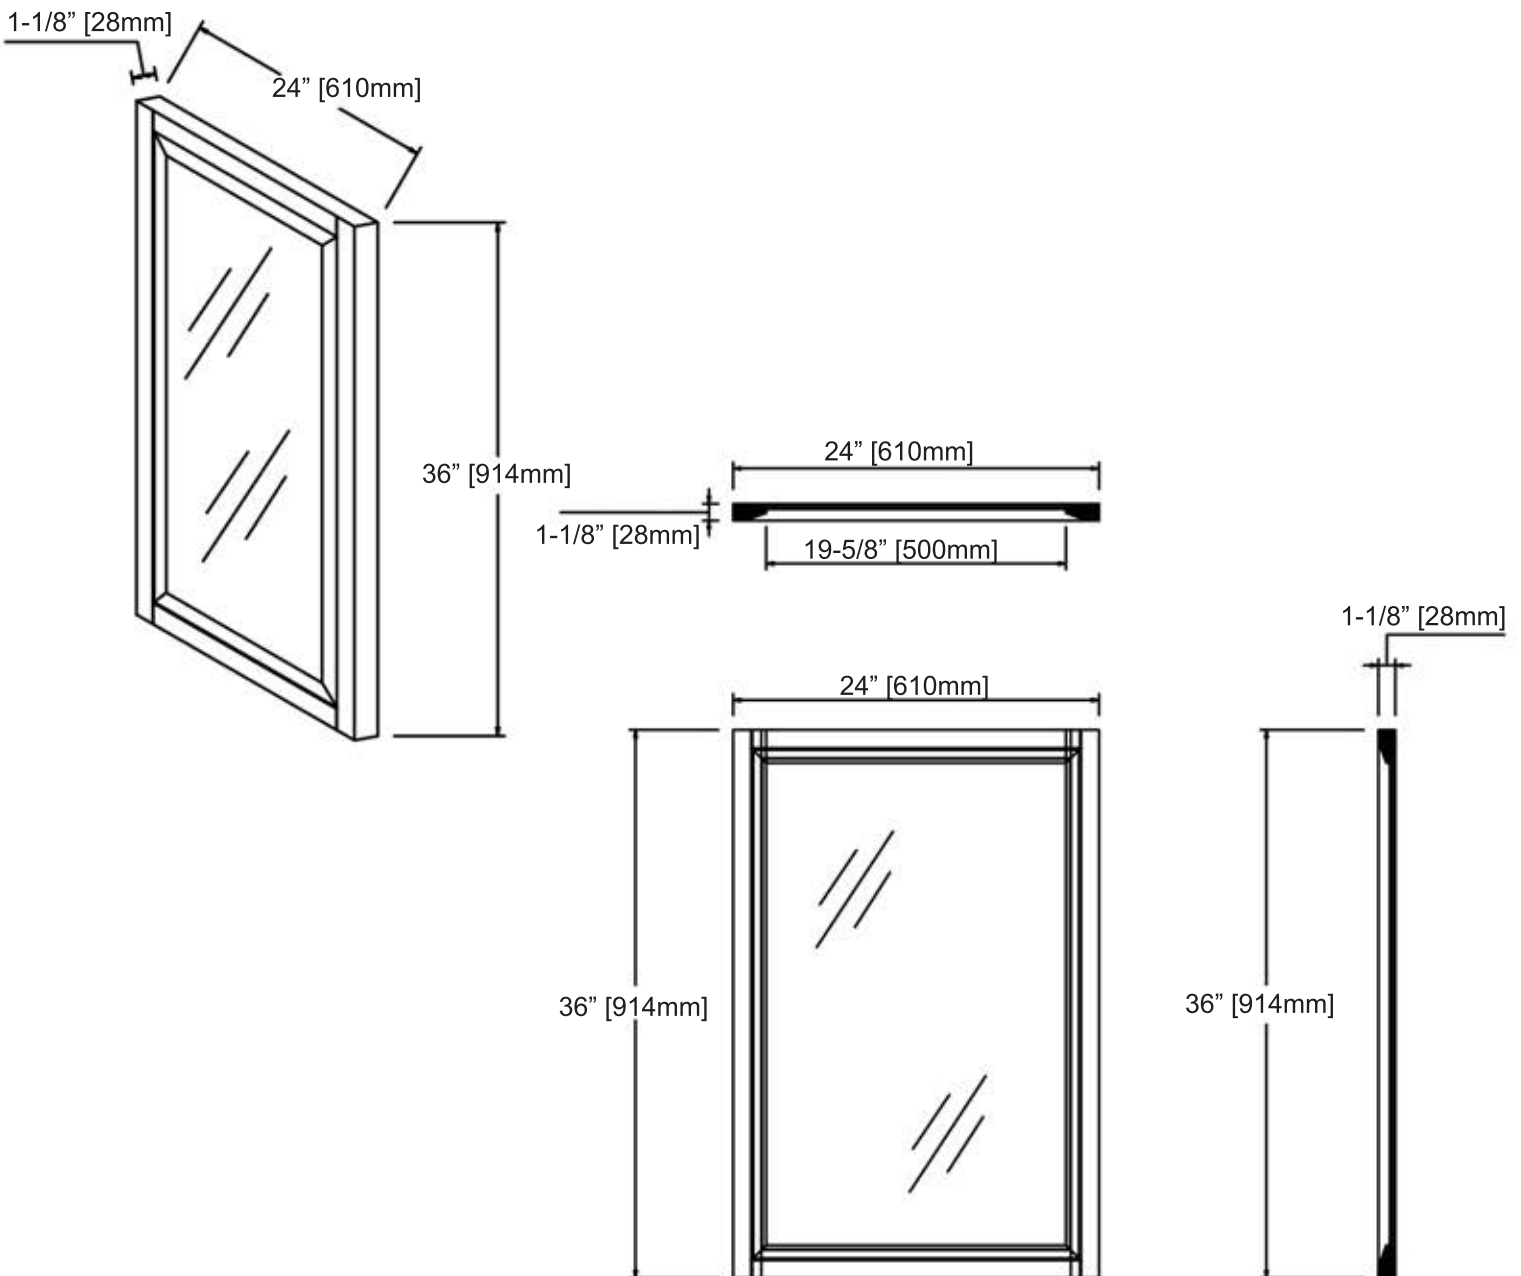

1517-M24
24" Mirror

SPECIFICATION SHEET

Features

Materials: Poplar Solids

Mirror: No bevel

Mounting: Wire

Colors / Finish

1517-Glossy White