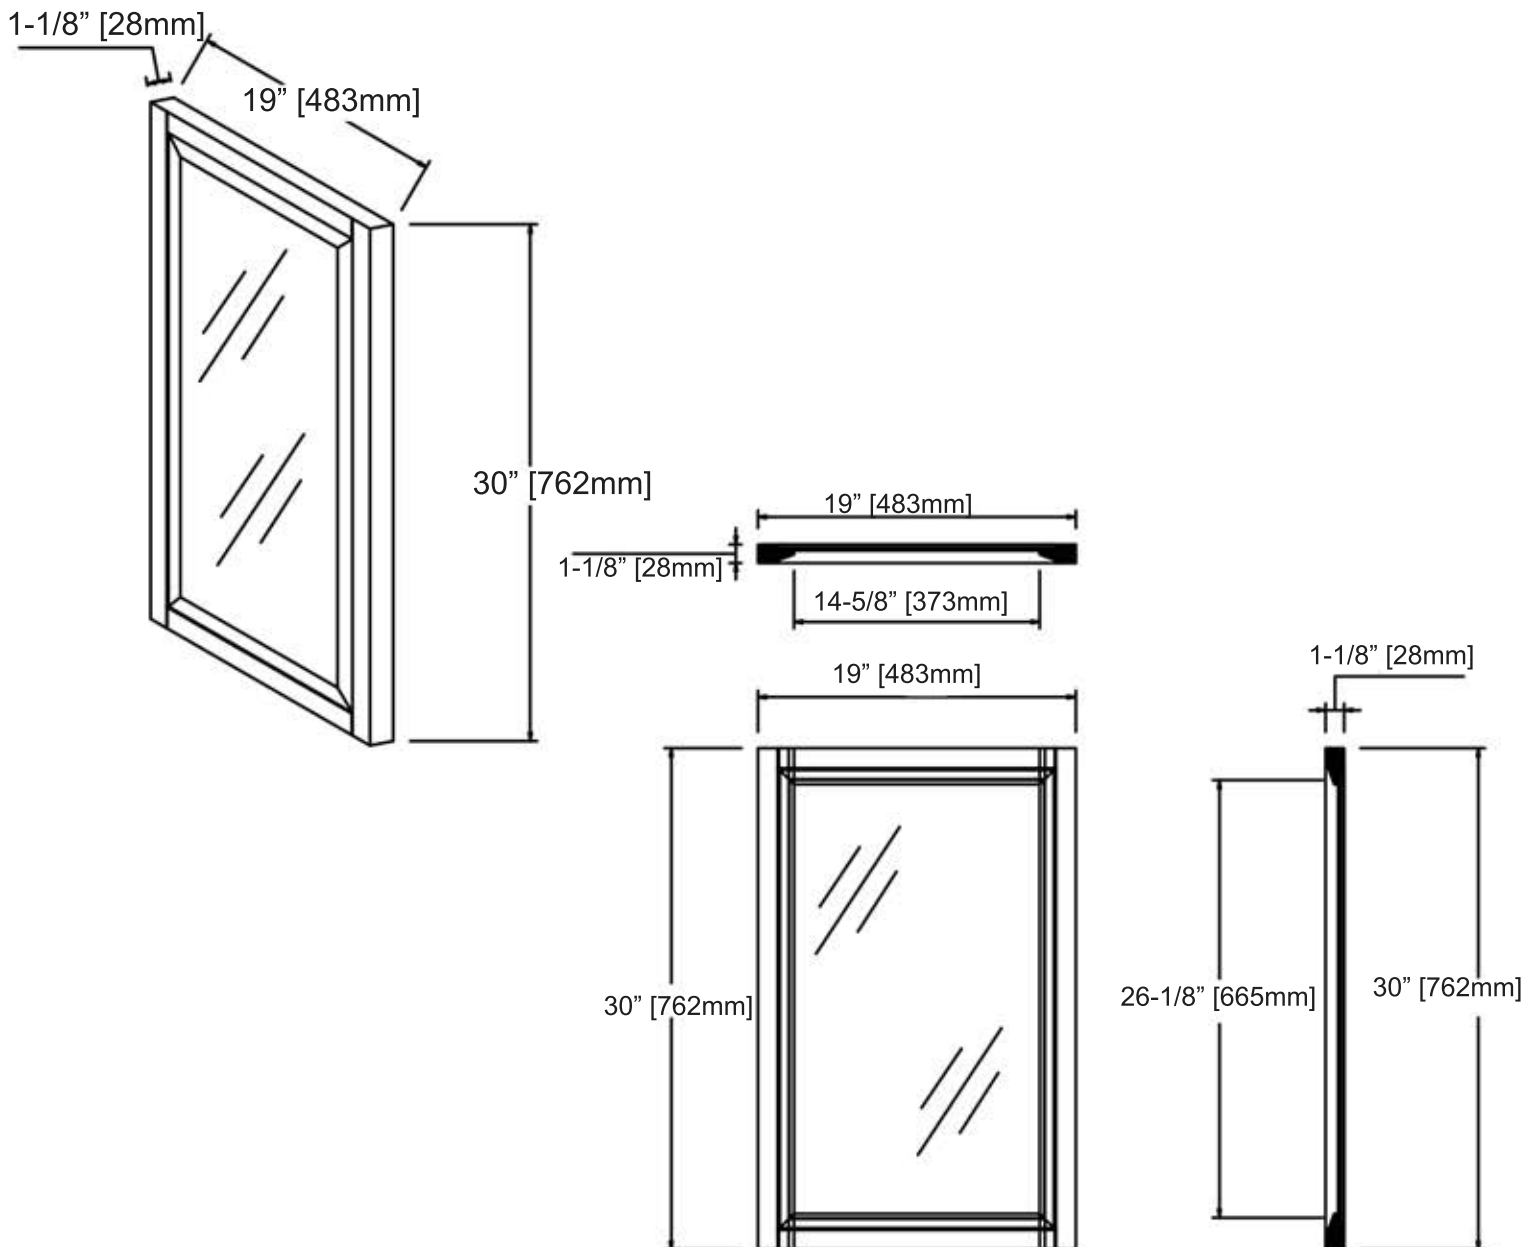

1517-M19
19" Mirror

SPECIFICATION SHEET

Features

Materials: Poplar Solids

Mirror: No bevel

Mounting: Wire

Colors / Finish

1517-Glossy White