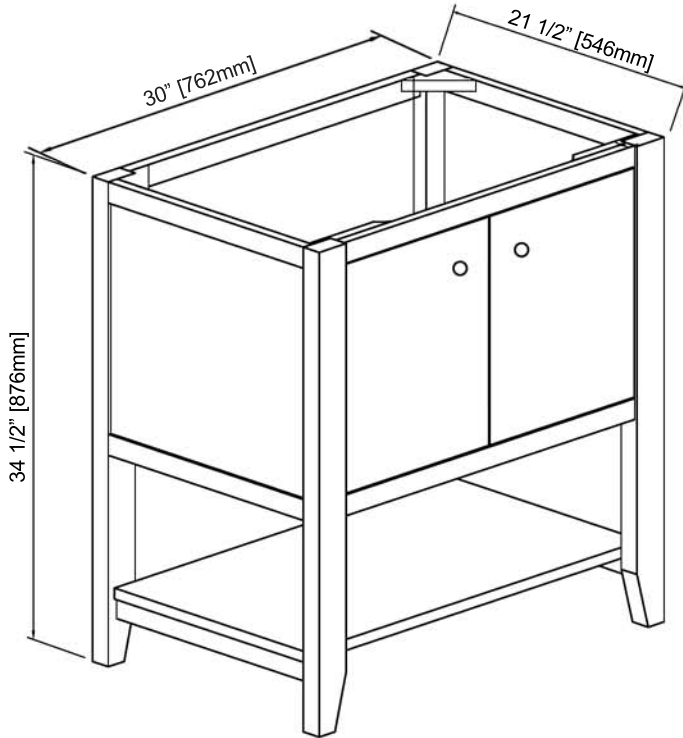

River View

1516-VH30 30" Open Shelf Vanity

SPECIFICATION SHEET

Features

- Materials: Solid Pine
- Doors: 2
- Hinges: Fully concealed soft closing
- Drawer: 1 (concealed)
- Drawer Box: 1/2" solid pine, English dovetail
- Drawer Glides: Soft closing, undermount
- Hardware: Matte Black
- Back panel: Fully covered