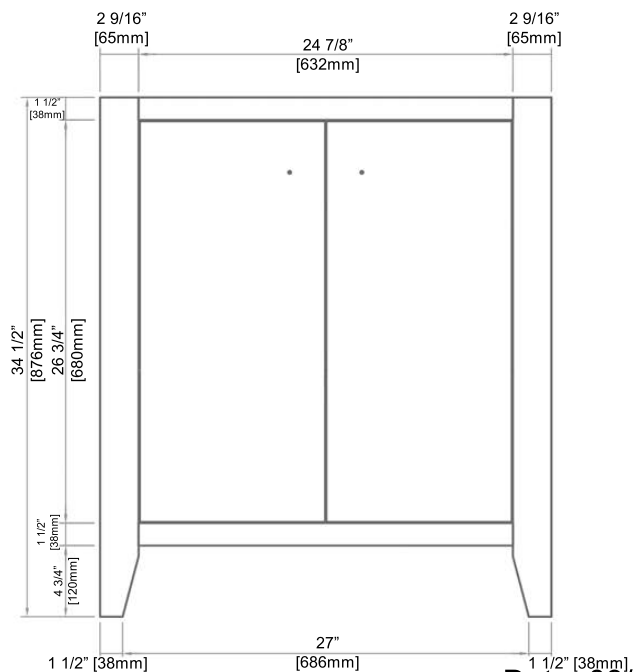

Colors / Finish

1516 - Coffee Bean