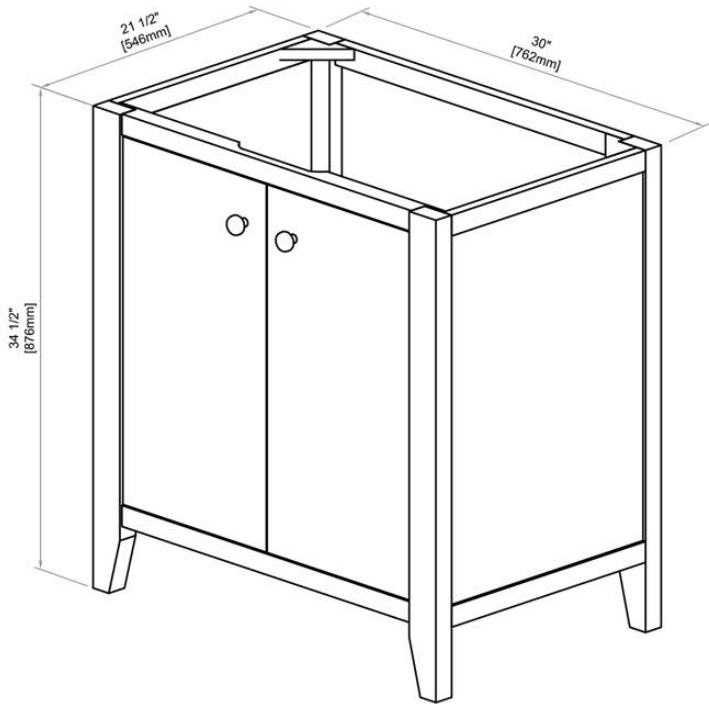

## 1516-V30 30" Vanity

#### Features

Materials: Solid Pine

Door: 2

Hinges: Fully concealed, Soft closing

Drawer: 1 (Concealed)

Drawer Box: 1/2" Solids, 4 sided English Dovetail

Glides: Soft closing

Hardware: Matte Black