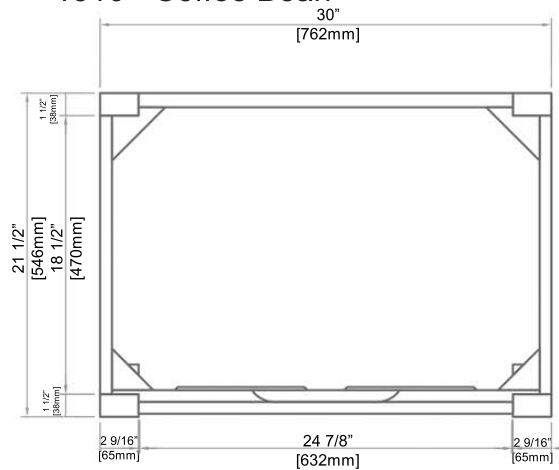

Colors / Finish

1516 - Coffee Bean