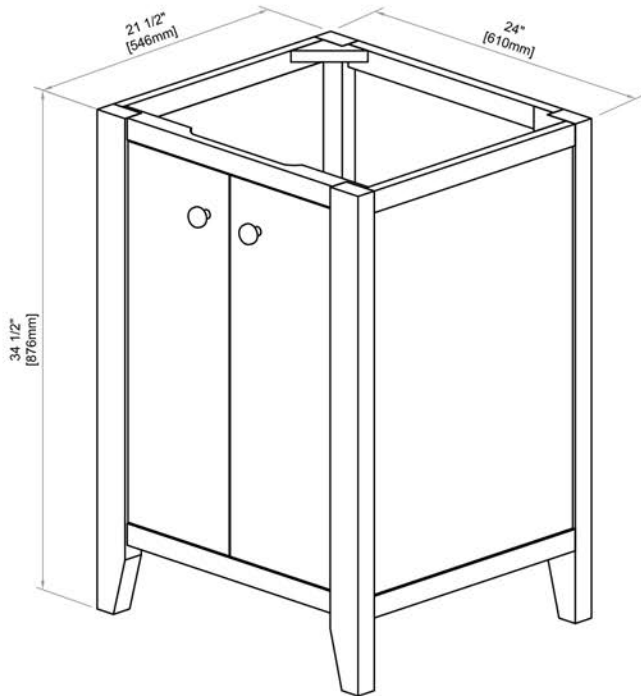

River View

1516-V24 24" Vanity

SPECIFICATION SHEET

Features

- Materials: Solid Pine
- Door: 2
- Hinges: Fully concealed, Soft closing
- Shelf: 1 (Adjustable)
- Glides: Soft closing
- Hardware: Matte Black
- Back panel: Fully covered

Colors / Finish

1516 - Coffee Bean

Date: 09/24/2018