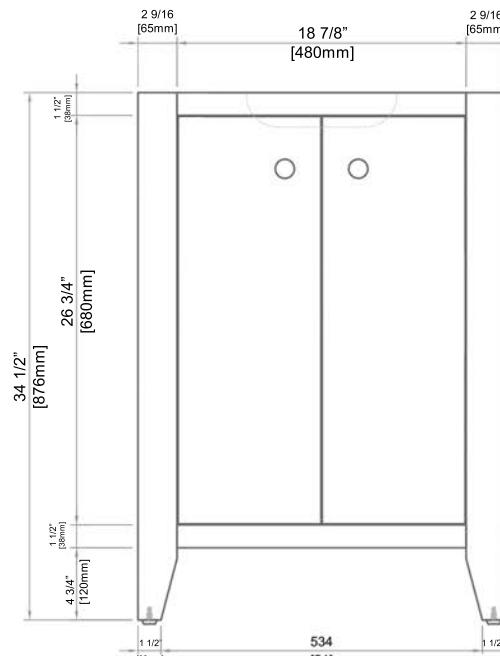

River View

1516-V24 24" Vanity

SPECIFICATION SHEET

Features

- Materials: Solid Pine
- Door: 2
- Hinges: Fully concealed, Soft closing
- Shelf: 1 (Adjustable)
- Glides: Soft closing
- Hardware: Matte Black
- Back panel: Fully covered

Colors / Finish

1516 - Coffee Bean

Date: 09/24/2018