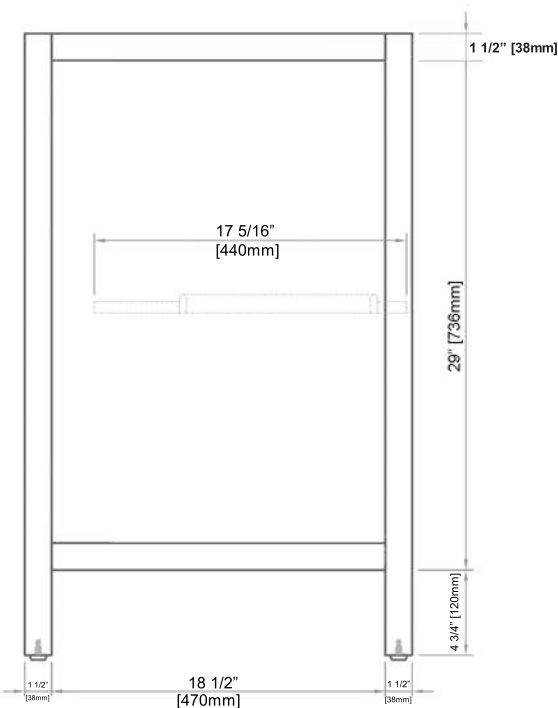

River View

1516-V24 24" Vanity

SPECIFICATION SHEET

Features

- Materials: Solid Pine
- Door: 2
- Hinges: Fully concealed, Soft closing
- Shelf: 1 (Adjustable)
- Glides: Soft closing
- Hardware: Matte Black
- Back panel: Fully covered

Colors / Finish

1516 - Coffee Bean

Date: 09/24/2018