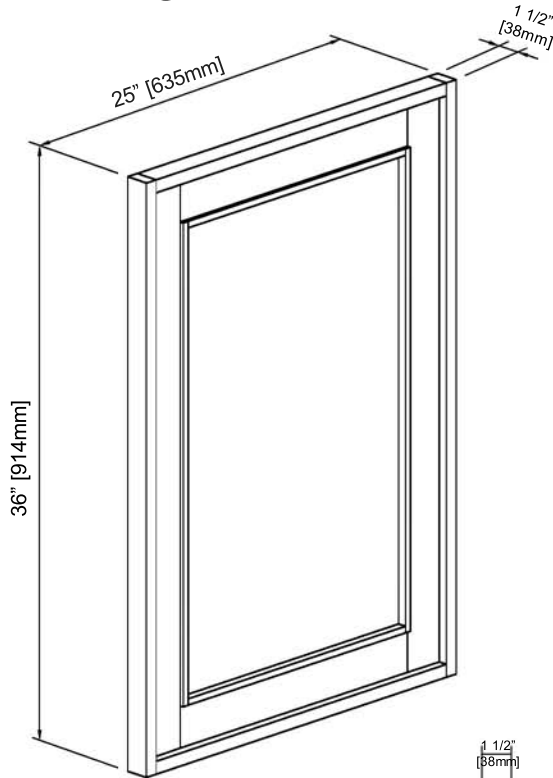

River View

1516-M25 25" Mirror

SPECIFICATION SHEET

Features

Materials: Solid Pine

Mirror: no bevel

Mounting: Wire

Colors / Finish