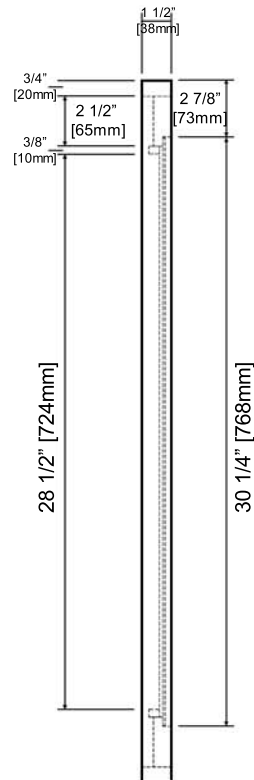

River View

1516-M25 25" Mirror

SPECIFICATION SHEET

Features

Materials: Solid Pine

Mirror: no bevel

Mounting: Wire

Colors / Finish

1516-Coffee Bean