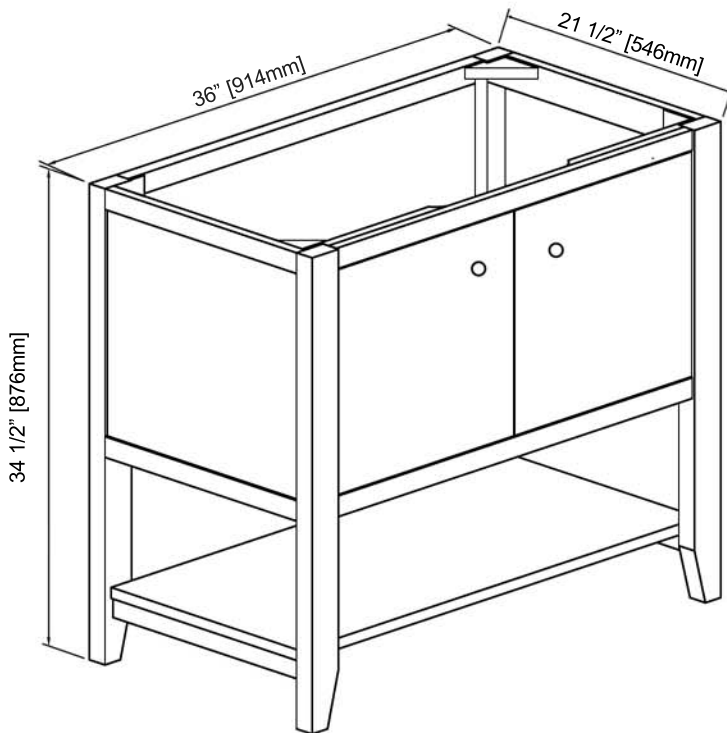

River View

1515-VH36 36" Open Shelf Vanity

SPECIFICATION SHEET

Features

Materials: Solid Pine

Doors: 2

Hinges: Fully concealed soft closing

Drawer: 1 (concealed)

Drawer Box: 1/2" solid pine, English dovetail

Drawer Glides: Soft closing, undermount

Hardware: Matte Black

Back panel: Fully covered

Colors / Finish

1515-Toasted Almond