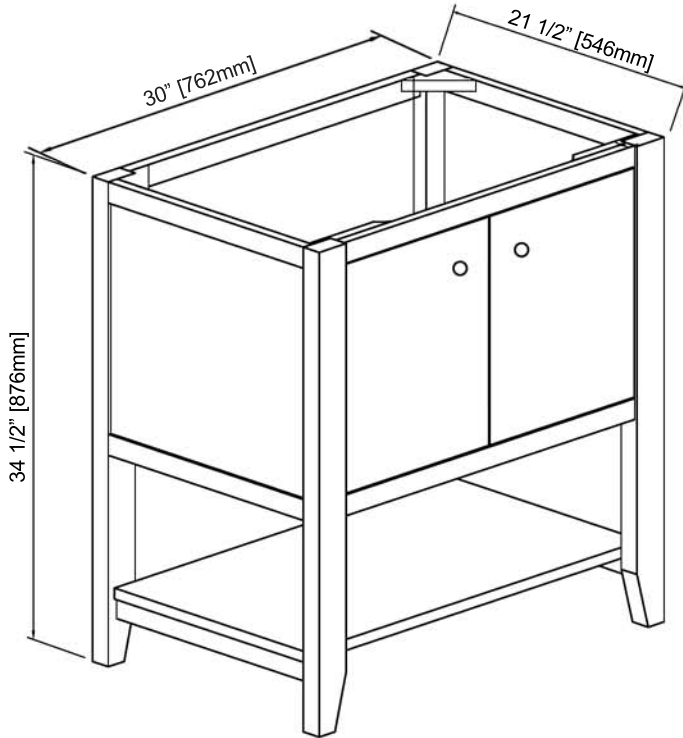

River View

1515-VH30 30" Open Shelf Vanity

SPECIFICATION SHEET

Features

- Materials: Solid Pine
- Doors: 2
- Hinges: Fully concealed soft closing
- Drawer: 1 (concealed)
- Drawer Box: 1/2" solid pine, English dovetail
- Drawer Glides: Soft closing, undermount
- Hardware: Matte Black
- Back panel: Fully covered