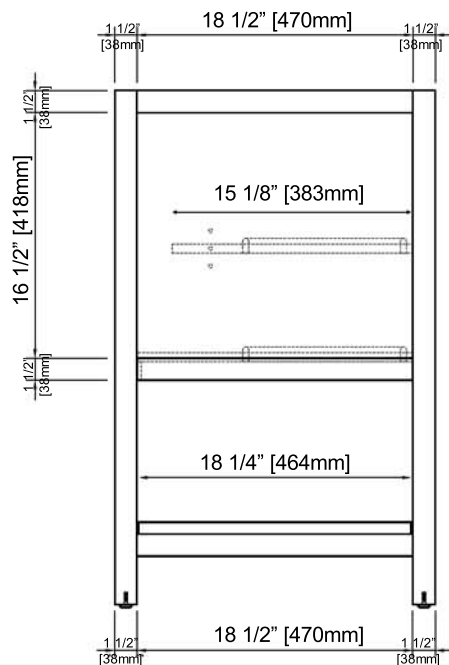

1515-VH24 24" Open Shelf Vanity

SPECIFICATION SHEET

Features

Materials: Solid Pine

Doors: 2

Hinges: Fully concealed soft closing

Shelves: 1 (adjustable)

Hardware: Matte Black