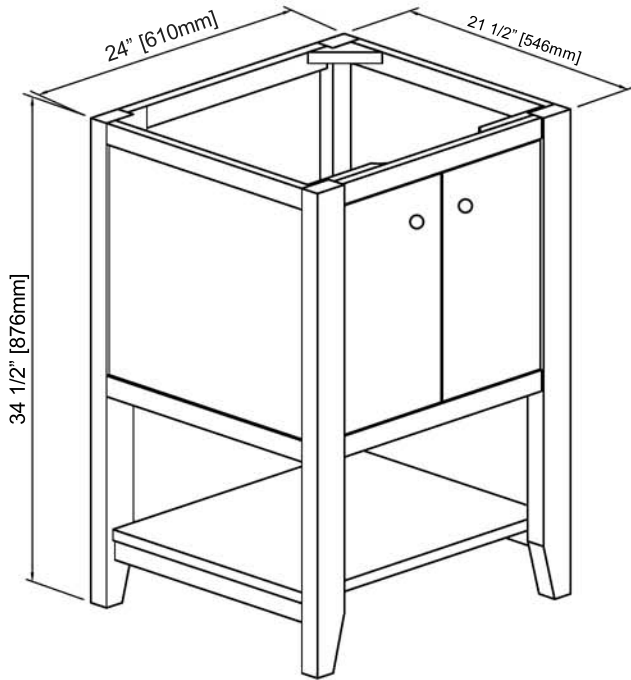

1515-VH24 24" Open Shelf Vanity

SPECIFICATION SHEET

Features

Materials: Solid Pine

Doors: 2

Hinges: Fully concealed soft closing

Shelves: 1 (adjustable)

Hardware: Matte Black

Back panel: Fully covered

Colors / Finish

1515-Toasted Almond