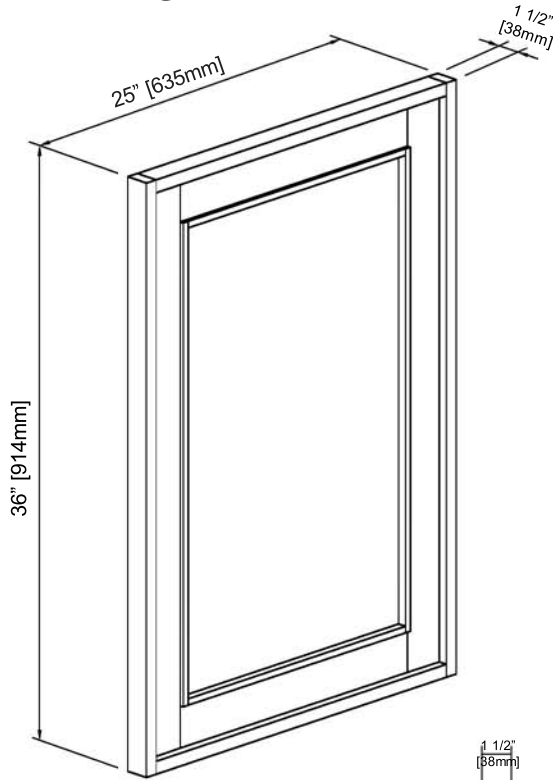

River View

1515-M25 25" Mirror

SPECIFICATION SHEET

Features

Materials: Solid Pine

Mirror: no bevel

Mounting: Wire

Colors / Finish