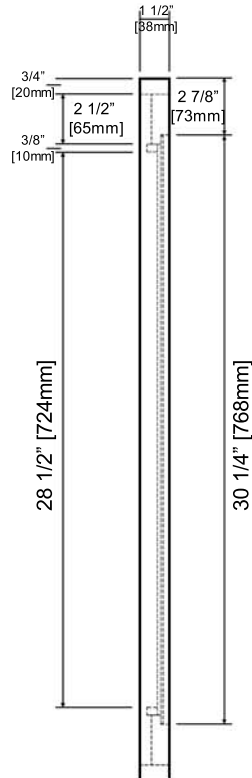

River View

1515-M25 25" Mirror

SPECIFICATION SHEET

Features

Materials: Solid Pine

Mirror: no bevel

Mounting: Wire

Colors / Finish